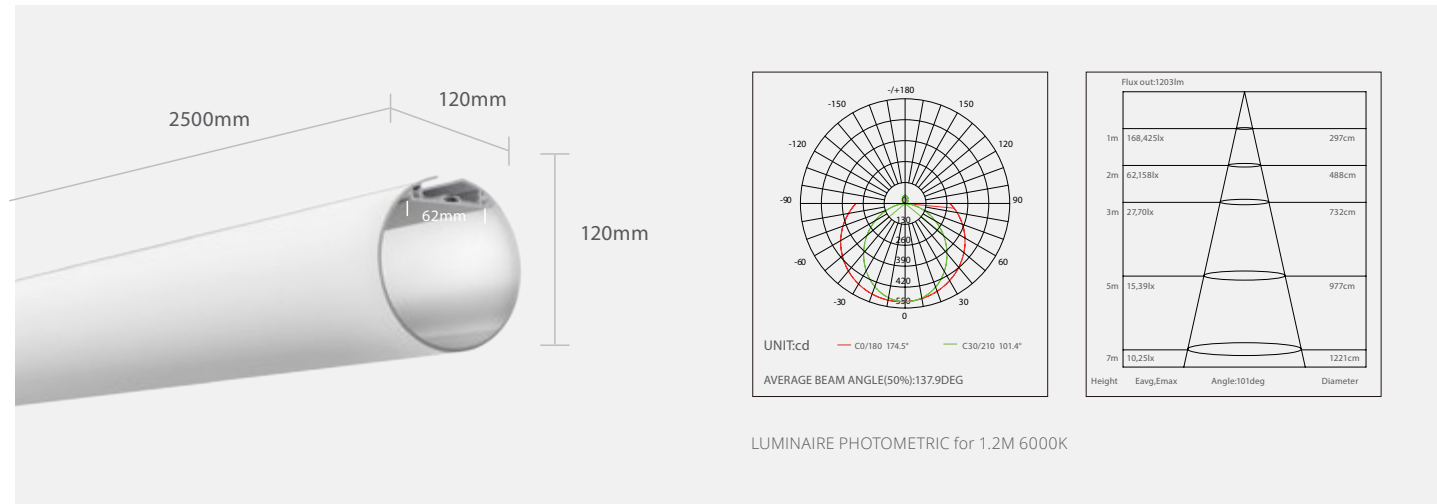

Chain GLT SERIES

Simple, stylish, unique appearance;
Imported cover, light transmittance > 85%

GLT 120  

greenlux
cost reduction LED lighting

Standard

GLT-120-PRM

GLT-120-ECX2

GLT-120-CVX1

Optional

GLT-120-PY

GLT-120-CL

GLT-120-Strip

CN1001/CN1003

Chain GLT Series Installation

Pendant Diagram

- Step1: Main body installation: profile + driver + LED + end cap + cover
- Step2: Hanging wire positioning
- Step3: Install canopy