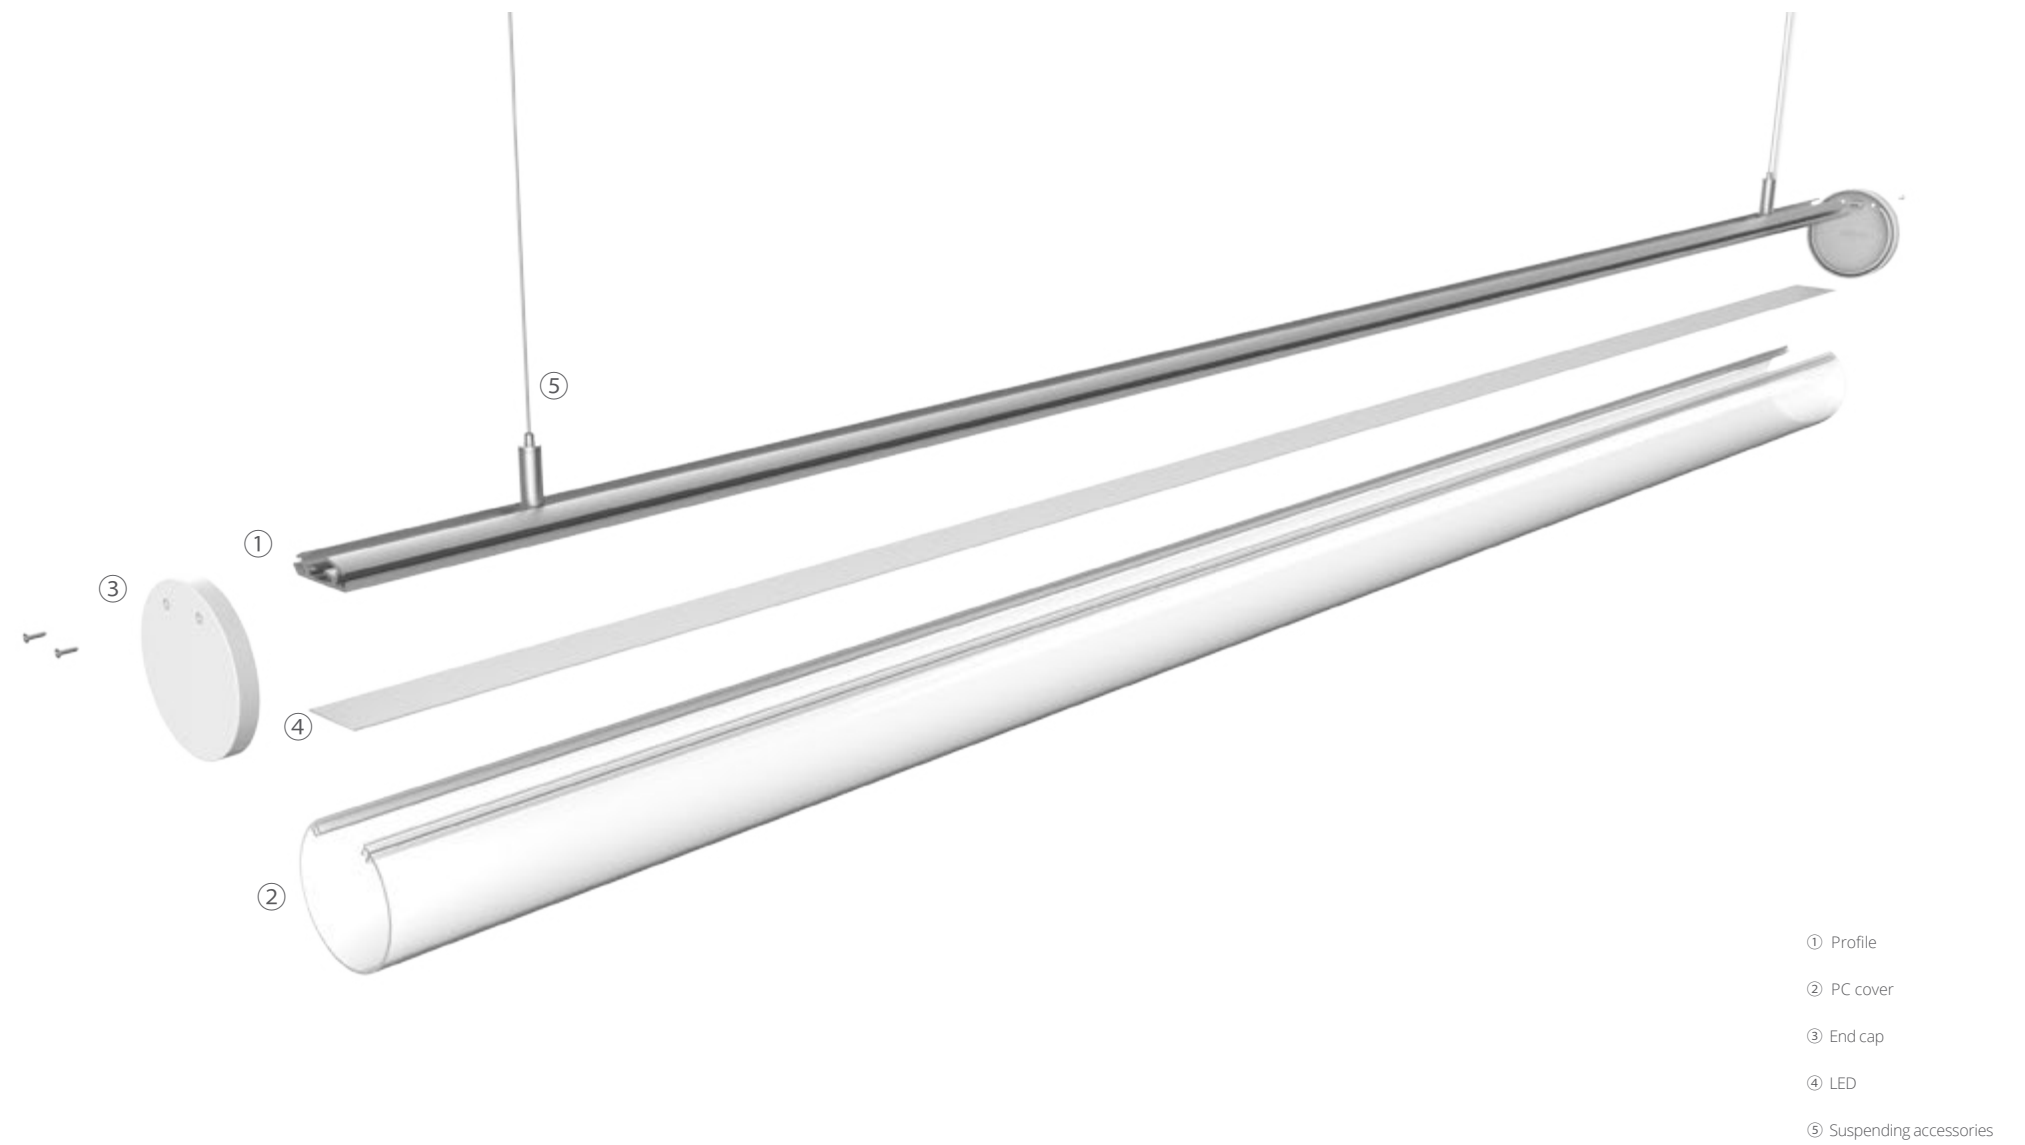

Chain GLT SERIES

Simple, stylish, unique appearance;
Imported cover, light transmittance > 85%

GLT 120  

greenlux
cost reduction LED lighting

Standard

GLT-120-PRM

GLT-120-ECX2

GLT-120-CVX1

Optional

GLT-120-PY

GLT-120-CL

GLT-120-Strip

CN1001/CN1003

Chain GLT Series Installation

Pendant Diagram

- Step1: Main body installation: profile + driver + LED + end cap + cover
- Step2: Hanging wire positioning
- Step3: Install canopy

Surface Mounted Diagram

- Step1: Main body installation: profile + driver + end cap
- Step2: Install LED + cover

Chain Series LED Linear Light

Home Lighting

Commercial Lighting

Office Lighting

Industrial Lighting