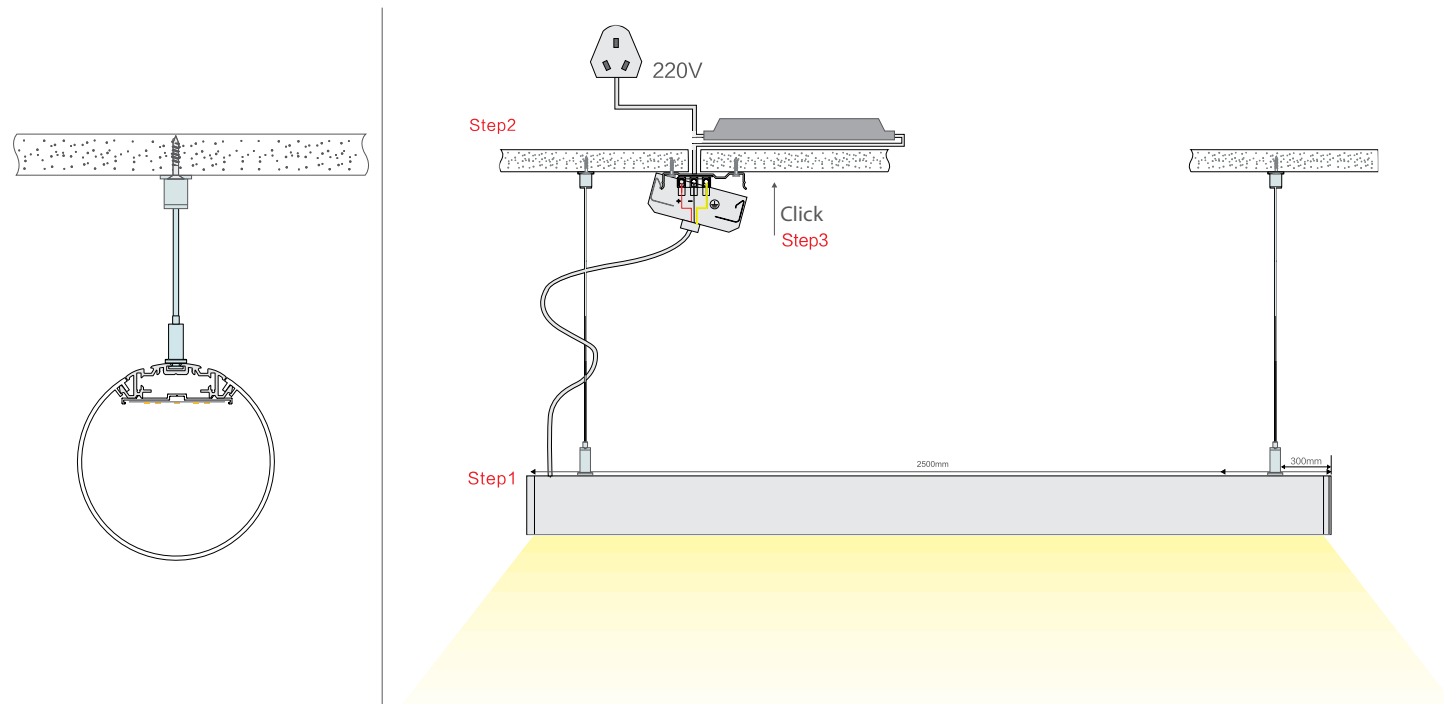

Chain GLT SERIES

Simple, stylish, unique appearance;
Imported cover, light transmittance > 85%

GLT 120  

greenlux
cost reduction LED lighting

Standard

GLT-120-PRM

GLT-120-ECX2

GLT-120-CVX1

Optional

GLT-120-PY

GLT-120-CL

GLT-120-Strip

CN1001/CN1003

Chain GLT Series Installation

Pendant Diagram

- Step1: Main body installation: profile + driver + LED + end cap + cover
- Step2: Hanging wire positioning
- Step3: Install canopy

Surface Mounted Diagram

- Step1: Main body installation: profile + driver + end cap
- Step2: Install LED + cover

Chain Series LED Linear Light

Home Lighting

Commercial Lighting

Office Lighting

Industrial Lighting