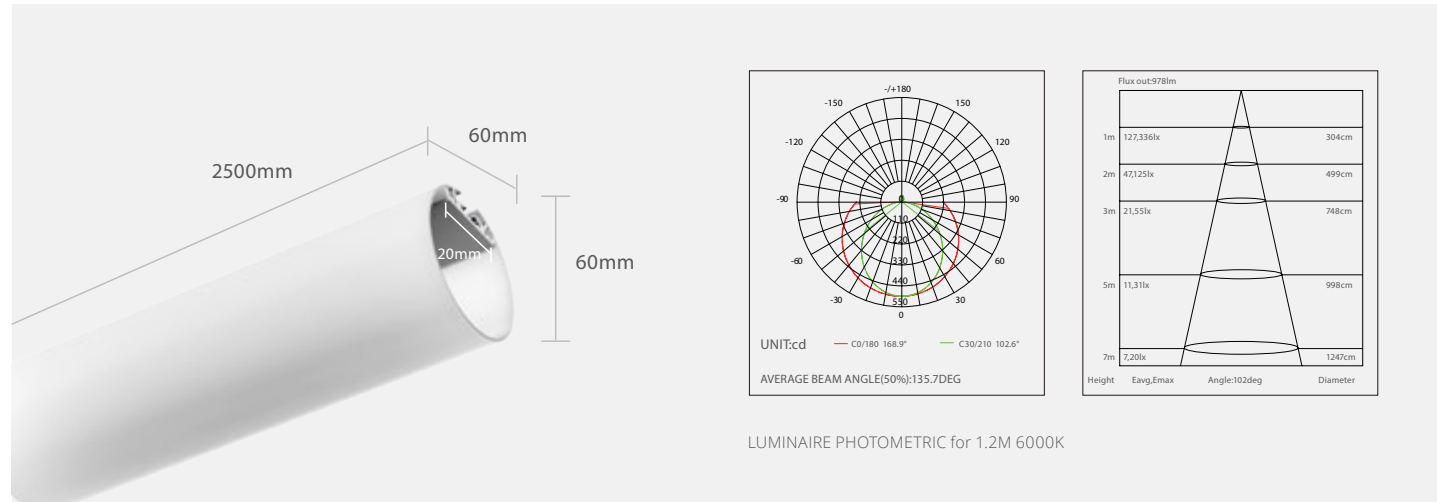

Chain GLT SERIES

Simple, stylish, unique appearance;
Imported cover, light transmittance > 85%

GLT 60

greenlux
cost reduction LED lighting

Standard

GLT-60-PRx1

GLT-60-ECx2

GLT-60-CVx1

Optional

GLT-60-PY

GLT-60-CL

GLT-60-Strip

CN1001/CN1003

Chain GLT Series Installation

Pendant Diagram

- Step1: Main body installation: profile + driver + LED + end cap + cover
- Step2: Hanging wire positioning
- Step3: Install canopy