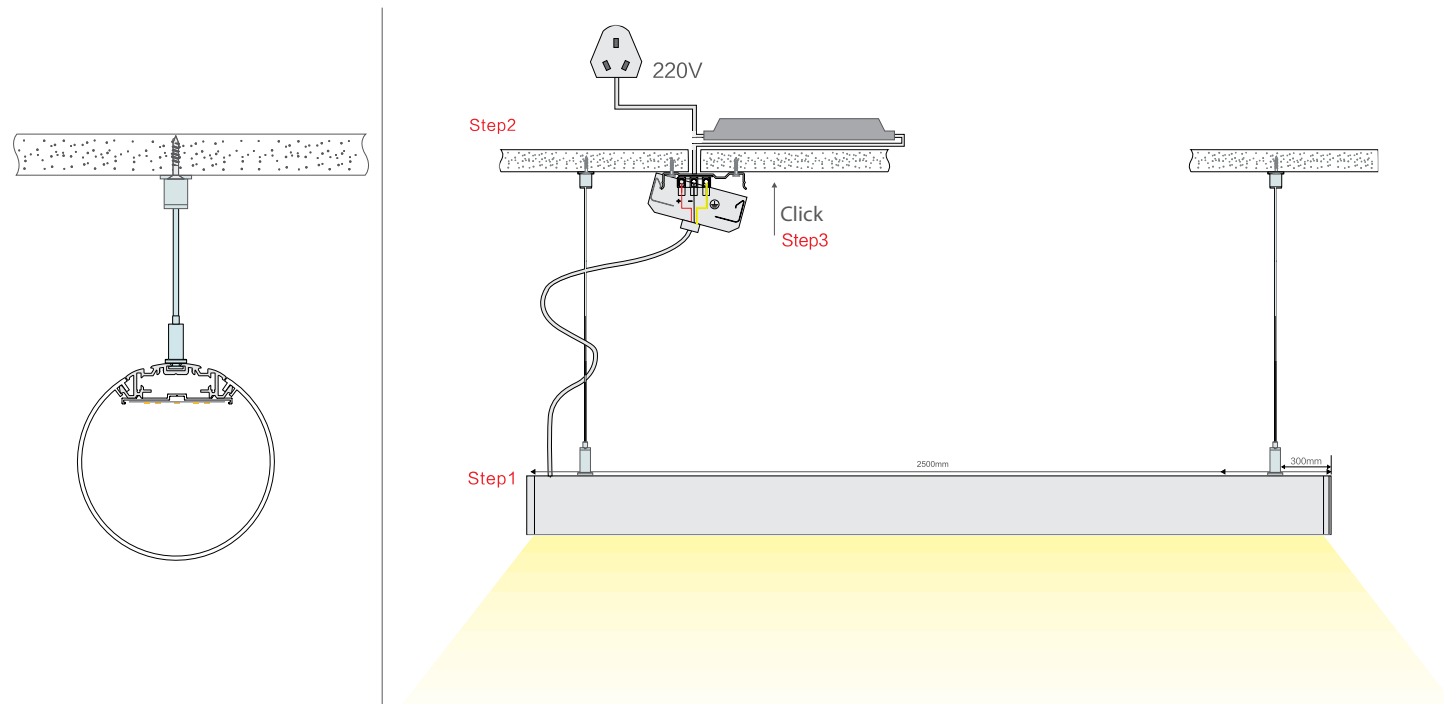

Chain GLT SERIES

Simple, stylish, unique appearance;
Imported cover, light transmittance > 85%

GLT 60

greenlux
cost reduction LED lighting

Standard

GLT-60-PRx1

GLT-60-ECx2

GLT-60-CVx1

Optional

GLT-60-PY

GLT-60-CL

GLT-60-Strip

CN1001/CN1003

Chain GLT Series Installation

Pendant Diagram

- Step1: Main body installation: profile + driver + LED + end cap + cover
- Step2: Hanging wire positioning
- Step3: Install canopy

Surface Mounted Diagram

- Step1: Main body installation: profile + driver + end cap
- Step2: Install LED + cover

Chain Series LED Linear Light

Home Lighting

Commercial Lighting

Office Lighting

Industrial Lighting