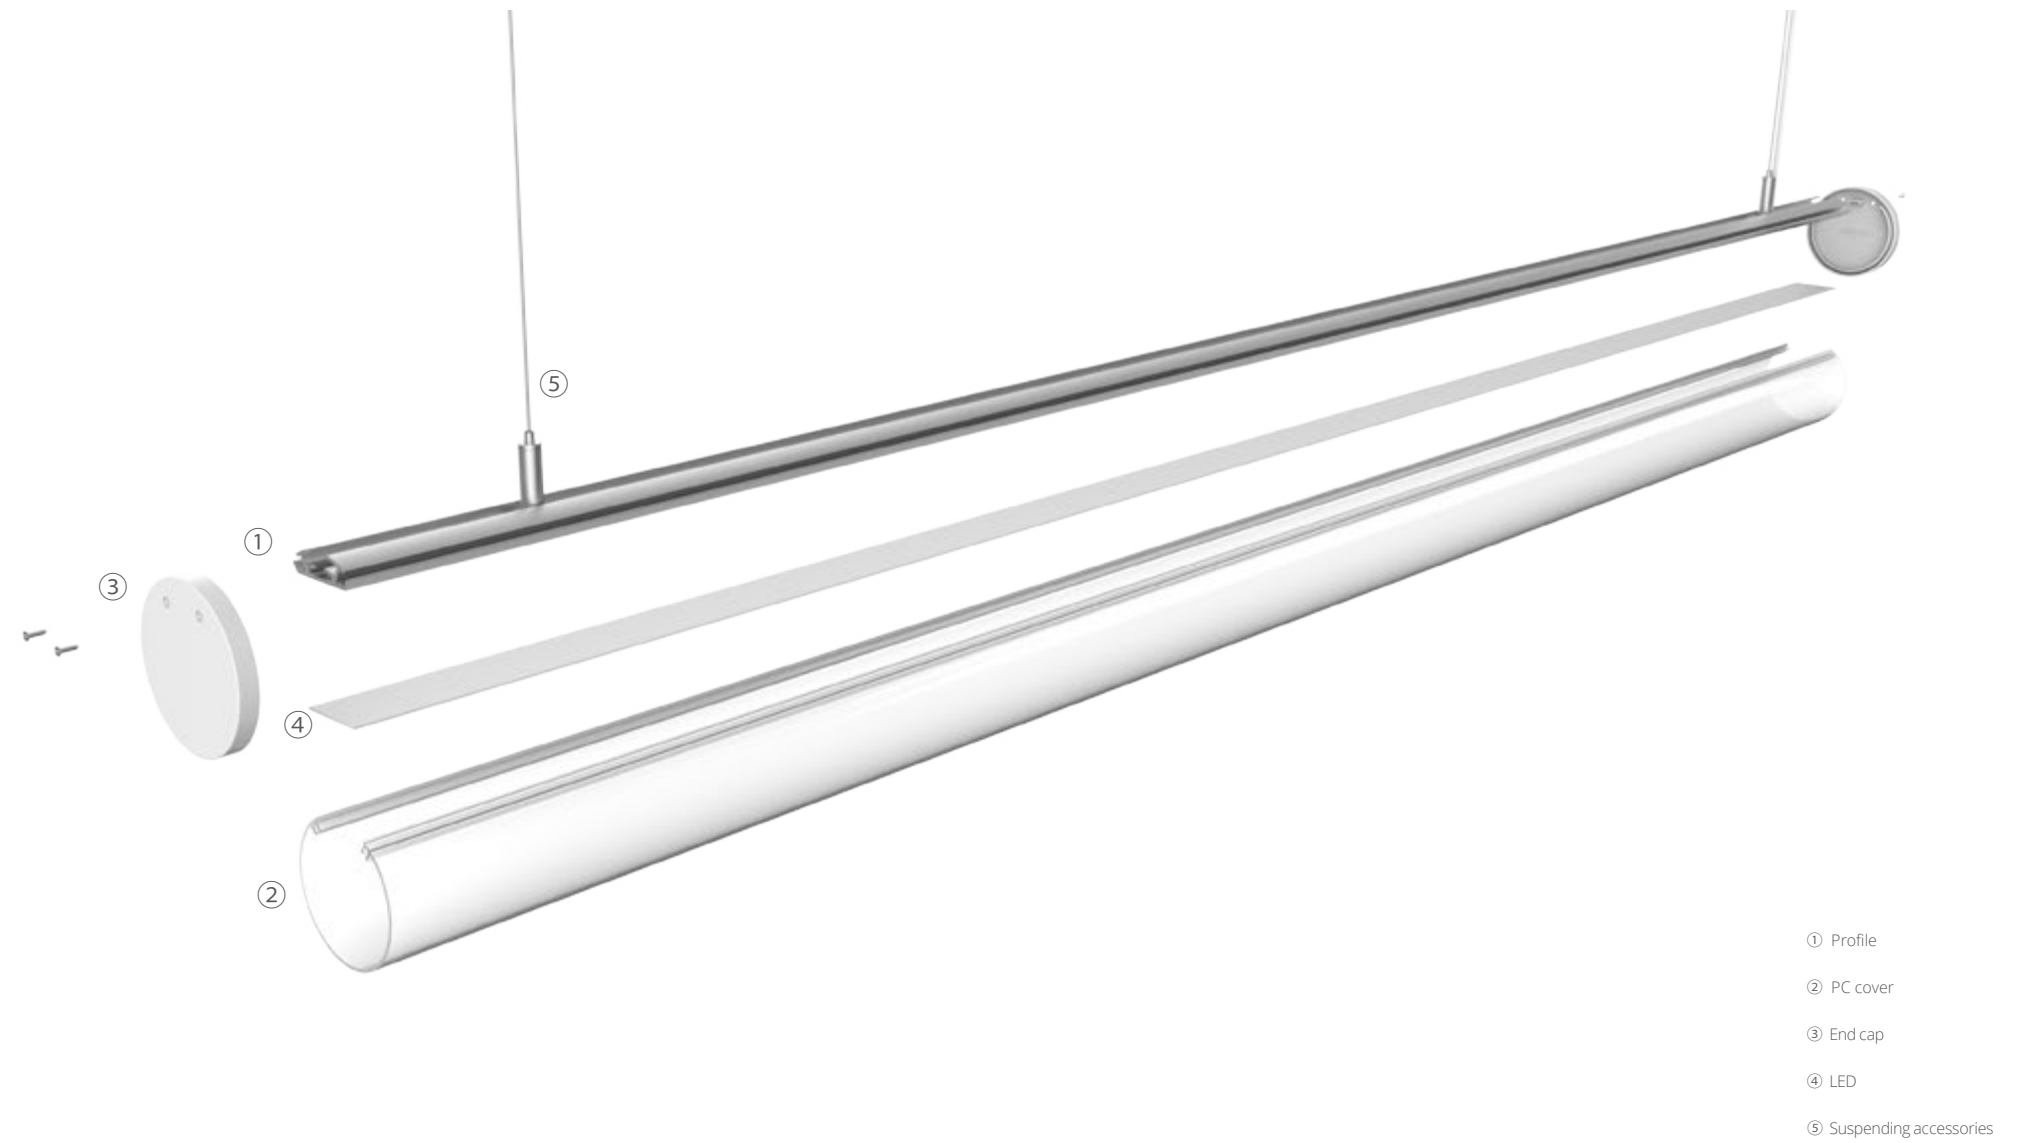

Chain GLT SERIES

Simple, stylish, unique appearance;
Imported cover, light transmittance > 85%

GLT 60

greenlux
cost reduction LED lighting

Standard

GLT-60-PRx1

GLT-60-ECx2

GLT-60-CVx1

Optional

GLT-60-PY

GLT-60-CL

GLT-60-Strip

CN1001/CN1003

Chain GLT Series Installation

Pendant Diagram

- Step1: Main body installation: profile + driver + LED + end cap + cover
- Step2: Hanging wire positioning
- Step3: Install canopy

Surface Mounted Diagram

- Step1: Main body installation: profile + driver + end cap
- Step2: Install LED + cover

Chain Series LED Linear Light

Home Lighting

Commercial Lighting

Office Lighting

Industrial Lighting