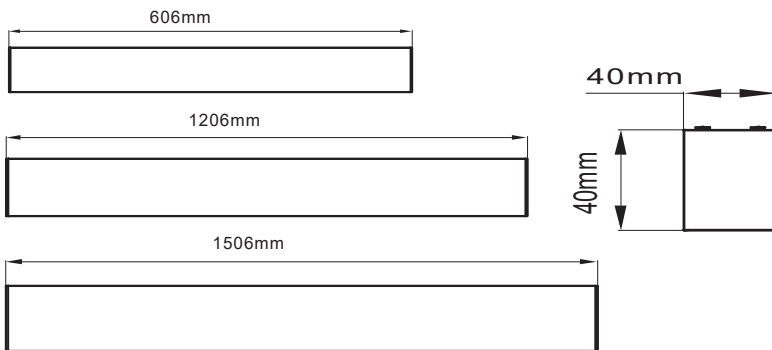

Specifications

Colour Range	2700-6500k
Power Consumption	18W / 24W / 36W
Lumens	1800 / 2400 / 3600lm
Luminous Efficiency	100lm/W
Input Voltage	100V/240V AC
Beam angle	110°
CRI	80
PF	>0.95
Chipset	SMD 2835
Dimmable	0-10V (option)

Dimensions & Materials

Product Dimensions (mm)	2Ft 600*40*40 (LxWxH) 4Ft 1200*40*40 (LxWxH) 5Ft 1500*40*40 (LxWxH)
Housing Material	Aluminum Lamp Body + PC cover
Housing Color	White/Grey/Black

Certification and Safety

Certifications	IP40, CE, RoHS, SAA,, RCM
Environment	Indoor Location
Warranty	3 years

greenlux
cost reduction LED lighting

Horizon LED Linear Light 4040

Dimensions (Unit: mm/inch)

Features

1.Simple and modern design, screwless at end cap.

2.Extrusion aluminum lamp body and PC cover.

3.Soft lighting effect, even distribution of light.

Model	CCT	LED Type	Lumen(lm)	Power	Dimensions(mm)	Voltage(V)
GSHOR-18W-4040-2F	2700-6500K	SMD 2835	1800lm	18W	600*40*40	100V/240V AC
GSHOR-24W-4040-4F			2400lm	24W	1200*40*40	
GSHOR-36W-4040-5F			3600lm	36W	1500*40*40	