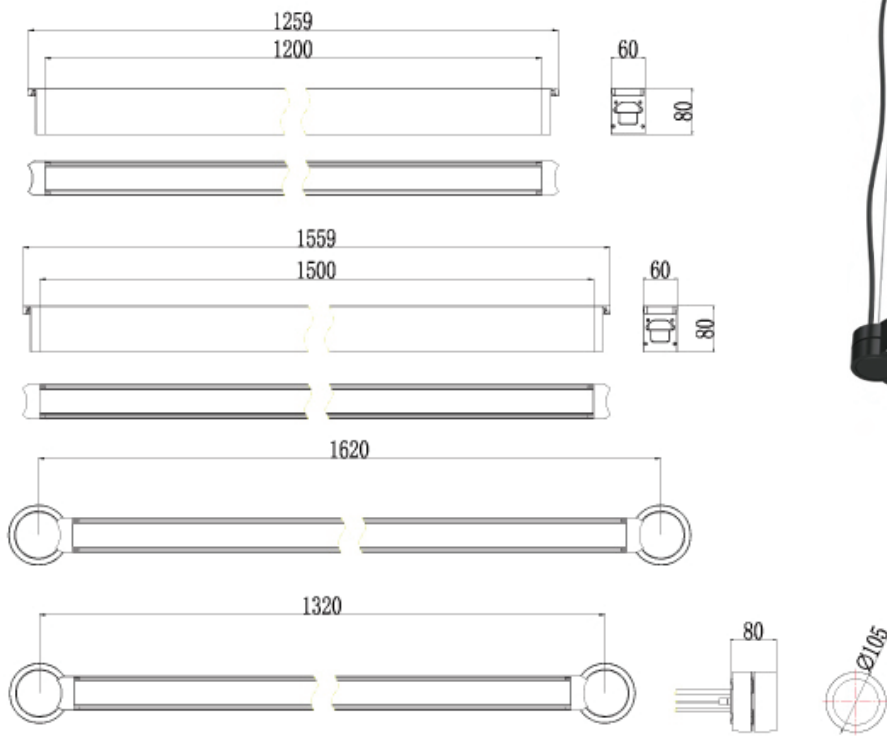

## Specifications

|                          |                       |
|--------------------------|-----------------------|
| <b>Colour Range</b>      | 2700-6500k            |
| <b>Power Consumption</b> | 50W / 65W             |
| <b>Lumens</b>            | 3760lm / 4700lm       |
| <b>LED Quantity</b>      | 204 / 252             |
| <b>Input Voltage</b>     | 100V ~ 240V AC        |
| <b>Beam angle</b>        | 110°                  |
| <b>CRI</b>               | 80                    |
| <b>PF</b>                | >0.9                  |
| <b>LED Type</b>          | 2835 SMD              |
| <b>Dimmable</b>          | 0-10V / Dali (option) |

## Dimensions & Materials

|                                |                              |                |
|--------------------------------|------------------------------|----------------|
| <b>Product Dimensions (mm)</b> | 4Ft                          | 1259 * 60 * 80 |
|                                | 5Ft                          | 1559 * 60 * 80 |
| <b>Housing Material</b>        | Aluminium Profile + PC Cover |                |
| <b>Housing Color</b>           | Black/Grey                   |                |
| <b>Environment</b>             | Indoor Location              |                |
| <b>Warranty</b>                | 5 years                      |                |

# Horizon LED Linear Light System 8060

Dimensions (Unit: mm/inch)

**greenlux**  
cost reduction LED lighting