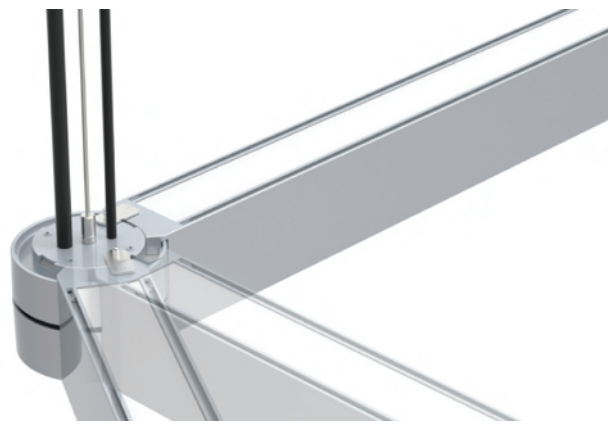

greenlux
cost reduction LED lighting

Horizon LED Linear Light System 8060

Model	CCT	LED Type	Lumen(lm)	LED Qty(pcs)	Dimensions(mm)	Dimming(option)
GSHOR-50W-8060-4F	2700-6500K	SMD 2835	3760lm	36W	1259*60*80	0-10V Dali
GSHOR-65W-8060-5F			4700lm	60W	1559*60*80