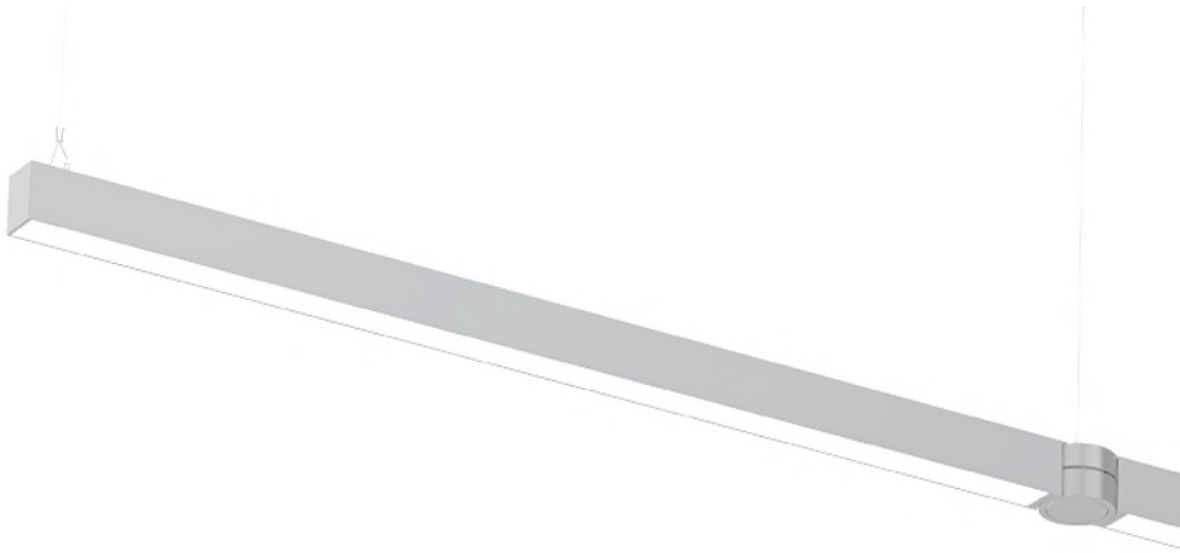

greenlux
cost reduction LED lighting

Horizon LED Linear Light System 8060

Model	CCT	LED Type	Lumen(lm)	LED Qty(pcs)	Dimensions(mm)	Dimming(option)
GSHOR-50W-8060-4F	2700-6500K	SMD 2835	3760lm	36W	1259*60*80	0-10V Dali
GSHOR-65W-8060-5F			4700lm	60W	1559*60*80