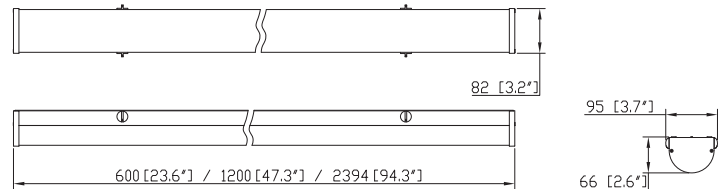

greenlux
cost reduction LED lighting

Tempest SI LED Batten

Specifications

Colour Range	2800-6500k
Power Consumption	24 / 36W / 68W
Lumens	130lm/W
Input Voltage	100V/277V AC
Beam angle	110°
CRI	80
PF	>0.95
LED Type	2835 SMD
Installation	Surface Mounted

Dimensions & Materials

Product Dimensions (mm)	2Ft	600 * 82 * 66
	4Ft	1200 * 82 * 66
	8Ft	2394 * 82 * 66

Housing Material Aluminium Housing + PC Cover

Housing Color White

greenlux
cost reduction LED lighting

Tempest SI LED Batten

greenlux
cost reduction LED lighting

Tempest SI LED Batten

Installations

Model	Size (Ft)	Power	Lumen	Dimensions (mm)	CCT (k)
GSTSI-24W-2F	2	24W	3155lm	600 * 82 * 66	
GSTSI-36W-4F	4	36W	4730lm	1200 * 82 * 66	2800 ~ 6500
GSTSI-68W-8F	8	68W	8880lm	2394 * 82 * 66	