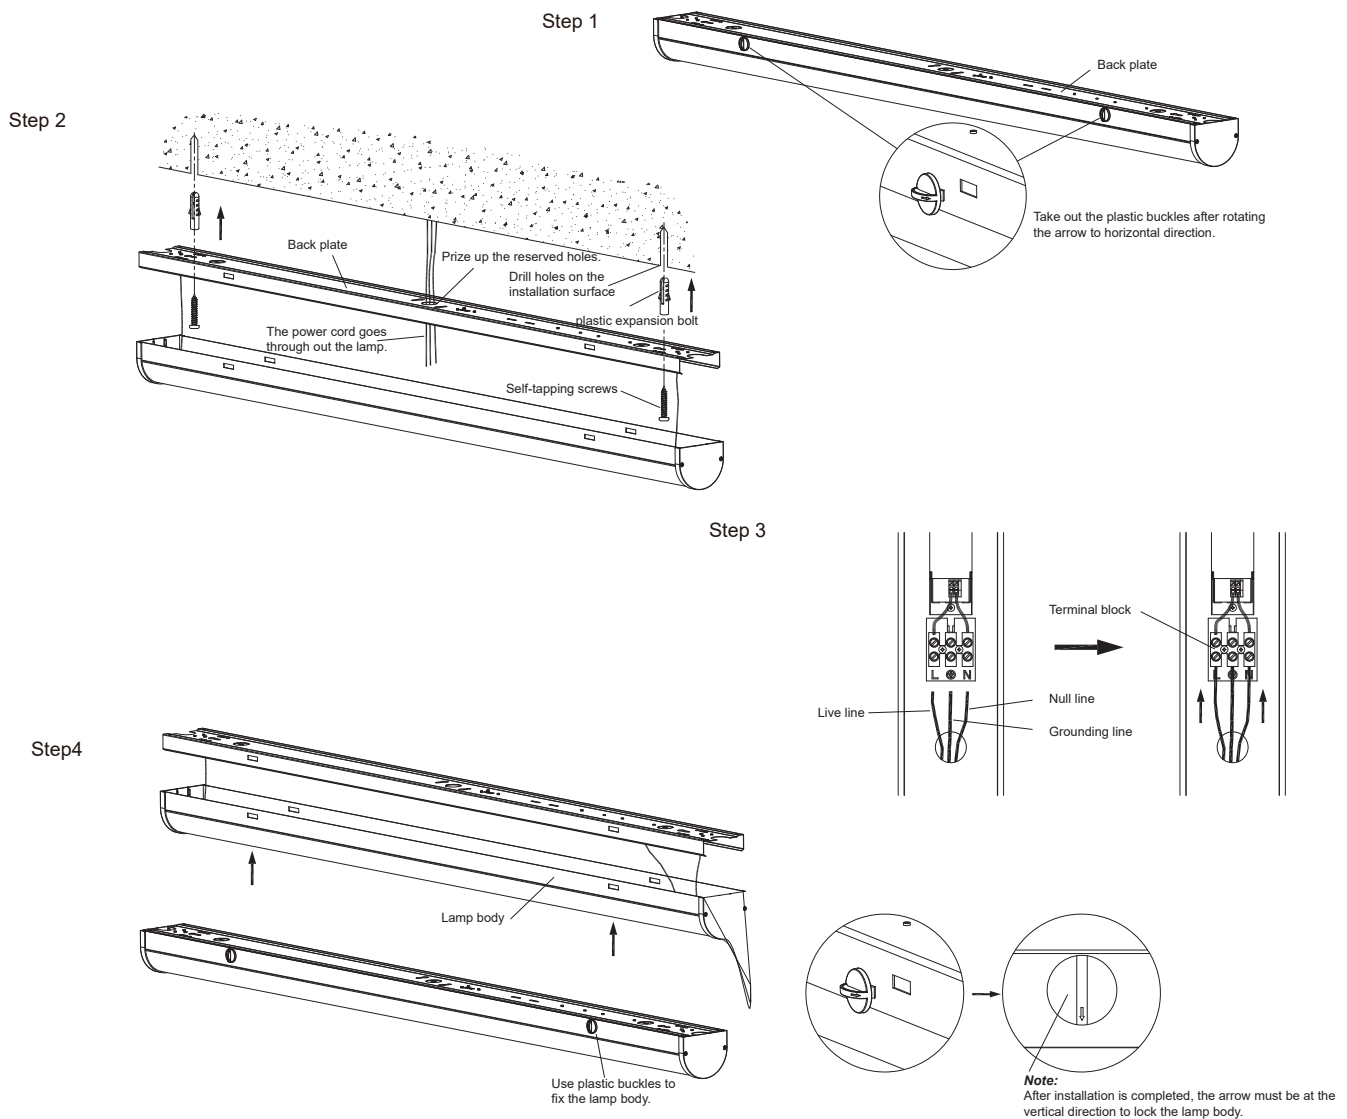

Dimensions & Materials

Product Dimensions (mm)	2Ft	600 * 82 * 66
	4Ft	1200 * 82 * 66
	8Ft	2394 * 82 * 66

Housing Material Aluminium Housing + PC Cover

Housing Color White

greenlux
cost reduction LED lighting

Tempest SI LED Batten

greenlux
cost reduction LED lighting

Tempest SI LED Batten

Installations

Model	Size (Ft)	Power	Lumen	Dimensions (mm)	CCT (k)
GSTSI-24W-2F	2	24W	3155lm	600 * 82 * 66	
GSTSI-36W-4F	4	36W	4730lm	1200 * 82 * 66	2800 ~ 6500
GSTSI-68W-8F	8	68W	8880lm	2394 * 82 * 66	