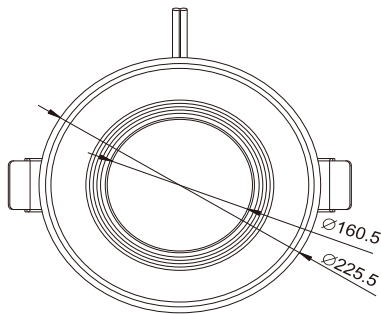

Dimensions & Materials

Product Dimensions (mm)	3"	Ø110*54
	4"	Ø140*67
	5"	Ø160*76
	6"	Ø190*88
	8"	Ø230*110
	10"	Ø285*130
Cutout (mm)	3"	Ø95
	4"	Ø125
	5"	Ø140
	6"	Ø170
	8"	Ø210
	10"	Ø265
Housing Material	Aluminum Alloy + PMMA Diffuser	
Housing Colour	Brown Surface Treatment	
Certification and Safety		
Certifications	CE, RoHS, SAA, RCM	
Environment	Indoor Location	
Warranty	5 years	

greenlux
cost reduction LED lighting

Alia Series LED Downlight

Available in Multiple Wattage
80% lumen maintenance at 50,000 hours

Dimensions

9W 3"

15W 4"

20W 5"

25W 6"

35W 8"

45W 10"

greenlux
cost reduction LED lighting

Alia Series LED Downlight

Available in Multiple Wattage
80% lumen maintenance at 50,000 hours

Model

Model#	Dimensions (mm)	Cutout (mm)	Beam Angle	CCT	Lumens	Wattage	LED	Dimmer (option)
GSALI-9W-3"	Ø110*54	Ø95	45°/55°/65°	3000-5000k	855	9W	COB	Triac
GSALI-15W-4"	Ø140*67	Ø125	45°/55°/65°	3000-5000k	1425	15W	COB	Triac
GSALI-20W-5"	Ø160*76	Ø140	45°/55°/65°	3000-5000k	1900	20W	COB	Triac
GSALI-25W-6"	Ø190*88	Ø170	45°/55°/65°	3000-5000k	2375	25W	COB	Triac
GSALI-35W-8"	Ø230*110	Ø210	45°/55°/65°	3000-5000k	3325	35W	COB	Triac
GSALI-45W-10"	Ø285*130	Ø265	45°/55°/65°	3000-5000k	4275	45W	COB	Triac