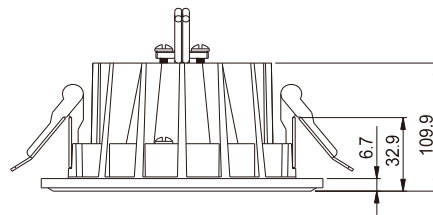

Dimensions & Materials

Product Dimensions (mm)	3"	Ø110*54
	4"	Ø140*67
	5"	Ø160*76
	6"	Ø190*88
	8"	Ø230*110
	10"	Ø285*130
Cutout (mm)	3"	Ø95
	4"	Ø125
	5"	Ø140
	6"	Ø170
	8"	Ø210
	10"	Ø265
Housing Material	Aluminum Alloy + PMMA Diffuser	
Housing Colour	Brown Surface Treatment	
Certification and Safety		
Certifications	CE, RoHS, SAA, RCM	
Environment	Indoor Location	
Warranty	5 years	

greenlux
cost reduction LED lighting

Alia Series LED Downlight

Available in Multiple Wattage
80% lumen maintenance at 50,000 hours

Dimensions

9W 3"

15W 4"

20W 5"

25W 6"

35W 8"

45W 10"

greenlux
cost reduction LED lighting

Alia Series LED Downlight

Available in Multiple Wattage
80% lumen maintenance at 50,000 hours

Model

Model#	Dimensions (mm)	Cutout (mm)	Beam Angle	CCT	Lumens	Wattage	LED	Dimmer (option)
GSALI-9W-3"	Ø110*54	Ø95	45°/55°/65°	3000-5000k	855	9W	COB	Triac
GSALI-15W-4"	Ø140*67	Ø125	45°/55°/65°	3000-5000k	1425	15W	COB	Triac
GSALI-20W-5"	Ø160*76	Ø140	45°/55°/65°	3000-5000k	1900	20W	COB	Triac
GSALI-25W-6"	Ø190*88	Ø170	45°/55°/65°	3000-5000k	2375	25W	COB	Triac
GSALI-35W-8"	Ø230*110	Ø210	45°/55°/65°	3000-5000k	3325	35W	COB	Triac
GSALI-45W-10"	Ø285*130	Ø265	45°/55°/65°	3000-5000k	4275	45W	COB	Triac