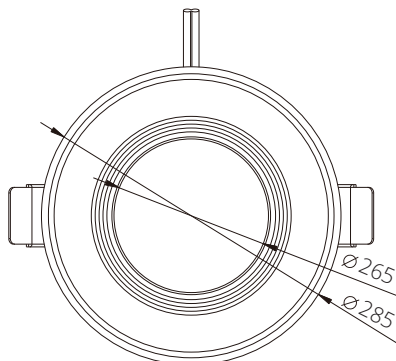

Dimensions & Materials

Product Dimensions (mm)	3"	Ø110*54
	4"	Ø140*67
	5"	Ø160*76
	6"	Ø190*88
	8"	Ø230*110
	10"	Ø285*130
Cutout (mm)	3"	Ø95
	4"	Ø125
	5"	Ø140
	6"	Ø170
	8"	Ø210
	10"	Ø265
Housing Material	Aluminum Alloy + PMMA Diffuser	
Housing Colour	Brown Surface Treatment	
Certification and Safety		
Certifications	CE, RoHS, SAA, RCM	
Environment	Indoor Location	
Warranty	5 years	

greenlux
cost reduction LED lighting

Alia Series LED Downlight

Available in Multiple Wattage
80% lumen maintenance at 50,000 hours

Dimensions

9W 3"

15W 4"

20W 5"

25W 6"

35W 8"

45W 10"

greenlux
cost reduction LED lighting

Alia Series LED Downlight

Available in Multiple Wattage
80% lumen maintenance at 50,000 hours

Model

Model#	Dimensions (mm)	Cutout (mm)	Beam Angle	CCT	Lumens	Wattage	LED	Dimmer (option)
GSALI-9W-3"	Ø110*54	Ø95	45°/55°/65°	3000-5000k	855	9W	COB	Triac
GSALI-15W-4"	Ø140*67	Ø125	45°/55°/65°	3000-5000k	1425	15W	COB	Triac
GSALI-20W-5"	Ø160*76	Ø140	45°/55°/65°	3000-5000k	1900	20W	COB	Triac
GSALI-25W-6"	Ø190*88	Ø170	45°/55°/65°	3000-5000k	2375	25W	COB	Triac
GSALI-35W-8"	Ø230*110	Ø210	45°/55°/65°	3000-5000k	3325	35W	COB	Triac
GSALI-45W-10"	Ø285*130	Ø265	45°/55°/65°	3000-5000k	4275	45W	COB	Triac