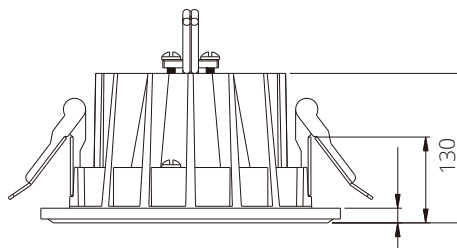

Dimensions & Materials

Product Dimensions (mm)	3"	Ø110*54
	4"	Ø140*67
	5"	Ø160*76
	6"	Ø190*88
	8"	Ø230*110
	10"	Ø285*130
Cutout (mm)	3"	Ø95
	4"	Ø125
	5"	Ø140
	6"	Ø170
	8"	Ø210
	10"	Ø265
Housing Material	Aluminum Alloy + PMMA Diffuser	
Housing Colour	Brown Surface Treatment	
Certification and Safety		
Certifications	CE, RoHS, SAA, RCM	
Environment	Indoor Location	
Warranty	5 years	

greenlux
cost reduction LED lighting

Alia Series LED Downlight

Available in Multiple Wattage
80% lumen maintenance at 50,000 hours

Dimensions

9W 3"

15W 4"

20W 5"

25W 6"

35W 8"

45W 10"

greenlux
cost reduction LED lighting

Alia Series LED Downlight

Available in Multiple Wattage
80% lumen maintenance at 50,000 hours

Model

Model#	Dimensions (mm)	Cutout (mm)	Beam Angle	CCT	Lumens	Wattage	LED	Dimmer (option)
GSALI-9W-3"	Ø110*54	Ø95	45°/55°/65°	3000-5000k	855	9W	COB	Triac
GSALI-15W-4"	Ø140*67	Ø125	45°/55°/65°	3000-5000k	1425	15W	COB	Triac
GSALI-20W-5"	Ø160*76	Ø140	45°/55°/65°	3000-5000k	1900	20W	COB	Triac
GSALI-25W-6"	Ø190*88	Ø170	45°/55°/65°	3000-5000k	2375	25W	COB	Triac
GSALI-35W-8"	Ø230*110	Ø210	45°/55°/65°	3000-5000k	3325	35W	COB	Triac
GSALI-45W-10"	Ø285*130	Ø265	45°/55°/65°	3000-5000k	4275	45W	COB	Triac