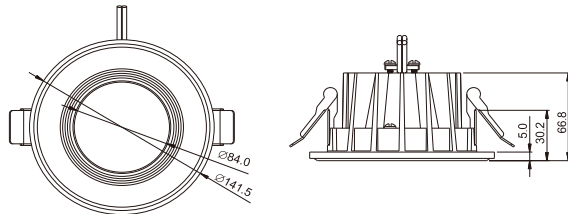

Dimensions & Materials

Product Dimensions (mm)	3"	Ø110*54
	4"	Ø140*67
	5"	Ø160*76
	6"	Ø190*88
	8"	Ø230*110
	10"	Ø285*130
Cutout (mm)	3"	Ø95
	4"	Ø125
	5"	Ø140
	6"	Ø170
	8"	Ø210
	10"	Ø265
Housing Material	Aluminum Alloy + PMMA Diffuser	
Housing Colour	Brown Surface Treatment	
Certification and Safety		
Certifications	CE, RoHS, SAA, RCM	
Environment	Indoor Location	
Warranty	5 years	

greenlux
cost reduction LED lighting

Alia Series LED Downlight

Available in Multiple Wattage
80% lumen maintenance at 50,000 hours

Dimensions

9W 3"

15W 4"

20W 5"

25W 6"

35W 8"

45W 10"

greenlux
cost reduction LED lighting

Alia Series LED Downlight

Available in Multiple Wattage
80% lumen maintenance at 50,000 hours

Model

Model#	Dimensions (mm)	Cutout (mm)	Beam Angle	CCT	Lumens	Wattage	LED	Dimmer (option)
GSALI-9W-3"	Ø110*54	Ø95	45°/55°/65°	3000-5000k	855	9W	COB	Triac
GSALI-15W-4"	Ø140*67	Ø125	45°/55°/65°	3000-5000k	1425	15W	COB	Triac
GSALI-20W-5"	Ø160*76	Ø140	45°/55°/65°	3000-5000k	1900	20W	COB	Triac
GSALI-25W-6"	Ø190*88	Ø170	45°/55°/65°	3000-5000k	2375	25W	COB	Triac
GSALI-35W-8"	Ø230*110	Ø210	45°/55°/65°	3000-5000k	3325	35W	COB	Triac
GSALI-45W-10"	Ø285*130	Ø265	45°/55°/65°	3000-5000k	4275	45W	COB	Triac