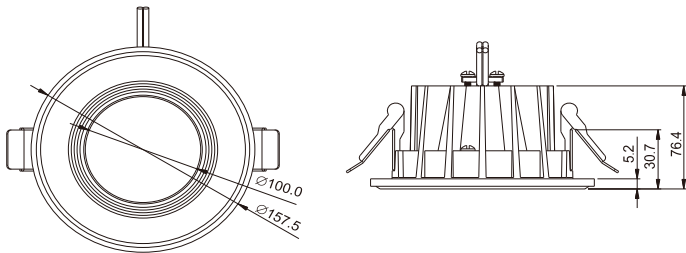

Dimensions & Materials

Product Dimensions (mm)	3"	Ø110*54
	4"	Ø140*67
	5"	Ø160*76
	6"	Ø190*88
	8"	Ø230*110
	10"	Ø285*130
Cutout (mm)	3"	Ø95
	4"	Ø125
	5"	Ø140
	6"	Ø170
	8"	Ø210
	10"	Ø265
Housing Material	Aluminum Alloy + PMMA Diffuser	
Housing Colour	Brown Surface Treatment	
Certification and Safety		
Certifications	CE, RoHS, SAA, RCM	
Environment	Indoor Location	
Warranty	5 years	

greenlux
cost reduction LED lighting

Alia Series LED Downlight

Available in Multiple Wattage
80% lumen maintenance at 50,000 hours

Dimensions

9W 3"

15W 4"

20W 5"

25W 6"

35W 8"

45W 10"

greenlux
cost reduction LED lighting

Alia Series LED Downlight

Available in Multiple Wattage
80% lumen maintenance at 50,000 hours

Model

Model#	Dimensions (mm)	Cutout (mm)	Beam Angle	CCT	Lumens	Wattage	LED	Dimmer (option)
GSALI-9W-3"	Ø110*54	Ø95	45°/55°/65°	3000-5000k	855	9W	COB	Triac
GSALI-15W-4"	Ø140*67	Ø125	45°/55°/65°	3000-5000k	1425	15W	COB	Triac
GSALI-20W-5"	Ø160*76	Ø140	45°/55°/65°	3000-5000k	1900	20W	COB	Triac
GSALI-25W-6"	Ø190*88	Ø170	45°/55°/65°	3000-5000k	2375	25W	COB	Triac
GSALI-35W-8"	Ø230*110	Ø210	45°/55°/65°	3000-5000k	3325	35W	COB	Triac
GSALI-45W-10"	Ø285*130	Ø265	45°/55°/65°	3000-5000k	4275	45W	COB	Triac