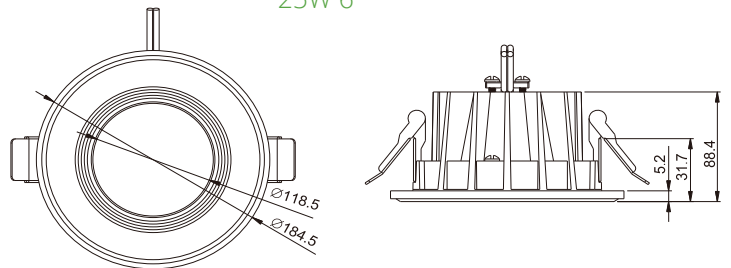

Dimensions & Materials

Product Dimensions (mm)	3"	Ø110*54
	4"	Ø140*67
	5"	Ø160*76
	6"	Ø190*88
	8"	Ø230*110
	10"	Ø285*130
Cutout (mm)	3"	Ø95
	4"	Ø125
	5"	Ø140
	6"	Ø170
	8"	Ø210
	10"	Ø265
Housing Material	Aluminum Alloy + PMMA Diffuser	
Housing Colour	Brown Surface Treatment	
Certification and Safety		
Certifications	CE, RoHS, SAA, RCM	
Environment	Indoor Location	
Warranty	5 years	

greenlux
cost reduction LED lighting

Alia Series LED Downlight

Available in Multiple Wattage
80% lumen maintenance at 50,000 hours

Dimensions

9W 3"

15W 4"

20W 5"

25W 6"

35W 8"

45W 10"

greenlux
cost reduction LED lighting

Alia Series LED Downlight

Available in Multiple Wattage
80% lumen maintenance at 50,000 hours

Model

Model#	Dimensions (mm)	Cutout (mm)	Beam Angle	CCT	Lumens	Wattage	LED	Dimmer (option)
GSALI-9W-3"	Ø110*54	Ø95	45°/55°/65°	3000-5000k	855	9W	COB	Triac
GSALI-15W-4"	Ø140*67	Ø125	45°/55°/65°	3000-5000k	1425	15W	COB	Triac
GSALI-20W-5"	Ø160*76	Ø140	45°/55°/65°	3000-5000k	1900	20W	COB	Triac
GSALI-25W-6"	Ø190*88	Ø170	45°/55°/65°	3000-5000k	2375	25W	COB	Triac
GSALI-35W-8"	Ø230*110	Ø210	45°/55°/65°	3000-5000k	3325	35W	COB	Triac
GSALI-45W-10"	Ø285*130	Ø265	45°/55°/65°	3000-5000k	4275	45W	COB	Triac