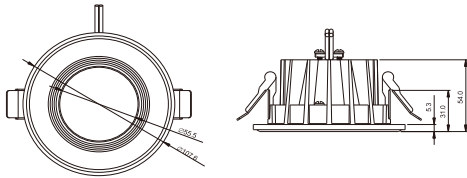

Dimensions & Materials

Product Dimensions (mm)	3"	Ø110*54
	4"	Ø140*67
	5"	Ø160*76
	6"	Ø190*88
	8"	Ø230*110
	10"	Ø285*130
Cutout (mm)	3"	Ø95
	4"	Ø125
	5"	Ø140
	6"	Ø170
	8"	Ø210
	10"	Ø265
Housing Material	Aluminum Alloy + PMMA Diffuser	
Housing Colour	Brown Surface Treatment	
Certification and Safety		
Certifications	CE, RoHS, SAA, RCM	
Environment	Indoor Location	
Warranty	5 years	

greenlux
cost reduction LED lighting

Alia Series LED Downlight

Available in Multiple Wattage
80% lumen maintenance at 50,000 hours

Dimensions

9W 3"

15W 4"

20W 5"

25W 6"

35W 8"

45W 10"

greenlux
cost reduction LED lighting

Alia Series LED Downlight

Available in Multiple Wattage
80% lumen maintenance at 50,000 hours

Model

Model#	Dimensions (mm)	Cutout (mm)	Beam Angle	CCT	Lumens	Wattage	LED	Dimmer (option)
GSALI-9W-3"	Ø110*54	Ø95	45°/55°/65°	3000-5000k	855	9W	COB	Triac
GSALI-15W-4"	Ø140*67	Ø125	45°/55°/65°	3000-5000k	1425	15W	COB	Triac
GSALI-20W-5"	Ø160*76	Ø140	45°/55°/65°	3000-5000k	1900	20W	COB	Triac
GSALI-25W-6"	Ø190*88	Ø170	45°/55°/65°	3000-5000k	2375	25W	COB	Triac
GSALI-35W-8"	Ø230*110	Ø210	45°/55°/65°	3000-5000k	3325	35W	COB	Triac
GSALI-45W-10"	Ø285*130	Ø265	45°/55°/65°	3000-5000k	4275	45W	COB	Triac