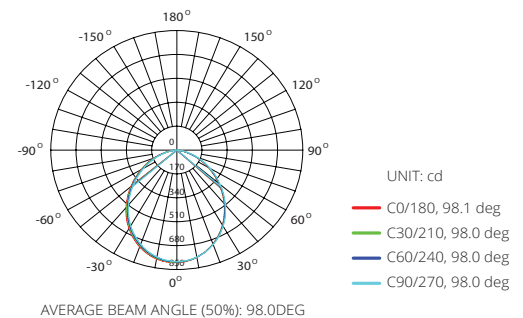

greenlux
cost reduction LED lighting

Alta Series LED Downlight

Available in Multiple Wattage
80% lumen maintenance at 50,000 hours

Dimensions & Photometrics