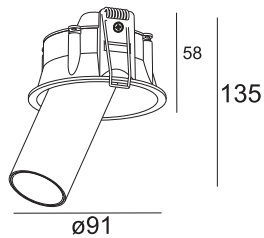

LED Recessed Down Light

GAROB-13W-A

Specification

Product code:	GAROB-13W
Power:	13W
Electric data:	AC 220-240V 50-60Hz
Lumen:	1300lm
Beam angle:	24° / 36° / 60°
Color temperature:	3000K / 4000K
IP class:	IP20
CRI:	>85 / 92
Current:	350mA
LED source:	COB LED
Fixture material:	Aluminum
Finish:	White / Black

GAROB-13W-B