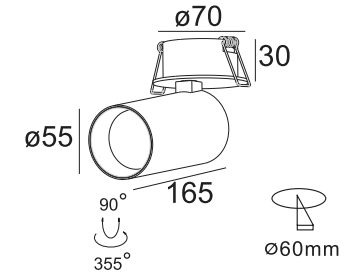

### GAROL-13W-RS

CREE COB 1x13W / AC 230V / 50Hz  
Luminous Flux: 2700 / 3000k 900lm  
CRI: 80 / 90  
Beam Angle: 15° / 26° / 38° / 60°  
Housing Colour: Black / White

### GAROL-13W-RL

CITIZEN COB 1x13W / 350mA  
Luminous Flux: 2700 / 3000k 1300lm  
CRI: 85 / 92  
Beam Angle: 15° / 24° / 36°  
Housing Colour: Black / White

### GAROL-10W-R

CITIZEN COB 1x10W / 500mA  
Luminous Flux: 2700 / 3000k 853lm  
CRI: 85 / 92  
Beam Angle: 15° / 24° / 36°  
Housing Colour: Black / White