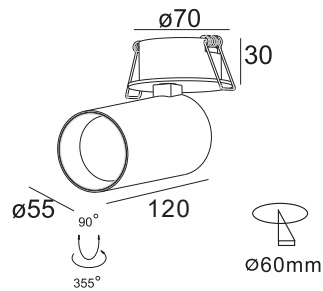

### GAROL-13W-RS

CREE COB 1x13W / AC 230V / 50Hz  
Luminous Flux: 2700 / 3000k 900lm  
CRI: 80 / 90  
Beam Angle: 15° / 26° / 38° / 60°  
Housing Colour: Black / White

### GAROL-13W-RL

CITIZEN COB 1x13W / 350mA  
Luminous Flux: 2700 / 3000k 1300lm  
CRI: 85 / 92  
Beam Angle: 15° / 24° / 36°  
Housing Colour: Black / White

### GAROL-10W-R

CITIZEN COB 1x10W / 500mA  
Luminous Flux: 2700 / 3000k 853lm  
CRI: 85 / 92  
Beam Angle: 15° / 24° / 36°  
Housing Colour: Black / White