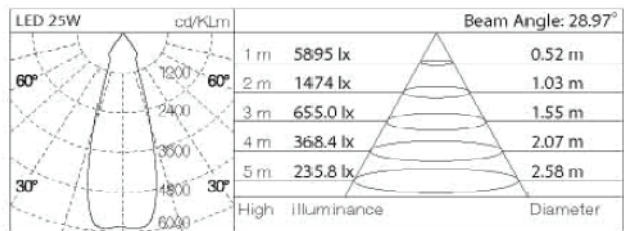

## Dimensions & Materials

<b>Product Dimensions (mm)</b>	133 * 133 * 150
<b>Cutout (mm)</b>	126 * 126
<b>Housing Material</b>	Aluminum Alloy + Powder Coating
<b>Housing Colour</b>	White / Silver / Black

## Dimension & Photometrics

126 x 126mm