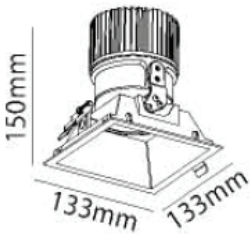

## Dimensions & Materials

<b>Product Dimensions (mm)</b>	133 * 133 * 150
<b>Cutout (mm)</b>	126 * 126
<b>Housing Material</b>	Aluminum Alloy + Powder Coating
<b>Housing Colour</b>	White / Silver / Black

## Dimension & Photometrics

126 x 126mm

## Model

Model#	Dimensions (mm)	Cutout (mm)	Beam Angle	CCT	Lumens	Power	LED
GJRUB-15W-C03					1425	15W	
GJRUB-20W-C03	133*133*150	126*126	15°/25°/38°	2700-6500k	1900	20W	Sharp COB
GJRUB-25W-C03					2375	25W	