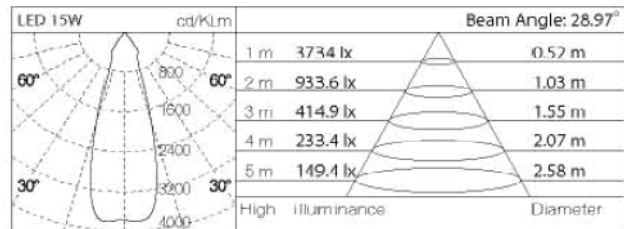

## Specifications

<b>Colour Range</b>	2700 ~ 6500k
<b>Power Consumption</b>	15W / 20W / 25W
<b>Luminous Flux</b>	95lm/W
<b>Input Voltage</b>	100V/240V AC
<b>Output Voltage</b>	36V
<b>Current</b>	400 / 550 / 700mA
<b>Beam angle</b>	15° / 25° / 38°
<b>CRI</b>	>90
<b>Power Factor</b>	>0.95
<b>Chipset</b>	Sharp COB
<b>Driver</b>	Class II

## Dimensions & Materials

<b>Product Dimensions (mm)</b>	133 * 133 * 150
<b>Cutout (mm)</b>	126 * 126
<b>Housing Material</b>	Aluminum Alloy + Powder Coating
<b>Housing Colour</b>	White / Silver / Black

## Dimension & Photometrics

126 x 126mm