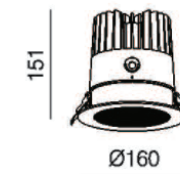

105mm

GDTIN-20W

CITIZEN COB 1X20W / 500mA / 36V
Luminous Flux: 2700 ~ 5000k 1300lm
CRI: 90 / 85
Beam Angle: 20° / 30°
Housing Colour: Black / White

127mm

GDTIN-30W

CITIZEN COB 1X30W / 700mA / 36V
Luminous Flux: 2700 ~ 5000k 2430lm
CRI: 90 / 85
Beam Angle: 20°
Housing Colour: Black / White

145mm

GDTIN-40W

CITIZEN COB 1X40W / 1050mA / 36V
Luminous Flux: 2700 ~ 5000k 3000lm
CRI: 90 / 85
Beam Angle: 15° / 30° / 45°
Housing Colour: Black / White

LM80

3 Yrs
Warranty

RCM

SAA

IP44