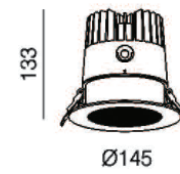

105mm

GDTIN-20W

CITIZEN COB 1X20W / 500mA / 36V
Luminous Flux: 2700 ~ 5000k 1300lm
CRI: 90 / 85
Beam Angle: 20° / 30°
Housing Colour: Black / White

127mm

GDTIN-30W

CITIZEN COB 1X30W / 700mA / 36V
Luminous Flux: 2700 ~ 5000k 2430lm
CRI: 90 / 85
Beam Angle: 20°
Housing Colour: Black / White

145mm

GDTIN-40W

CITIZEN COB 1X40W / 1050mA / 36V
Luminous Flux: 2700 ~ 5000k 3000lm
CRI: 90 / 85
Beam Angle: 15° / 30° / 45°
Housing Colour: Black / White

LM80

3 Yrs
Warranty

RCM

SAA

IP44