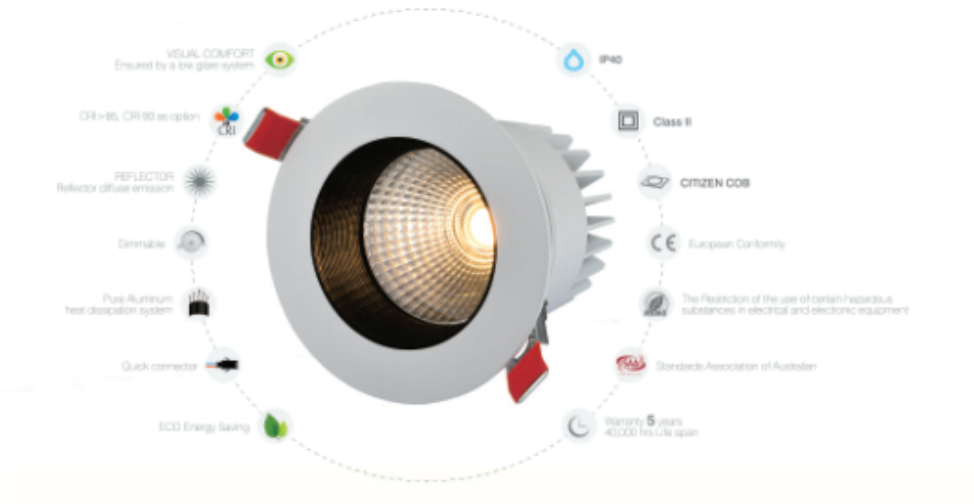

105mm

GDTIN-20W

CITIZEN COB 1X20W / 500mA / 36V
Luminous Flux: 2700 ~ 5000k 1300lm
CRI: 90 / 85
Beam Angle: 20° / 30°
Housing Colour: Black / White

127mm

GDTIN-30W

CITIZEN COB 1X30W / 700mA / 36V
Luminous Flux: 2700 ~ 5000k 2430lm
CRI: 90 / 85
Beam Angle: 20°
Housing Colour: Black / White

145mm

GDTIN-40W

CITIZEN COB 1X40W / 1050mA / 36V
Luminous Flux: 2700 ~ 5000k 3000lm
CRI: 90 / 85
Beam Angle: 15° / 30° / 45°
Housing Colour: Black / White

LM80

3 Yrs
Warranty

RCM

SAA

IP44