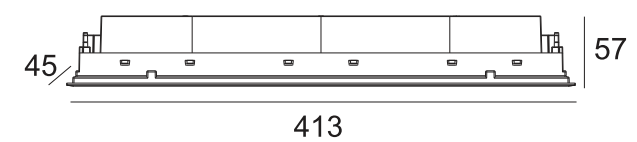

### GAVER-10W

CREE COB 5X2W / 700mA  
Luminous Flux: 2700 / 3000k 800lm  
CRI: 92 / 85  
Beam Angle: 15° / 30° / 45°  
IP Rating: IP20

### GAVER-20W

CITIZEN COB 10X2W / 700mA  
Luminous Flux: 2700 / 3000k 1600lm  
CRI: 92 / 85  
Beam Angle: 15° / 30° / 45°  
IP Rating: IP20