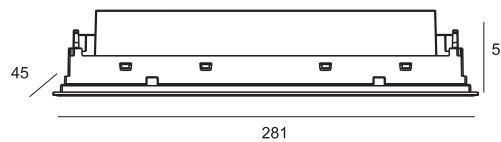

### GAVER-10W

CREE COB 5X2W / 700mA  
Luminous Flux: 2700 / 3000k 800lm  
CRI: 92 / 85  
Beam Angle: 15° / 30° / 45°  
IP Rating: IP20

### GAVER-20W

CITIZEN COB 10X2W / 700mA  
Luminous Flux: 2700 / 3000k 1600lm  
CRI: 92 / 85  
Beam Angle: 15° / 30° / 45°  
IP Rating: IP20