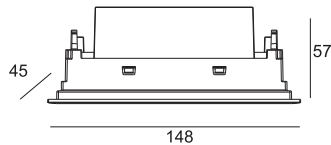

### GAVER-10W

CREE COB 5X2W / 700mA  
Luminous Flux: 2700 / 3000k 800lm  
CRI: 92 / 85  
Beam Angle: 15° / 30° / 45°  
IP Rating: IP20

### GAVER-20W

CITIZEN COB 10X2W / 700mA  
Luminous Flux: 2700 / 3000k 1600lm  
CRI: 92 / 85  
Beam Angle: 15° / 30° / 45°  
IP Rating: IP20