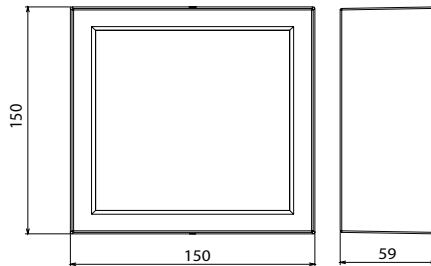

## Specifications

<b>Colour Range</b>	3000-6000k
<b>Power Consumption</b>	8W ~ 18W
<b>Luminous Flux</b>	696lm ~ 1782lm
<b>Input Voltage</b>	200V ~ 240V AC
<b>Output Voltage</b>	60 ~75V
<b>Power Factor</b>	>0.9
<b>CRI</b>	>80
<b>Beam angle</b>	90°
<b>IP Rating</b>	IP 54
<b>Dimmable</b>	Triac Dimmer (option)
<b>Housing Material</b>	Aluminum Alloy + PC Cover
<b>Housing Colour</b>	White

## Dimensions

		8W	100*100*59
Square	15W	150*150*59	
	18W	170*170*59	
	<b>Product Dimensions (mm)</b>		
Round	8W	Ø100*60	
	12W	Ø150*68	
	15W	Ø150*68	
	18W	Ø170*68	

**greenlux**  
cost reduction LED lighting

## Dimensions & Photometrics

Square 8W

Square 15W

Square 18W

Round 8W

Round 12W/15W

Round 18W

8W