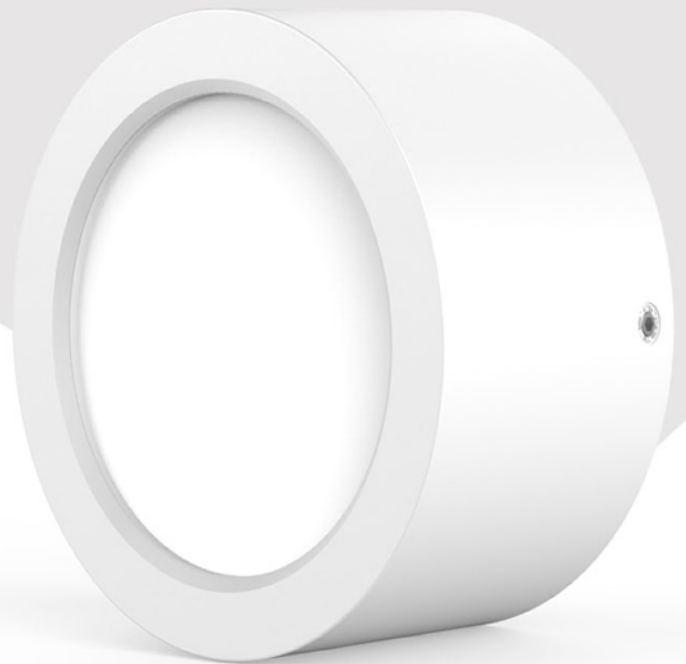

PMMA

diffuser with even light output

PMMA

diffuser with even light output