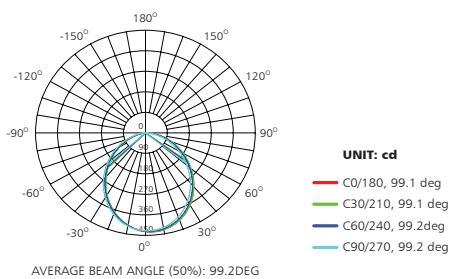

greenlux
cost reduction LED lighting

Honour Series surface Mounted LED Downlight

Dimensions & Photometrics