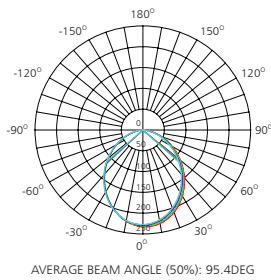

## Specifications

<b>Colour Range</b>	3000-6000k
<b>Power Consumption</b>	8W ~ 18W
<b>Luminous Flux</b>	696lm ~ 1782lm
<b>Input Voltage</b>	200V ~ 240V AC
<b>Output Voltage</b>	60 ~75V
<b>Power Factor</b>	>0.9
<b>CRI</b>	>80
<b>Beam angle</b>	90°
<b>IP Rating</b>	IP 54
<b>Dimmable</b>	Triac Dimmer (option)
<b>Housing Material</b>	Aluminum Alloy + PC Cover
<b>Housing Colour</b>	White

## Dimensions & Photometrics

Square 8W

Square 15W

Square 18W

Round 8W

Round 12W/15W

Round 18W

8W