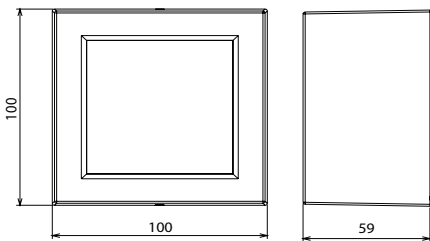

greenlux
cost reduction LED lighting

Honour Series surface Mounted LED Downlight

Dimensions & Photometrics

Square 8W