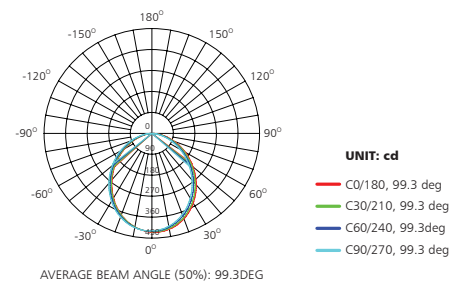

greenlux
cost reduction LED lighting

Honour Series surface Mounted LED Downlight

Dimensions & Photometrics