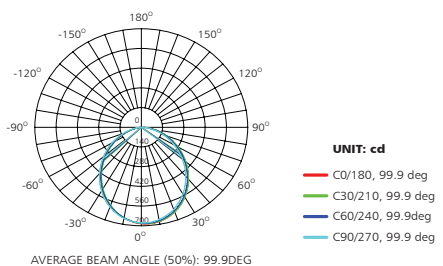

greenlux
cost reduction LED lighting

Honour Series surface Mounted LED Downlight

Dimensions & Photometrics