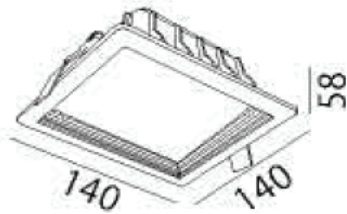

greenlux
cost reduction LED lighting

Rubix Series 01 Recessed LED Downlight

Dimensions & Photometrics

8W

18W

28W

Model

Model#	Dimensions (mm)	Cutout (mm)	Beam Angle	CCT	Lumens	Wattage	LED	Dimmer (option)
GURUB-8W	140*140*58	Ø125*125	102°	3000-6000k	760	8W	Seoul SMD	Triac
GURUB-18W	180*180*68	Ø160*160	102°	3000-6000k	1710	18W	Seoul SMD	Triac
GURUB-28W	220*220*68	Ø195*195	102°	3000-6000k	2660	28W	Seoul SMD	Triac