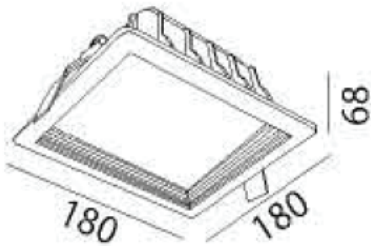

greenlux
cost reduction LED lighting

Rubix Series 01 Recessed LED Downlight

Dimensions & Photometrics

8W

18W

28W

Model

Model#	Dimensions (mm)	Cutout (mm)	Beam Angle	CCT	Lumens	Wattage	LED	Dimmer (option)
GURUB-8W	140*140*58	Ø125*125	102°	3000-6000k	760	8W	Seoul SMD	Triac
GURUB-18W	180*180*68	Ø160*160	102°	3000-6000k	1710	18W	Seoul SMD	Triac
GURUB-28W	220*220*68	Ø195*195	102°	3000-6000k	2660	28W	Seoul SMD	Triac