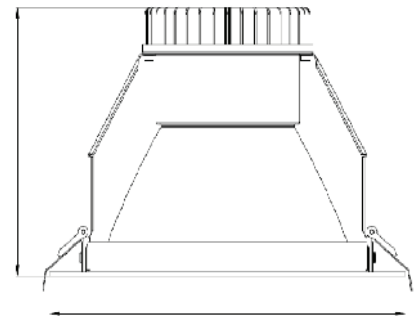

greenlux
cost reduction LED lighting

Shine Series Deep Recessed LED Downlight

- Available in 22W ~ 70W
- 6" / 8" / 10" size available
- Anti-glare design, low UGR<19
- High quality citizen COB chipset
- Australian Safety Standard SAA Driver
- 2 types of reflector options
- High quality die-casting aluminum alloy housing
- Clear & Frosted diffuser options
- 3 Years Warranty
- Applications include ceilings, walls, walkways, hotels, restaurants, museums & display cases

Specifications

Colour Range	3000-6000k
Luminous Flux	95lm/W
Power Consumption	22W ~ 70W
Input Voltage	AC200-240V 50-60Hz
Beam angle	25° / 36° / 45° / 65° / 80°
CRI	>85
Power Factor	>0.95

Dimensions & Materials

	6"	8"	10"	Cutout
Product Dimensions (mm)	Ø190	Ø230	Ø280	Ø175 Ø215 Ø245
Housing Material	Die-casting Aluminum Alloy			
Housing Material	White / Silver / Black			

greenlux
cost reduction LED lighting

Shine Series Deep Recessed LED Downlight