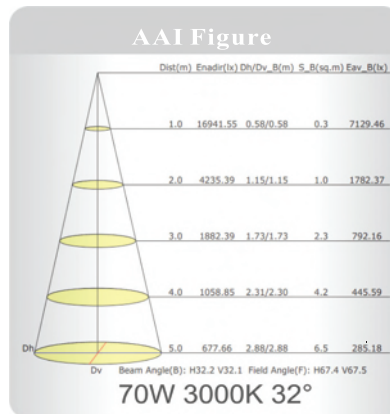

Specifications

Colour Range	3000-6000k
Luminous Flux	95lm/W
Power Consumption	22W ~ 70W
Input Voltage	AC200-240V 50-60Hz
Beam angle	25° / 36° / 45° / 65° / 80°
CRI	>85
Power Factor	>0.95

Dimensions & Materials

	6"	8"	10"	Cutout
Product Dimensions (mm)	Ø190	Ø230	Ø280	Ø175 Ø215 Ø245
Housing Material	Die-casting Aluminum Alloy			
Housing Material	White / Silver / Black			

greenlux
cost reduction LED lighting

Shine Series Deep Recessed LED Downlight

Photometrics

Shine Series Deep Recessed LED Downlight

Model#	Dimension (mm)	Cutout (mm)	Beam Angle (°)	Lumen (lm)	LED	Dimmer (option)
6 inch						
GKSHI-22W-6	Ø190*153			2350	Citizen COB	Triac/1-10V/ Dali/C-Bus
GKSHI-28W-6				2839		
GKSHI-38W-6	Ø190*168	Ø175	25/45/55	4161	Citizen COB	Triac/1-10V/ Dali/C-Bus
GKSHI-50W-6	Ø190*188			5161		
GKSHI-60W-6	Ø190*208			5518	Citizen COB	Triac/1-10V/ Dali/C-Bus
GKSHI-70W-6				7760		
8 inch						
GKSHI-22W-8	Ø230*157			2350	Citizen COB	Triac/1-10V/ Dali/C-Bus
GKSHI-28W-8				2839		
GKSHI-38W-8	Ø230*172	Ø215	25/45/55	4161	Citizen COB	Triac/1-10V/ Dali/C-Bus
GKSHI-50W-8	Ø230*198			5161		
GKSHI-60W-8	Ø230*212			5518	Citizen COB	Triac/1-10V/ Dali/C-Bus
GKSHI-70W-8				7760		
10 inch						
GKSHI-22W-10	Ø280*188			2350	Citizen COB	Triac/1-10V/ Dali/C-Bus
GKSHI-28W-10				2839		
GKSHI-38W-10	Ø280*203	Ø245	25/45/55	4161	Citizen COB	Triac/1-10V/ Dali/C-Bus
GKSHI-50W-10	Ø280*223			5161		
GKSHI-60W-10	Ø280*243			5518	Citizen COB	Triac/1-10V/ Dali/C-Bus
GKSHI-70W-10				7760		
10 inch (New Version)						
GKSHI-22W-10	Ø280*188			2350	Citizen COB	Triac/1-10V/ Dali/C-Bus
GKSHI-28W-10				2839		
GKSHI-38W-10	Ø280*203	Ø260	25/45/65/80	4161	Citizen COB	Triac/1-10V/ Dali/C-Bus
GKSHI-50W-10	Ø280*223			5161		
GKSHI-60W-10	Ø280*243			5518	Citizen COB	Triac/1-10V/ Dali/C-Bus
GKSHI-70W-10				7760		