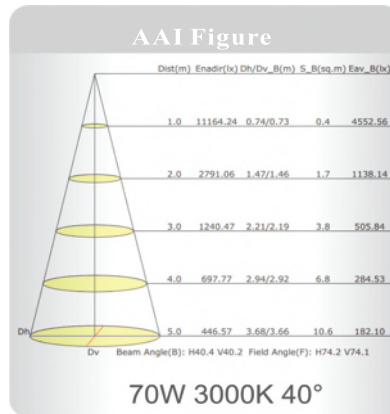

Specifications

Colour Range	3000-6000k
Luminous Flux	95lm/W
Power Consumption	22W ~ 70W
Input Voltage	AC200-240V 50-60Hz
Beam angle	25° / 36° / 45° / 65° / 80°
CRI	>85
Power Factor	>0.95

Dimensions & Materials

	6"	8"	10"	Cutout
Product Dimensions (mm)	Ø190	Ø230	Ø280	Ø175 Ø215 Ø245
Housing Material	Die-casting Aluminum Alloy			
Housing Material	White / Silver / Black			

greenlux
cost reduction LED lighting

Shine Series Deep Recessed LED Downlight

Photometrics

Shine Series Deep Recessed LED Downlight

Model#	Dimension (mm)	Cutout (mm)	Beam Angle (°)	Lumen (lm)	LED	Dimmer (option)
6 inch						
GKSHI-22W-6	Ø190*153			2350	Citizen COB	Triac/1-10V/ Dali/C-Bus
GKSHI-28W-6				2839		
GKSHI-38W-6	Ø190*168	Ø175	25/45/55	4161	Citizen COB	Triac/1-10V/ Dali/C-Bus
GKSHI-50W-6	Ø190*188			5161		
GKSHI-60W-6	Ø190*208			5518	Citizen COB	Triac/1-10V/ Dali/C-Bus
GKSHI-70W-6				7760		
8 inch						
GKSHI-22W-8	Ø230*157			2350	Citizen COB	Triac/1-10V/ Dali/C-Bus
GKSHI-28W-8				2839		
GKSHI-38W-8	Ø230*172	Ø215	25/45/55	4161	Citizen COB	Triac/1-10V/ Dali/C-Bus
GKSHI-50W-8	Ø230*198			5161		
GKSHI-60W-8	Ø230*212			5518	Citizen COB	Triac/1-10V/ Dali/C-Bus
GKSHI-70W-8				7760		
10 inch						
GKSHI-22W-10	Ø280*188			2350	Citizen COB	Triac/1-10V/ Dali/C-Bus
GKSHI-28W-10				2839		
GKSHI-38W-10	Ø280*203	Ø245	25/45/55	4161	Citizen COB	Triac/1-10V/ Dali/C-Bus
GKSHI-50W-10	Ø280*223			5161		
GKSHI-60W-10	Ø280*243			5518	Citizen COB	Triac/1-10V/ Dali/C-Bus
GKSHI-70W-10				7760		
10 inch (New Version)						
GKSHI-22W-10	Ø280*188			2350	Citizen COB	Triac/1-10V/ Dali/C-Bus
GKSHI-28W-10				2839		
GKSHI-38W-10	Ø280*203	Ø260	25/45/65/80	4161	Citizen COB	Triac/1-10V/ Dali/C-Bus
GKSHI-50W-10	Ø280*223			5161		
GKSHI-60W-10	Ø280*243			5518	Citizen COB	Triac/1-10V/ Dali/C-Bus
GKSHI-70W-10				7760		