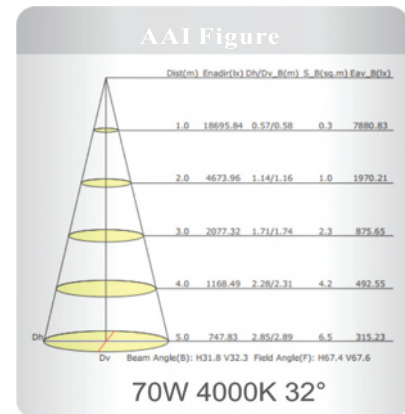

Specifications

Colour Range	3000-6000k
Luminous Flux	95lm/W
Power Consumption	22W ~ 70W
Input Voltage	AC200-240V 50-60Hz
Beam angle	25° / 36° / 45° / 65° / 80°
CRI	>85
Power Factor	>0.95

Dimensions & Materials

	6"	8"	10"	Cutout
Product Dimensions (mm)	Ø190	Ø230	Ø280	Ø175 Ø215 Ø245
Housing Material	Die-casting Aluminum Alloy			
Housing Material	White / Silver / Black			

greenlux
cost reduction LED lighting

Shine Series Deep Recessed LED Downlight

Photometrics

Shine Series Deep Recessed LED Downlight

Model#	Dimension (mm)	Cutout (mm)	Beam Angle (°)	Lumen (lm)	LED	Dimmer (option)
6 inch						
GKSHI-22W-6	Ø190*153			2350	Citizen COB	Triac/1-10V/ Dali/C-Bus
GKSHI-28W-6				2839		
GKSHI-38W-6	Ø190*168	Ø175	25/45/55	4161	Citizen COB	Triac/1-10V/ Dali/C-Bus
GKSHI-50W-6	Ø190*188			5161		
GKSHI-60W-6	Ø190*208			5518	Citizen COB	Triac/1-10V/ Dali/C-Bus
GKSHI-70W-6				7760		
8 inch						
GKSHI-22W-8	Ø230*157			2350	Citizen COB	Triac/1-10V/ Dali/C-Bus
GKSHI-28W-8				2839		
GKSHI-38W-8	Ø230*172	Ø215	25/45/55	4161	Citizen COB	Triac/1-10V/ Dali/C-Bus
GKSHI-50W-8	Ø230*198			5161		
GKSHI-60W-8	Ø230*212			5518	Citizen COB	Triac/1-10V/ Dali/C-Bus
GKSHI-70W-8				7760		
10 inch						
GKSHI-22W-10	Ø280*188			2350	Citizen COB	Triac/1-10V/ Dali/C-Bus
GKSHI-28W-10				2839		
GKSHI-38W-10	Ø280*203	Ø245	25/45/55	4161	Citizen COB	Triac/1-10V/ Dali/C-Bus
GKSHI-50W-10	Ø280*223			5161		
GKSHI-60W-10	Ø280*243			5518	Citizen COB	Triac/1-10V/ Dali/C-Bus
GKSHI-70W-10				7760		
10 inch (New Version)						
GKSHI-22W-10	Ø280*188			2350	Citizen COB	Triac/1-10V/ Dali/C-Bus
GKSHI-28W-10				2839		
GKSHI-38W-10	Ø280*203	Ø260	25/45/65/80	4161	Citizen COB	Triac/1-10V/ Dali/C-Bus
GKSHI-50W-10	Ø280*223			5161		
GKSHI-60W-10	Ø280*243			5518	Citizen COB	Triac/1-10V/ Dali/C-Bus
GKSHI-70W-10				7760		