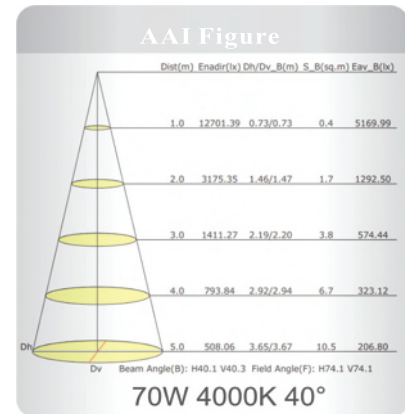

Specifications

Colour Range	3000-6000k
Luminous Flux	95lm/W
Power Consumption	22W ~ 70W
Input Voltage	AC200-240V 50-60Hz
Beam angle	25° / 36° / 45° / 65° / 80°
CRI	>85
Power Factor	>0.95

Dimensions & Materials

	6"	8"	10"	Cutout
Product Dimensions (mm)	Ø190	Ø230	Ø280	Ø175 Ø215 Ø245
Housing Material	Die-casting Aluminum Alloy			
Housing Material	White / Silver / Black			

greenlux
cost reduction LED lighting

Shine Series Deep Recessed LED Downlight

Photometrics

Shine Series Deep Recessed LED Downlight

Model#	Dimension (mm)	Cutout (mm)	Beam Angle (°)	Lumen (lm)	LED	Dimmer (option)
6 inch						
GKSHI-22W-6	Ø190*153			2350	Citizen COB	Triac/1-10V/ Dali/C-Bus
GKSHI-28W-6				2839		
GKSHI-38W-6	Ø190*168	Ø175	25/45/55	4161	Citizen COB	Triac/1-10V/ Dali/C-Bus
GKSHI-50W-6	Ø190*188			5161		
GKSHI-60W-6	Ø190*208			5518	Citizen COB	Triac/1-10V/ Dali/C-Bus
GKSHI-70W-6				7760		
8 inch						
GKSHI-22W-8	Ø230*157			2350	Citizen COB	Triac/1-10V/ Dali/C-Bus
GKSHI-28W-8				2839		
GKSHI-38W-8	Ø230*172	Ø215	25/45/55	4161	Citizen COB	Triac/1-10V/ Dali/C-Bus
GKSHI-50W-8	Ø230*198			5161		
GKSHI-60W-8	Ø230*212			5518	Citizen COB	Triac/1-10V/ Dali/C-Bus
GKSHI-70W-8				7760		
10 inch						
GKSHI-22W-10	Ø280*188			2350	Citizen COB	Triac/1-10V/ Dali/C-Bus
GKSHI-28W-10				2839		
GKSHI-38W-10	Ø280*203	Ø245	25/45/55	4161	Citizen COB	Triac/1-10V/ Dali/C-Bus
GKSHI-50W-10	Ø280*223			5161		
GKSHI-60W-10	Ø280*243			5518	Citizen COB	Triac/1-10V/ Dali/C-Bus
GKSHI-70W-10				7760		
10 inch (New Version)						
GKSHI-22W-10	Ø280*188			2350	Citizen COB	Triac/1-10V/ Dali/C-Bus
GKSHI-28W-10				2839		
GKSHI-38W-10	Ø280*203	Ø260	25/45/65/80	4161	Citizen COB	Triac/1-10V/ Dali/C-Bus
GKSHI-50W-10	Ø280*223			5161		
GKSHI-60W-10	Ø280*243			5518	Citizen COB	Triac/1-10V/ Dali/C-Bus
GKSHI-70W-10				7760		