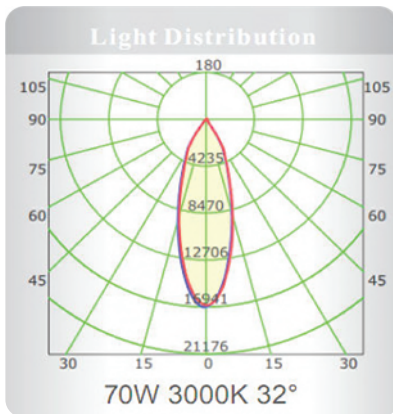

Specifications

Colour Range	3000-6000k
Luminous Flux	95lm/W
Power Consumption	22W ~ 70W
Input Voltage	AC200-240V 50-60Hz
Beam angle	25° / 36° / 45° / 65° / 80°
CRI	>85
Power Factor	>0.95

Dimensions & Materials

	6"	8"	10"	Cutout
Product Dimensions (mm)	Ø190	Ø230	Ø280	Ø175 Ø215 Ø245
Housing Material	Die-casting Aluminum Alloy			
Housing Material	White / Silver / Black			

greenlux
cost reduction LED lighting

Shine Series Deep Recessed LED Downlight

Photometrics

Shine Series Deep Recessed LED Downlight

Model#	Dimension (mm)	Cutout (mm)	Beam Angle (°)	Lumen (lm)	LED	Dimmer (option)
6 inch						
GKSHI-22W-6	Ø190*153			2350	Citizen COB	Triac/1-10V/ Dali/C-Bus
GKSHI-28W-6				2839		
GKSHI-38W-6	Ø190*168	Ø175	25/45/55	4161	Citizen COB	Triac/1-10V/ Dali/C-Bus
GKSHI-50W-6	Ø190*188			5161		
GKSHI-60W-6	Ø190*208			5518	Citizen COB	Triac/1-10V/ Dali/C-Bus
GKSHI-70W-6				7760		
8 inch						
GKSHI-22W-8	Ø230*157			2350	Citizen COB	Triac/1-10V/ Dali/C-Bus
GKSHI-28W-8				2839		
GKSHI-38W-8	Ø230*172	Ø215	25/45/55	4161	Citizen COB	Triac/1-10V/ Dali/C-Bus
GKSHI-50W-8	Ø230*198			5161		
GKSHI-60W-8	Ø230*212			5518	Citizen COB	Triac/1-10V/ Dali/C-Bus
GKSHI-70W-8				7760		
10 inch						
GKSHI-22W-10	Ø280*188			2350	Citizen COB	Triac/1-10V/ Dali/C-Bus
GKSHI-28W-10				2839		
GKSHI-38W-10	Ø280*203	Ø245	25/45/55	4161	Citizen COB	Triac/1-10V/ Dali/C-Bus
GKSHI-50W-10	Ø280*223			5161		
GKSHI-60W-10	Ø280*243			5518	Citizen COB	Triac/1-10V/ Dali/C-Bus
GKSHI-70W-10				7760		
10 inch (New Version)						
GKSHI-22W-10	Ø280*188			2350	Citizen COB	Triac/1-10V/ Dali/C-Bus
GKSHI-28W-10				2839		
GKSHI-38W-10	Ø280*203	Ø260	25/45/65/80	4161	Citizen COB	Triac/1-10V/ Dali/C-Bus
GKSHI-50W-10	Ø280*223			5161		
GKSHI-60W-10	Ø280*243			5518	Citizen COB	Triac/1-10V/ Dali/C-Bus
GKSHI-70W-10				7760		