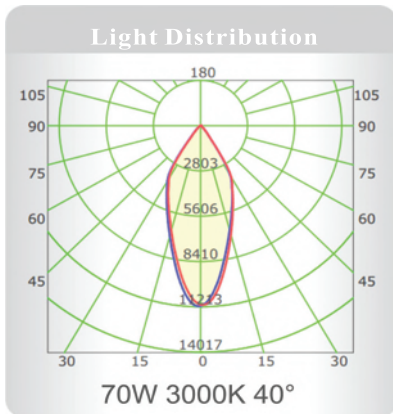

Specifications

Colour Range	3000-6000k
Luminous Flux	95lm/W
Power Consumption	22W ~ 70W
Input Voltage	AC200-240V 50-60Hz
Beam angle	25° / 36° / 45° / 65° / 80°
CRI	>85
Power Factor	>0.95

Dimensions & Materials

	6"	8"	10"	Cutout
Product Dimensions (mm)	Ø190	Ø230	Ø280	Ø175 Ø215 Ø245
Housing Material	Die-casting Aluminum Alloy			
Housing Material	White / Silver / Black			

greenlux
cost reduction LED lighting

Shine Series Deep Recessed LED Downlight

Photometrics

Shine Series Deep Recessed LED Downlight

Model#	Dimension (mm)	Cutout (mm)	Beam Angle (°)	Lumen (lm)	LED	Dimmer (option)
6 inch						
GKSHI-22W-6	Ø190*153			2350	Citizen COB	Triac/1-10V/ Dali/C-Bus
GKSHI-28W-6				2839		
GKSHI-38W-6	Ø190*168	Ø175	25/45/55	4161	Citizen COB	Triac/1-10V/ Dali/C-Bus
GKSHI-50W-6	Ø190*188			5161		
GKSHI-60W-6	Ø190*208			5518	Citizen COB	Triac/1-10V/ Dali/C-Bus
GKSHI-70W-6				7760		
8 inch						
GKSHI-22W-8	Ø230*157			2350	Citizen COB	Triac/1-10V/ Dali/C-Bus
GKSHI-28W-8				2839		
GKSHI-38W-8	Ø230*172	Ø215	25/45/55	4161	Citizen COB	Triac/1-10V/ Dali/C-Bus
GKSHI-50W-8	Ø230*198			5161		
GKSHI-60W-8	Ø230*212			5518	Citizen COB	Triac/1-10V/ Dali/C-Bus
GKSHI-70W-8				7760		
10 inch						
GKSHI-22W-10	Ø280*188			2350	Citizen COB	Triac/1-10V/ Dali/C-Bus
GKSHI-28W-10				2839		
GKSHI-38W-10	Ø280*203	Ø245	25/45/55	4161	Citizen COB	Triac/1-10V/ Dali/C-Bus
GKSHI-50W-10	Ø280*223			5161		
GKSHI-60W-10	Ø280*243			5518	Citizen COB	Triac/1-10V/ Dali/C-Bus
GKSHI-70W-10				7760		
10 inch (New Version)						
GKSHI-22W-10	Ø280*188			2350	Citizen COB	Triac/1-10V/ Dali/C-Bus
GKSHI-28W-10				2839		
GKSHI-38W-10	Ø280*203	Ø260	25/45/65/80	4161	Citizen COB	Triac/1-10V/ Dali/C-Bus
GKSHI-50W-10	Ø280*223			5161		
GKSHI-60W-10	Ø280*243			5518	Citizen COB	Triac/1-10V/ Dali/C-Bus
GKSHI-70W-10				7760		