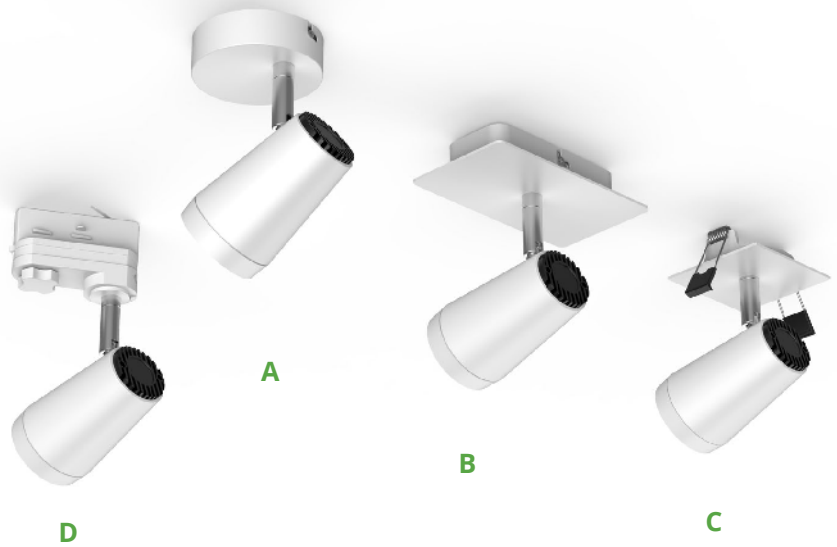

greenlux
cost reduction LED lighting

Accord Series 02 LED Track Spot Light

- Available in multiple installation: recessed, surface mounted & track mounted
- 340° horizontal & 90° vertical rotatable
- High quality COB light source
- Performs high efficiency and energy saving, Up to 80% energy saving compared to standard CFL
- Replaces traditional track lights
- IP20 for indoor use only
- 3 Years Warranty
- Applications include shopping centres, galleries, cafes, hotels, theatres, museums & display cases

Specifications

Colour Range	2700 ~ 5000K
Lumens	80 ~ 85lm/W
Power Consumption	10W / 20W / 30W
Input Voltage	100V/240V AC
Chipset	COB
Beam angle	36° & 60°
Power Factor	>0.9
Dimmable	Triac Dimmer (option)
CRI	>80
IP	20

EXCELLENT HEAT DISSIPATION

adopts die-casting ADC12

Surface Mounted
A

Surface Mounted
B

Recessed
C

Track
D

Lamp with surface mounted, track adaptor and recessed installations, can meet different demands and easy to install

greenlux
cost reduction LED lighting

Accord Series 02 LED Track Spot Light

10W

20W

30W

greenlux
cost reduction LED lighting

Accord Series 02 LED Track Spot Light

Model	Installation	Product size (mm)	LED	Beam Angle	Dimmable (option)
GUACC-10W-02-A	Surface Mounted-A	97x61x158	COB	36° & 60°	Triac
GUACC-20W-02-A	Surface Mounted-A	240x61x158	COB	36° & 60°	Triac
GUACC-30W-02-A	Surface Mounted-A	240x61x158	COB	36° & 60°	Triac
GUACC-10W-02-B	Surface Mounted-B	97x61x160	COB	36° & 60°	Triac
GUACC-20W-02-B	Surface Mounted-B	250x61x160	COB	36° & 60°	Triac
GUACC-30W-02-B	Surface Mounted-B	370x61x160	COB	36° & 60°	Triac
GUACC-10W-02-C	Recessed-C	97x61x167	COB	36° & 60°	Triac
GUACC-10W-02-D	Track Mounted-D	97x61x175	COB	36° & 60°	Triac