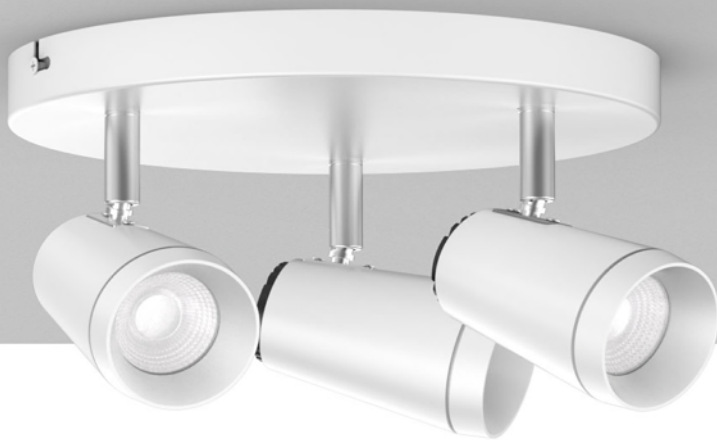

greenlux
cost reduction LED lighting

Accord Series 02 LED Track Spot Light

- Available in multiple installation: recessed, surface mounted & track mounted
- 340° horizontal & 90° vertical rotatable
- High quality COB light source
- Performs high efficiency and energy saving, Up to 80% energy saving compared to standard CFL
- Replaces traditional track lights
- IP20 for indoor use only
- 3 Years Warranty
- Applications include shopping centres, galleries, cafes, hotels, theatres, museums & display cases

Specifications

Colour Range	2700 ~ 5000K
Lumens	80 ~ 85lm/W
Power Consumption	10W / 20W / 30W
Input Voltage	100V/240V AC
Chipset	COB
Beam angle	36° & 60°
Power Factor	>0.9
Dimmable	Triac Dimmer (option)
CRI	>80
IP	20

Materials

Housing Materials	Aluminum Die-casting
Housing Colour	White or Black

ADJUSTABLE LIGHTING

orientation with 340 degree in horizontal direction and 90 in vertical direction provided

TRACK LIGHT

CR180 and high efficient COB led chip to assure that high center luminous intensity

EXCELLENT HEAT DISSIPATION

adopts die-casting ADC12

Surface Mounted
A

Surface Mounted
B

Recessed
C

Track
D

Lamp with surface mounted, track adaptor and recessed installations, can meet different demands and easy to install