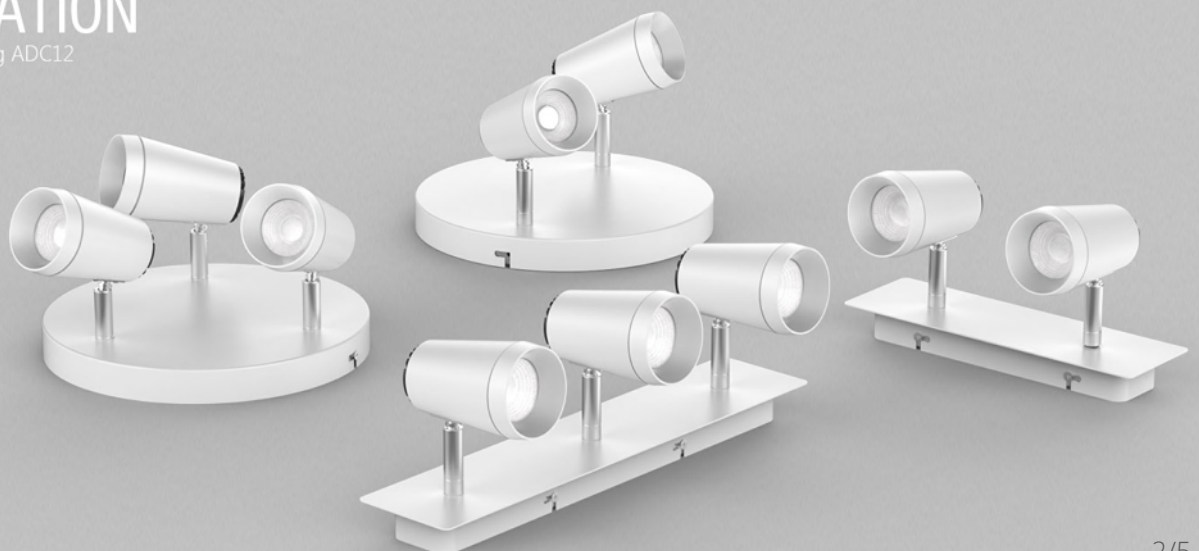

greenlux
cost reduction LED lighting

Accord Series 02 LED Track Spot Light

- Available in multiple installation: recessed, surface mounted & track mounted
- 340° horizontal & 90° vertical rotatable
- High quality COB light source
- Performs high efficiency and energy saving, Up to 80% energy saving compared to standard CFL
- Replaces traditional track lights
- IP20 for indoor use only
- 3 Years Warranty
- Applications include shopping centres, galleries, cafes, hotels, theatres, museums & display cases

Materials

Housing Materials	Aluminum Die-casting
Housing Colour	White or Black

ADJUSTABLE LIGHTING

orientation with 340 degree in horizontal direction and 90 in vertical direction provided

TRACK LIGHT

CR180 and high efficient COB led chip to assure that high center luminous intensity

EXCELLENT HEAT DISSIPATION

adopts die-casting ADC12

Surface Mounted
A

Surface Mounted
B

Recessed
C

Track
D

Lamp with surface mounted, track adaptor and recessed installations, can meet different demands and easy to install

greenlux
cost reduction LED lighting

Accord Series 02 LED Track Spot Light

10W

20W

30W

greenlux
cost reduction LED lighting

Accord Series 02 LED Track Spot Light

Model	Installation	Product size (mm)	LED	Beam Angle	Dimmable (option)
GUACC-10W-02-A	Surface Mounted-A	97x61x158	COB	36° & 60°	Triac
GUACC-20W-02-A	Surface Mounted-A	240x61x158	COB	36° & 60°	Triac
GUACC-30W-02-A	Surface Mounted-A	240x61x158	COB	36° & 60°	Triac
GUACC-10W-02-B	Surface Mounted-B	97x61x160	COB	36° & 60°	Triac
GUACC-20W-02-B	Surface Mounted-B	250x61x160	COB	36° & 60°	Triac
GUACC-30W-02-B	Surface Mounted-B	370x61x160	COB	36° & 60°	Triac
GUACC-10W-02-C	Recessed-C	97x61x167	COB	36° & 60°	Triac
GUACC-10W-02-D	Track Mounted-D	97x61x175	COB	36° & 60°	Triac