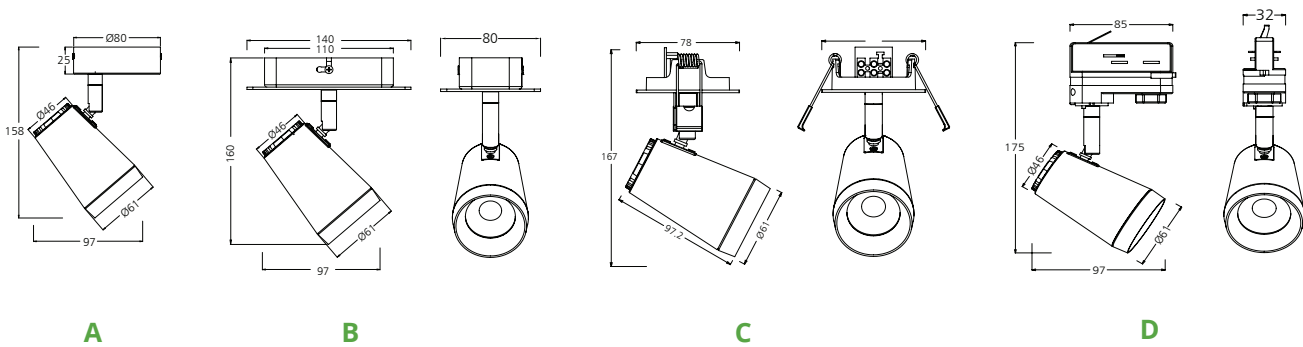

Materials

Housing Materials	Aluminum Die-casting
Housing Colour	White or Black

ADJUSTABLE LIGHTING

orientation with 340 degree in horizontal direction and 90 in vertical direction provided

TRACK LIGHT

CR180 and high efficient COB led chip to assure that high center luminous intensity

greenlux
cost reduction LED lighting

Accord Series 02 LED Track Spot Light

10W

20W

30W

greenlux
cost reduction LED lighting

Accord Series 02 LED Track Spot Light

Model	Installation	Product size (mm)	LED	Beam Angle	Dimmable (option)
GUACC-10W-02-A	Surface Mounted-A	97x61x158	COB	36° & 60°	Triac
GUACC-20W-02-A	Surface Mounted-A	240x61x158	COB	36° & 60°	Triac
GUACC-30W-02-A	Surface Mounted-A	240x61x158	COB	36° & 60°	Triac
GUACC-10W-02-B	Surface Mounted-B	97x61x160	COB	36° & 60°	Triac
GUACC-20W-02-B	Surface Mounted-B	250x61x160	COB	36° & 60°	Triac
GUACC-30W-02-B	Surface Mounted-B	370x61x160	COB	36° & 60°	Triac
GUACC-10W-02-C	Recessed-C	97x61x167	COB	36° & 60°	Triac
GUACC-10W-02-D	Track Mounted-D	97x61x175	COB	36° & 60°	Triac