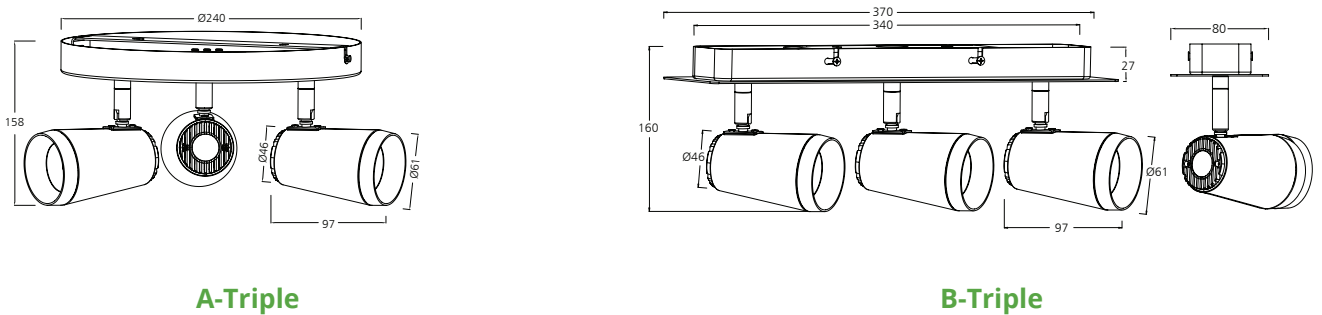

Materials

Housing Materials	Aluminum Die-casting
Housing Colour	White or Black

ADJUSTABLE LIGHTING

orientation with 340 degree in horizontal direction and 90 in vertical direction provided

TRACK LIGHT

CR180 and high efficient COB led chip to assure that high center luminous intensity

greenlux
cost reduction LED lighting

Accord Series 02 LED Track Spot Light

10W

20W

30W

greenlux
cost reduction LED lighting

Accord Series 02 LED Track Spot Light

Model	Installation	Product size (mm)	LED	Beam Angle	Dimmable (option)
GUACC-10W-02-A	Surface Mounted-A	97x61x158	COB	36° & 60°	Triac
GUACC-20W-02-A	Surface Mounted-A	240x61x158	COB	36° & 60°	Triac
GUACC-30W-02-A	Surface Mounted-A	240x61x158	COB	36° & 60°	Triac
GUACC-10W-02-B	Surface Mounted-B	97x61x160	COB	36° & 60°	Triac
GUACC-20W-02-B	Surface Mounted-B	250x61x160	COB	36° & 60°	Triac
GUACC-30W-02-B	Surface Mounted-B	370x61x160	COB	36° & 60°	Triac
GUACC-10W-02-C	Recessed-C	97x61x167	COB	36° & 60°	Triac
GUACC-10W-02-D	Track Mounted-D	97x61x175	COB	36° & 60°	Triac