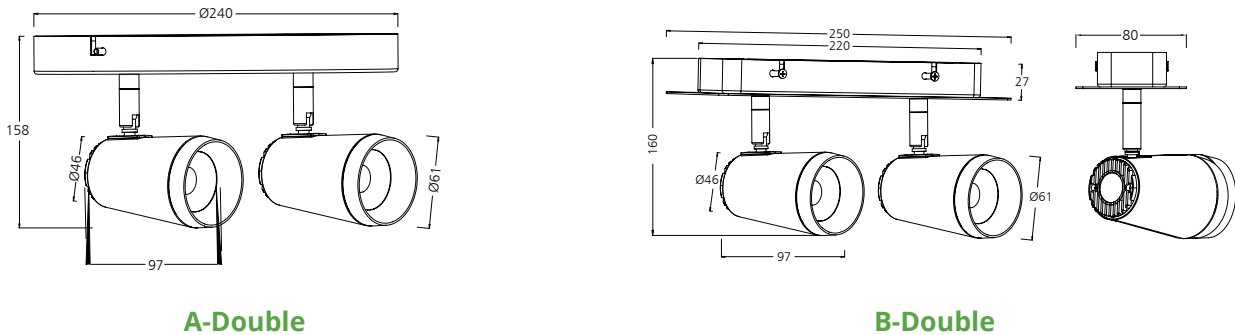

Materials

Housing Materials	Aluminum Die-casting
Housing Colour	White or Black

ADJUSTABLE LIGHTING

orientation with 340 degree in horizontal direction and 90 in vertical direction provided

TRACK LIGHT

CR180 and high efficient COB led chip to assure that high center luminous intensity

EXCELLENT HEAT DISSIPATION

adopts die-casting ADC12

Surface Mounted
A

Surface Mounted
B

Recessed
C

Track
D

Lamp with surface mounted, track adaptor and recessed installations, can meet different demands and easy to install

greenlux
cost reduction LED lighting

Accord Series 02 LED Track Spot Light

10W

20W

30W

greenlux
cost reduction LED lighting

Accord Series 02 LED Track Spot Light

Model	Installation	Product size (mm)	LED	Beam Angle	Dimmable (option)
GUACC-10W-02-A	Surface Mounted-A	97x61x158	COB	36° & 60°	Triac
GUACC-20W-02-A	Surface Mounted-A	240x61x158	COB	36° & 60°	Triac
GUACC-30W-02-A	Surface Mounted-A	240x61x158	COB	36° & 60°	Triac
GUACC-10W-02-B	Surface Mounted-B	97x61x160	COB	36° & 60°	Triac
GUACC-20W-02-B	Surface Mounted-B	250x61x160	COB	36° & 60°	Triac
GUACC-30W-02-B	Surface Mounted-B	370x61x160	COB	36° & 60°	Triac
GUACC-10W-02-C	Recessed-C	97x61x167	COB	36° & 60°	Triac
GUACC-10W-02-D	Track Mounted-D	97x61x175	COB	36° & 60°	Triac