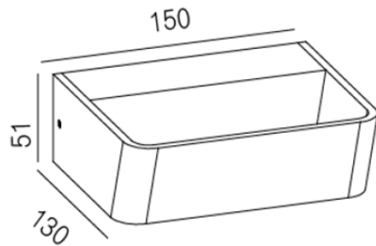

LED Wall Light

Specification

Product code:	GJALL-3W-BX
Power:	3W
Electric data:	AC 100-240V 50-60Hz
Lumen:	225 lm
Beam angle:	Flood Beam Angle
Color temperature:	3000K ~ 6000K
IP class:	IP20
Fixture size:	150 * 51 * 130mm
Cutout size:	/
LED source:	COB LED
CRI:	>80 & >90
Fixture material:	Aluminum
Finish:	White / Grey / Black