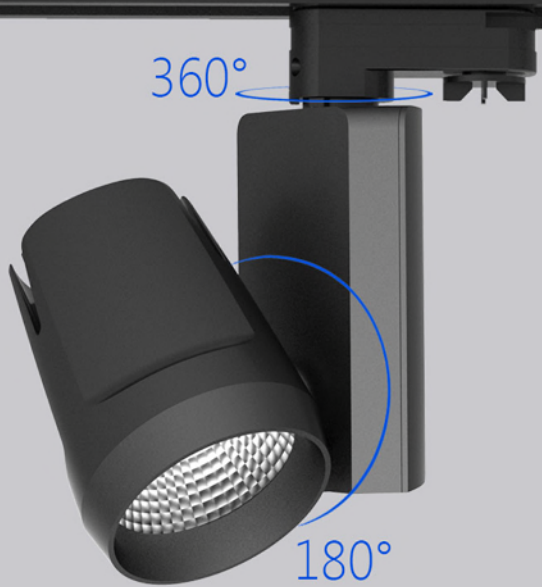

## Canaan Series 01 LED Track Light

- 360° horizontal & 180° vertical rotatable
- High quality COB light source
- Even light output with anti-glare & dark spot
- Performs high efficiency and energy saving, Up to 80% energy saving compared to standard CFL
- Replaces traditional track lights
- IP20 for indoor use only
- 3 Years Warranty
- Applications include shopping centres, galleries, cafes, hotels, theatres, museums & display cases

### Specifications

<b>Colour Range</b>	2700 ~ 5000K
<b>Lumens</b>	100lm/W
<b>Power Consumption</b>	15W / 25W / 35W / 45W
<b>Input Voltage</b>	100V/240V AC
<b>Chipset</b>	COB
<b>Beam angle</b>	15° ~ 45°

## ADJUSTABLE LIGHTING

orientation with 360 degree in horizontal direction and 180 in vertical direction provided.

## Canaan Series 01 LED Track Light

Model	Installation	Product size (mm)	LED	Beam Angle	Lumen (lm)
GUCAN-15W-01	Track Mounted	102*68*160	COB	24°/45°	1470
GUCAN-25W-01	Track Mounted	146*90*212	COB	15°/24°/36°	2600
GUCAN-35W-01	Track Mounted	161*105*215	COB	15°/24°/36°	3450
GUCAN-45W-01	Track Mounted	161*105*215	COB	15°/24°/36°	4280