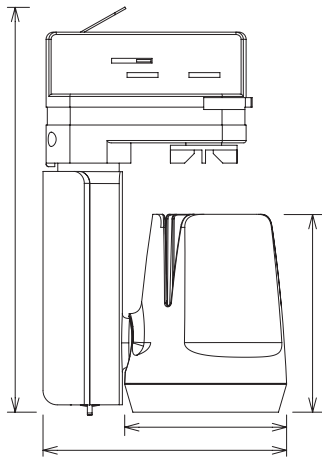

## Canaan Series 01 LED Track Light

Model	Installation	Product size (mm)	LED	Beam Angle	Lumen (lm)
GUCAN-15W-01	Track Mounted	102*68*160	COB	24°/45°	1470
GUCAN-25W-01	Track Mounted	146*90*212	COB	15°/24°/36°	2600
GUCAN-35W-01	Track Mounted	161*105*215	COB	15°/24°/36°	3450
GUCAN-45W-01	Track Mounted	161*105*215	COB	15°/24°/36°	4280