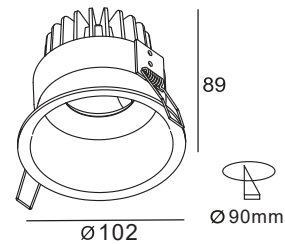

GACHL-13W-FA

CITIZEN COB 1X13W / 350mA
Luminous Flux: 2700 / 3000k 1170lm
CRI: 92/85
Beam Angle: 15° / 24° / 40°
IP Rating: IP20

GACHL-13W-G

CITIZEN COB 1X13W / 350mA
Luminous Flux: 2700 / 3000k 1170lm
CRI: 92/85
Beam Angle: 15° / 24° / 36°
IP Rating: IP20

GACHL-13W-FB

CITIZEN COB 1X13W / 350mA
Luminous Flux: 2700 / 3000k 1170lm
CRI: 92/85
Beam Angle: 15° / 24° / 40°
IP Rating: IP54

GACHL-13W-FC

CITIZEN COB 1X13W / 350mA
Luminous Flux: 2700 / 3000k 1150lm
CRI: 92/85
Beam Angle: 15° / 24° / 36°
IP Rating: IP20