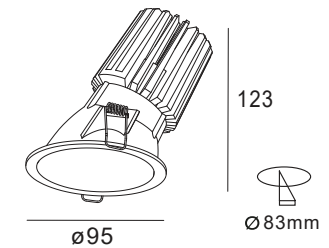

GACHL-13W-FA

CITIZEN COB 1X13W / 350mA
Luminous Flux: 2700 / 3000k 1170lm
CRI: 92/85
Beam Angle: 15° / 24° / 40°
IP Rating: IP20

GACHL-13W-G

CITIZEN COB 1X13W / 350mA
Luminous Flux: 2700 / 3000k 1170lm
CRI: 92/85
Beam Angle: 15° / 24° / 36°
IP Rating: IP20

GACHL-13W-FB

CITIZEN COB 1X13W / 350mA
Luminous Flux: 2700 / 3000k 1170lm
CRI: 92/85
Beam Angle: 15° / 24° / 40°
IP Rating: IP54

GACHL-13W-FC

CITIZEN COB 1X13W / 350mA
Luminous Flux: 2700 / 3000k 1150lm
CRI: 92/85
Beam Angle: 15° / 24° / 36°
IP Rating: IP20