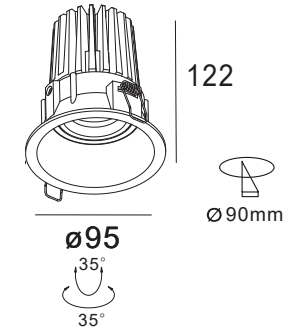

GACHL-13W-FA

CITIZEN COB 1X13W / 350mA
Luminous Flux: 2700 / 3000k 1170lm
CRI: 92/85
Beam Angle: 15° / 24° / 40°
IP Rating: IP20

GACHL-13W-G

CITIZEN COB 1X13W / 350mA
Luminous Flux: 2700 / 3000k 1170lm
CRI: 92/85
Beam Angle: 15° / 24° / 36°
IP Rating: IP20

GACHL-13W-FB

CITIZEN COB 1X13W / 350mA
Luminous Flux: 2700 / 3000k 1170lm
CRI: 92/85
Beam Angle: 15° / 24° / 40°
IP Rating: IP54

GACHL-13W-FC

CITIZEN COB 1X13W / 350mA
Luminous Flux: 2700 / 3000k 1150lm
CRI: 92/85
Beam Angle: 15° / 24° / 36°
IP Rating: IP20