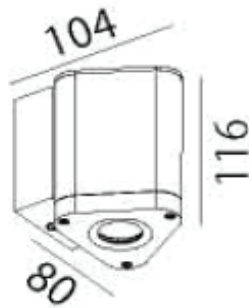

## Dimensions & Materials

<b>Product Dimensions (mm)</b>	Down	80*104*116
	Up/Down	80*108*189
<b>Housing Material</b>	Powder Coated Aluminium + Clear Diffuser	
<b>Housing Colour</b>	Black / Silver	

## Dimensions & Photometrics

Down  
6W

Up/Down  
2\*10W