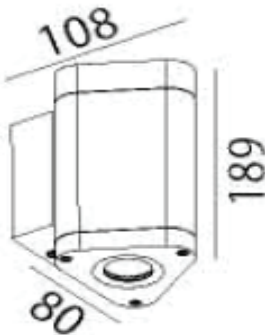

## Dimensions & Materials

<b>Product Dimensions (mm)</b>	Down	80*104*116
	Up/Down	80*108*189
<b>Housing Material</b>	Powder Coated Aluminium + Clear Diffuser	
<b>Housing Colour</b>	Black / Silver	

## Dimensions & Photometrics

Down  
6W

Up/Down  
2\*10W