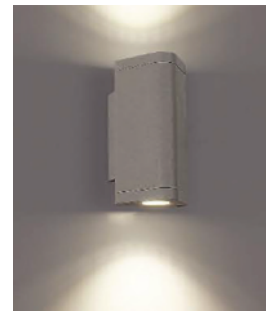

# Comet Series **Triangle** Outdoor LED Wall Light

Available in Multiple Wattage  
80% lumen maintenance at 50,000 hours

- No UV or IR rays. No mercury
- Replaces traditional Outdoor Wall Lights
- Triac dimmer system for option
- High lumen output
- High quality COB chipset
- High quality Die-casting Aluminium housing
- IP65 Rated (waterproof)
- 3 Years Warranty
- Applications include outdoor areas such as corridors, walkways for hotels, clubs, museums, exhibition centres & household

## Dimensions & Materials

<b>Product Dimensions (mm)</b>	Down	80*104*116
	Up/Down	80*108*189
<b>Housing Material</b>	Powder Coated Aluminium + Clear Diffuser	
<b>Housing Colour</b>	Black / Silver	

# Comet Series Triangle Outdoor LED Wall Light

Available in Multiple Wattage  
80% lumen maintenance at 50,000 hours