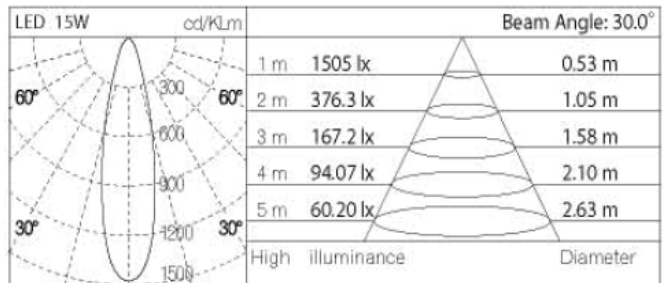

## Specifications

<b>Colour Range</b>	3000-6000k
<b>Luminous Flux</b>	600lm / 1200lm
<b>Power Consumption</b>	Down 6W Up/Down 2*6W
<b>Input Voltage</b>	100 ~ 240V AC 60Hz
<b>LED Current</b>	350 mA
<b>Operating Temp.</b>	-20°C to 50°C
<b>Beam angle</b>	30° ~ 55°
<b>Ra</b>	>82
<b>Chipset</b>	COB
<b>IP Rating</b>	IP65
<b>Dimmable</b>	Triac Dimmer (option)

## Dimensions & Materials

<b>Product Dimensions (mm)</b>	Down	80*104*116
	Up/Down	80*108*189
<b>Housing Material</b>	Powder Coated Aluminium + Clear Diffuser	
<b>Housing Colour</b>	Black / Silver	

## Dimensions & Photometrics

Down  
6W

Up/Down  
2\*10W