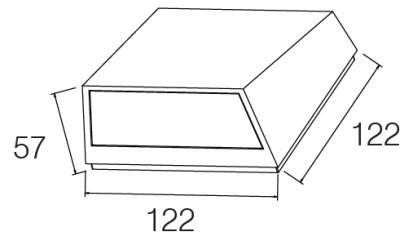

LED Wall Light

Specification

Product code:	GKDUE-12W
Power:	12W (down)
Electric data:	AC 220-240V 50-60Hz
Lumen:	900lm
Beam angle:	/
Color temperature:	3000K ~ 5000K
IP class:	IP65
Fixture size:	122 * 122 * 57mm
Cutout size:	/
LED source:	Philips 3030
Fixture material:	Aluminum
Finish:	Black / White / Grey