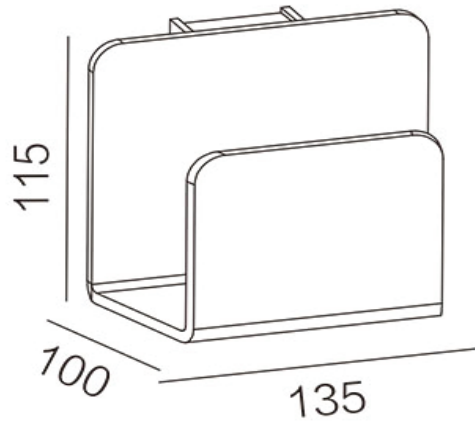

LED Wall Light

Specification

Product code:	GVFOL-3W-S
Power:	3W
Electric data:	AC 220-240V 50-60Hz
Lumen:	122lm
Beam angle:	/
Color temperature:	3000K / 4000K
IP class:	IP20
Fixture size:	135 * 100 * 115mm
Cutout size:	/
LED source:	COB LED
Fixture material:	Aluminum
Finish:	White / Black