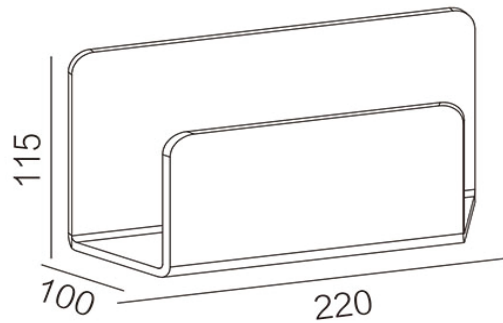

LED Wall Light

Specification

| | |
|--------------------|---------------------|
| Product code: | GVFOL-6W-L |
| Power: | 2 * 3W |
| Electric data: | AC 220-240V 50-60Hz |
| Lumen: | 244lm |
| Beam angle: | / |
| Color temperature: | 3000K / 4000K |
| IP class: | IP20 |
| Fixture size: | 220 * 100 * 115mm |
| Cutout size: | / |
| LED source: | COB LED |
| Fixture material: | Aluminum |
| Finish: | White / Black |