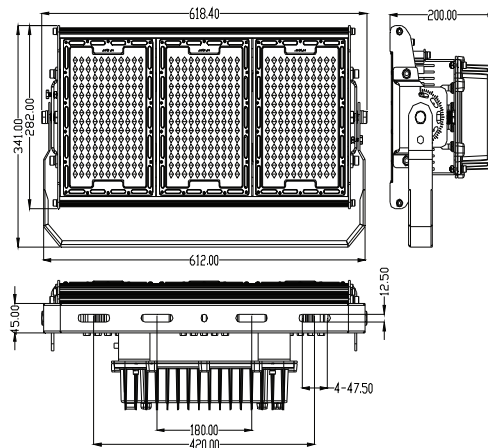

Dimensions & Materials

Product Dimensions (mm)	240W	435.4*341*190
	360W	618.4*341*200
	480W	579.4*442*201
	720W	833.4*442*201
	960W	1079.4*442*200
Housing Material	Aluminum Alloy	
Housing Color	Black / Grey	

Highpower 01 Series LED Floodlight

Available in Multiple Wattage
80% lumen maintenance at 50,000 hours

Dimensions

240W

360W

480W

720W

960W

960W

MODEL	DIM	Wattage (W)	Voltage (V)	Life-time (hrs)	CCT (k)	Lumen	Beam Angle (°)	Size (mm) (LxWxD)	Surface Colour
GBHIG-240W-01	No	240W	100/277	50,000	3000-6500	28800	30/70	435*341*190	Black/Grey
GBHIG-360W-01	No	360W	100/277	50,000	3000-6500	43000	30/70	618*341*200	Black/Grey
GBHIG-480W-01	No	480W	100/277	50,000	3000-6500	59000	30/70	579*442*201	Black/Grey
GBHIG-720W-01	No	720W	100/277	50,000	3000-6500	87000	30/70	833*442*201	Black/Grey
GBHIG-960W-01	No	960W	100/277	50,000	3000-6500	124800	30/70	1079*442*200	Black/Grey