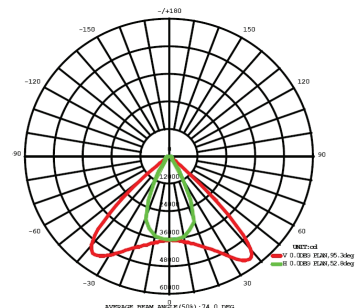

Specifications

Colour Range	3000-6500K
Power Consumption	240W ~ 960W
Lumen Output	31200 ~ 124800lm
Input Voltage	AC 100 ~ 277V
Power Factor	>0.9
Operating Temp.	-20°C to 50°C
Humidity	0 ~ 95%
Beam angle	30° & 70°
CRI	>80
Chipset	Philips 3030
Driver	Mean Well

greenlux
cost reduction LED lighting

Highpower 01 Series LED Floodlight

Available in Multiple Wattage
80% lumen maintenance at 50,000 hours

Photometrics

240W

360W

480W

720W

960W

MODEL	DIM	Wattage (W)	Voltage (V)	Life-time (hrs)	CCT (k)	Lumen	Beam Angle (°)	Size (mm) (LxWxD)	Surface Colour
GBHIG-240W-01	No	240W	100/277	50,000	3000-6500	28800	30/70	435*341*190	Black/Grey
GBHIG-360W-01	No	360W	100/277	50,000	3000-6500	43000	30/70	618*341*200	Black/Grey
GBHIG-480W-01	No	480W	100/277	50,000	3000-6500	59000	30/70	579*442*201	Black/Grey
GBHIG-720W-01	No	720W	100/277	50,000	3000-6500	87000	30/70	833*442*201	Black/Grey
GBHIG-960W-01	No	960W	100/277	50,000	3000-6500	124800	30/70	1079*442*200	Black/Grey