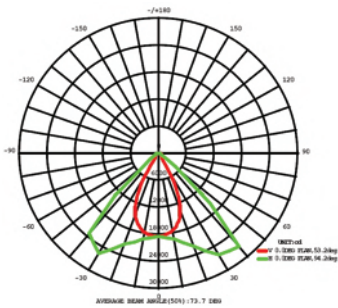

greenlux
cost reduction LED lighting

Highpower 01 Series LED Floodlight

Available in Multiple Wattage
80% lumen maintenance at 50,000 hours

Photometrics

240W