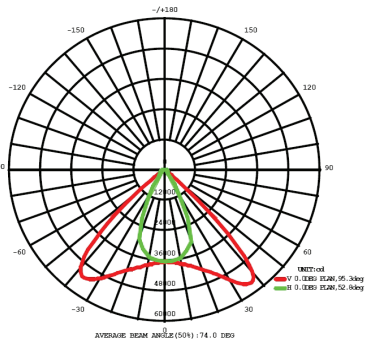

Specifications

Colour Range	3000-6500K
Power Consumption	240W ~ 960W
Lumen Output	31200 ~ 124800lm
Input Voltage	AC 100 ~ 277V
Power Factor	>0.9
Operating Temp.	-20°C to 50°C
Humidity	0 ~ 95%
Beam angle	30° & 70°
CRI	>80
Chipset	Philips 3030
Driver	Mean Well

greenlux
cost reduction LED lighting

Highpower 01 Series LED Floodlight

Available in Multiple Wattage
80% lumen maintenance at 50,000 hours

Photometrics

240W

360W

480W

720W

960W

MODEL	DIM	Wattage (W)	Voltage (V)	Life-time (hrs)	CCT (k)	Lumen	Beam Angle (°)	Size (mm) (LxWxD)	Surface Colour
GBHIG-240W-01	No	240W	100/277	50,000	3000-6500	28800	30/70	435*341*190	Black/Grey
GBHIG-360W-01	No	360W	100/277	50,000	3000-6500	43000	30/70	618*341*200	Black/Grey
GBHIG-480W-01	No	480W	100/277	50,000	3000-6500	59000	30/70	579*442*201	Black/Grey
GBHIG-720W-01	No	720W	100/277	50,000	3000-6500	87000	30/70	833*442*201	Black/Grey
GBHIG-960W-01	No	960W	100/277	50,000	3000-6500	124800	30/70	1079*442*200	Black/Grey