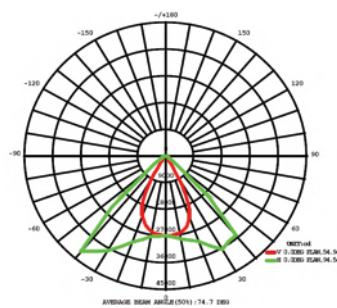

Specifications

Colour Range	3000-6500K
Power Consumption	240W ~ 960W
Lumen Output	31200 ~ 124800lm
Input Voltage	AC 100 ~ 277V
Power Factor	>0.9
Operating Temp.	-20°C to 50°C
Humidity	0 ~ 95%
Beam angle	30° & 70°
CRI	>80
Chipset	Philips 3030
Driver	Mean Well

greenlux
cost reduction LED lighting

Highpower 01 Series LED Floodlight

Available in Multiple Wattage
80% lumen maintenance at 50,000 hours

Photometrics

240W

360W

480W

720W

960W

MODEL	DIM	Wattage (W)	Voltage (V)	Life-time (hrs)	CCT (k)	Lumen	Beam Angle (°)	Size (mm) (LxWxD)	Surface Colour
GBHIG-240W-01	No	240W	100/277	50,000	3000-6500	28800	30/70	435*341*190	Black/Grey
GBHIG-360W-01	No	360W	100/277	50,000	3000-6500	43000	30/70	618*341*200	Black/Grey
GBHIG-480W-01	No	480W	100/277	50,000	3000-6500	59000	30/70	579*442*201	Black/Grey
GBHIG-720W-01	No	720W	100/277	50,000	3000-6500	87000	30/70	833*442*201	Black/Grey
GBHIG-960W-01	No	960W	100/277	50,000	3000-6500	124800	30/70	1079*442*200	Black/Grey