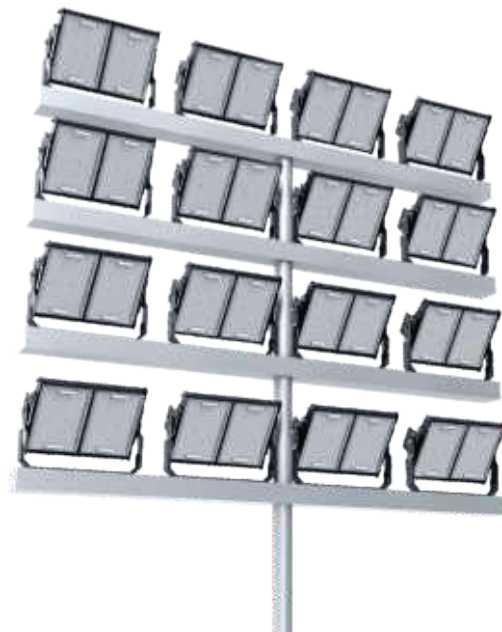

greenlux
cost reduction LED lighting

Highpower 01 Series LED Floodlight

Available in Multiple Wattage
80% lumen maintenance at 50,000 hours

- Instant power reduction!
- 0% Mercury, 100% Environmentally friendly
- 0° ~ 360° rotatable bracket
- IP65 for outdoor location
- Flexible modular design
- Advanced thermal management
- High quality Philips 3030 chipset
- High lumen output at 130lm/W
- High quality aluminum alloy housing
- Applications include grandstands, stadiums, museums, sculptures, clubs, bars and restaurants

greenlux
cost reduction LED lighting

Highpower 01 Series LED Floodlight

Available in Multiple Wattage
80% lumen maintenance at 50,000 hours

Ceiling Installation

Wall Installation

greenlux
cost reduction LED lighting

Highpower 01 Series LED Floodlight

Available in Multiple Wattage
80% lumen maintenance at 50,000 hours

Dimensions

240W

360W

480W

720W

960W