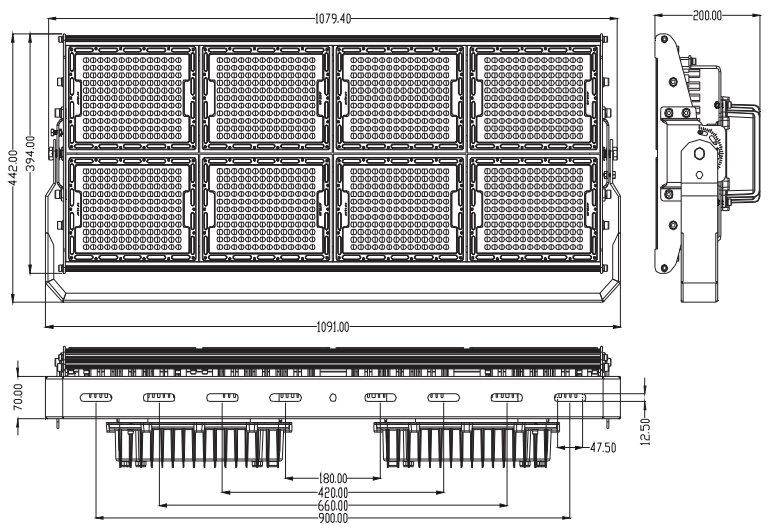

Dimensions & Materials

Product Dimensions (mm)	240W	435.4*341*190
	360W	618.4*341*200
	480W	579.4*442*201
	720W	833.4*442*201
	960W	1079.4*442*200
Housing Material	Aluminum Alloy	
Housing Color	Black / Grey	

Highpower 01 Series LED Floodlight

Available in Multiple Wattage
80% lumen maintenance at 50,000 hours

Dimensions

240W

360W

480W

720W

960W