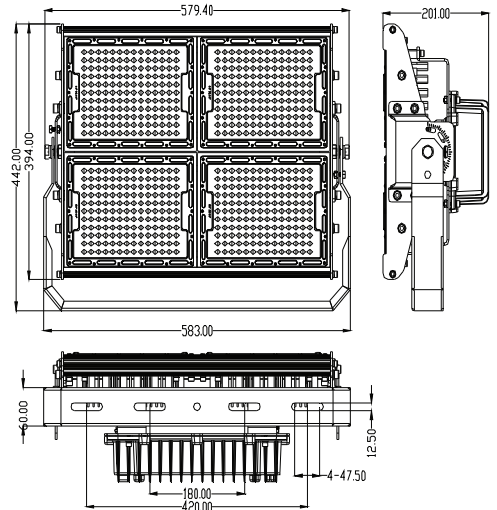

Dimensions & Materials

Product Dimensions (mm)	240W	435.4*341*190
	360W	618.4*341*200
	480W	579.4*442*201
	720W	833.4*442*201
	960W	1079.4*442*200
Housing Material	Aluminum Alloy	
Housing Color	Black / Grey	

Highpower 01 Series LED Floodlight

Available in Multiple Wattage
80% lumen maintenance at 50,000 hours

Dimensions

240W

360W

480W

720W

960W

960W

MODEL	DIM	Wattage (W)	Voltage (V)	Life-time (hrs)	CCT (k)	Lumen	Beam Angle (°)	Size (mm) (LxWxD)	Surface Colour
GBHIG-240W-01	No	240W	100/277	50,000	3000-6500	28800	30/70	435*341*190	Black/Grey
GBHIG-360W-01	No	360W	100/277	50,000	3000-6500	43000	30/70	618*341*200	Black/Grey
GBHIG-480W-01	No	480W	100/277	50,000	3000-6500	59000	30/70	579*442*201	Black/Grey
GBHIG-720W-01	No	720W	100/277	50,000	3000-6500	87000	30/70	833*442*201	Black/Grey
GBHIG-960W-01	No	960W	100/277	50,000	3000-6500	124800	30/70	1079*442*200	Black/Grey