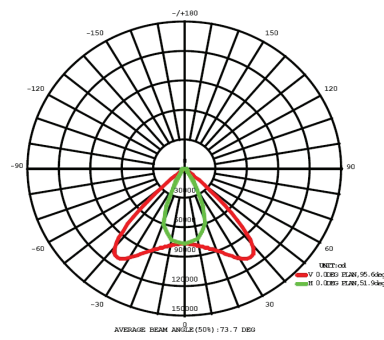

Specifications

Colour Range	3000-6500K
Power Consumption	240W ~ 960W
Lumen Output	31200 ~ 124800lm
Input Voltage	AC 100 ~ 277V
Power Factor	>0.9
Operating Temp.	-20°C to 50°C
Humidity	0 ~ 95%
Beam angle	30° & 70°
CRI	>80
Chipset	Philips 3030
Driver	Mean Well

greenlux
cost reduction LED lighting

Highpower 01 Series LED Floodlight

Available in Multiple Wattage
80% lumen maintenance at 50,000 hours

Photometrics

240W

360W

480W

720W

960W

MODEL	DIM	Wattage (W)	Voltage (V)	Life-time (hrs)	CCT (k)	Lumen	Beam Angle (°)	Size (mm) (LxWxD)	Surface Colour
GBHIG-240W-01	No	240W	100/277	50,000	3000-6500	28800	30/70	435*341*190	Black/Grey
GBHIG-360W-01	No	360W	100/277	50,000	3000-6500	43000	30/70	618*341*200	Black/Grey
GBHIG-480W-01	No	480W	100/277	50,000	3000-6500	59000	30/70	579*442*201	Black/Grey
GBHIG-720W-01	No	720W	100/277	50,000	3000-6500	87000	30/70	833*442*201	Black/Grey
GBHIG-960W-01	No	960W	100/277	50,000	3000-6500	124800	30/70	1079*442*200	Black/Grey