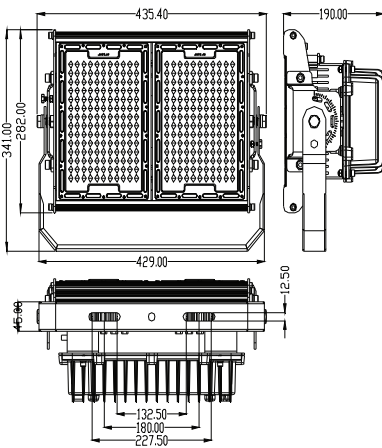

Dimensions & Materials

Product Dimensions (mm)	240W	435.4*341*190
	360W	618.4*341*200
	480W	579.4*442*201
	720W	833.4*442*201
	960W	1079.4*442*200
Housing Material	Aluminum Alloy	
Housing Color	Black / Grey	

Highpower 01 Series LED Floodlight

Available in Multiple Wattage
80% lumen maintenance at 50,000 hours

Dimensions

240W

360W

480W

720W

960W

960W

MODEL	DIM	Wattage (W)	Voltage (V)	Life-time (hrs)	CCT (k)	Lumen	Beam Angle (°)	Size (mm) (LxWxD)	Surface Colour
GBHIG-240W-01	No	240W	100/277	50,000	3000-6500	28800	30/70	435*341*190	Black/Grey
GBHIG-360W-01	No	360W	100/277	50,000	3000-6500	43000	30/70	618*341*200	Black/Grey
GBHIG-480W-01	No	480W	100/277	50,000	3000-6500	59000	30/70	579*442*201	Black/Grey
GBHIG-720W-01	No	720W	100/277	50,000	3000-6500	87000	30/70	833*442*201	Black/Grey
GBHIG-960W-01	No	960W	100/277	50,000	3000-6500	124800	30/70	1079*442*200	Black/Grey