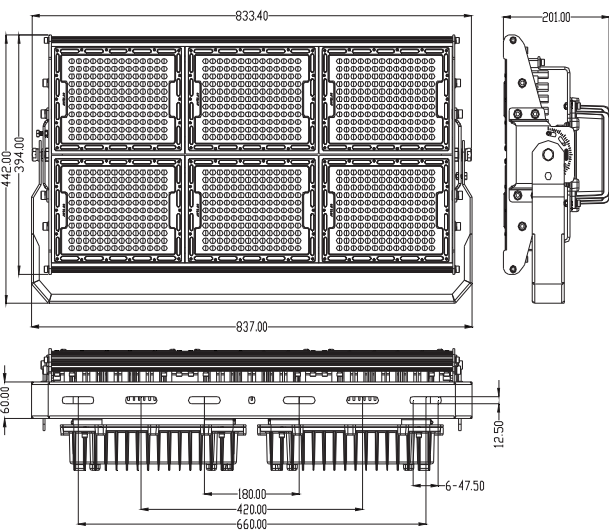

Dimensions & Materials

Product Dimensions (mm)	240W	435.4*341*190
	360W	618.4*341*200
	480W	579.4*442*201
	720W	833.4*442*201
	960W	1079.4*442*200
Housing Material	Aluminum Alloy	
Housing Color	Black / Grey	

Highpower 01 Series LED Floodlight

Available in Multiple Wattage
80% lumen maintenance at 50,000 hours

Dimensions

240W

360W

480W

720W

960W