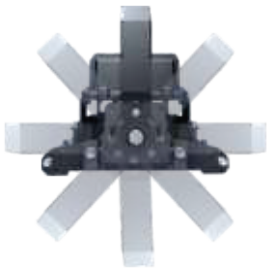

Dimensions & Materials

Product Dimensions (mm)	240W	435.4*341*190
	360W	618.4*341*200
	480W	579.4*442*201
	720W	833.4*442*201
	960W	1079.4*442*200
Housing Material	Aluminum Alloy	
Housing Color	Black / Grey	

greenlux
cost reduction LED lighting

Highpower 01 Series LED Floodlight

Available in Multiple Wattage
80% lumen maintenance at 50,000 hours

Ceiling Installation

Wall Installation

greenlux
cost reduction LED lighting

Highpower 01 Series LED Floodlight

Available in Multiple Wattage
80% lumen maintenance at 50,000 hours

Dimensions

240W

360W

480W

720W

960W