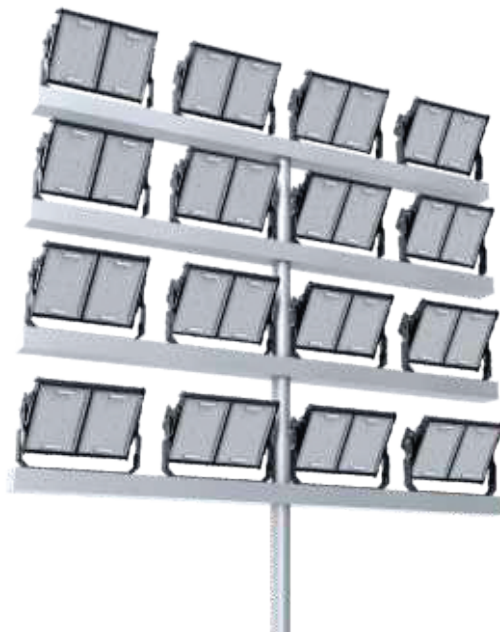

# Highpower 02 Series LED Floodlight

Available in Multiple Wattage  
80% lumen maintenance at 50,000 hours

Ceiling Installation

Wall Installation

**greenlux**  
cost reduction LED lighting

# Highpower 02 Series LED Floodlight

Available in Multiple Wattage  
80% lumen maintenance at 50,000 hours