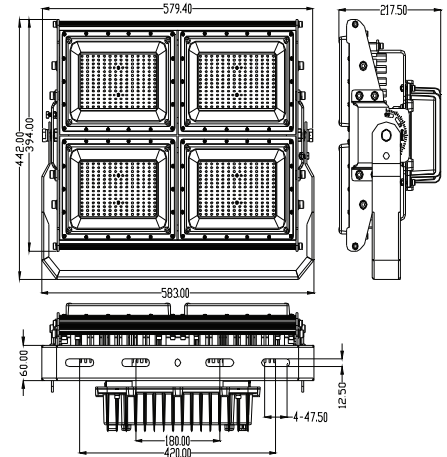

## Dimensions & Materials

<b>Product Dimensions (mm)</b>	240W	435.4*341*206.5
	360W	618.4*341*216.5
	480W	579.4*442*217.5
	720W	833.4*442*217.5
	960W	1079.4*442*216.5
<b>Housing Material</b>	Aluminum Alloy	
<b>Housing Color</b>	Black / Grey	

## Dimensions

240W

360W

480W

720W

960W

**greenlux**  
cost reduction LED lighting

## Photometrics

MODEL	DIM	Wattage (W)	Voltage (V)	Life-time (hrs)	CCT (k)	Lumen	Beam Angle (°)	Size (mm) (LxWxD)	Surface Colour
GBHIG-240W-02	No	240W	100/277	50,000	3000-6500	28800	120	435*341*207	Black/Grey
GBHIG-360W-02	No	360W	100/277	50,000	3000-6500	43000	120	618*341*217	Black/Grey
GBHIG-480W-02	No	480W	100/277	50,000	3000-6500	59000	120	579*442*218	Black/Grey
GBHIG-720W-02	No	720W	100/277	50,000	3000-6500	87000	120	833*442*218	Black/Grey
GBHIG-960W-02	No	960W	100/277	50,000	3000-6500	124800	120	1079*442*217	Black/Grey