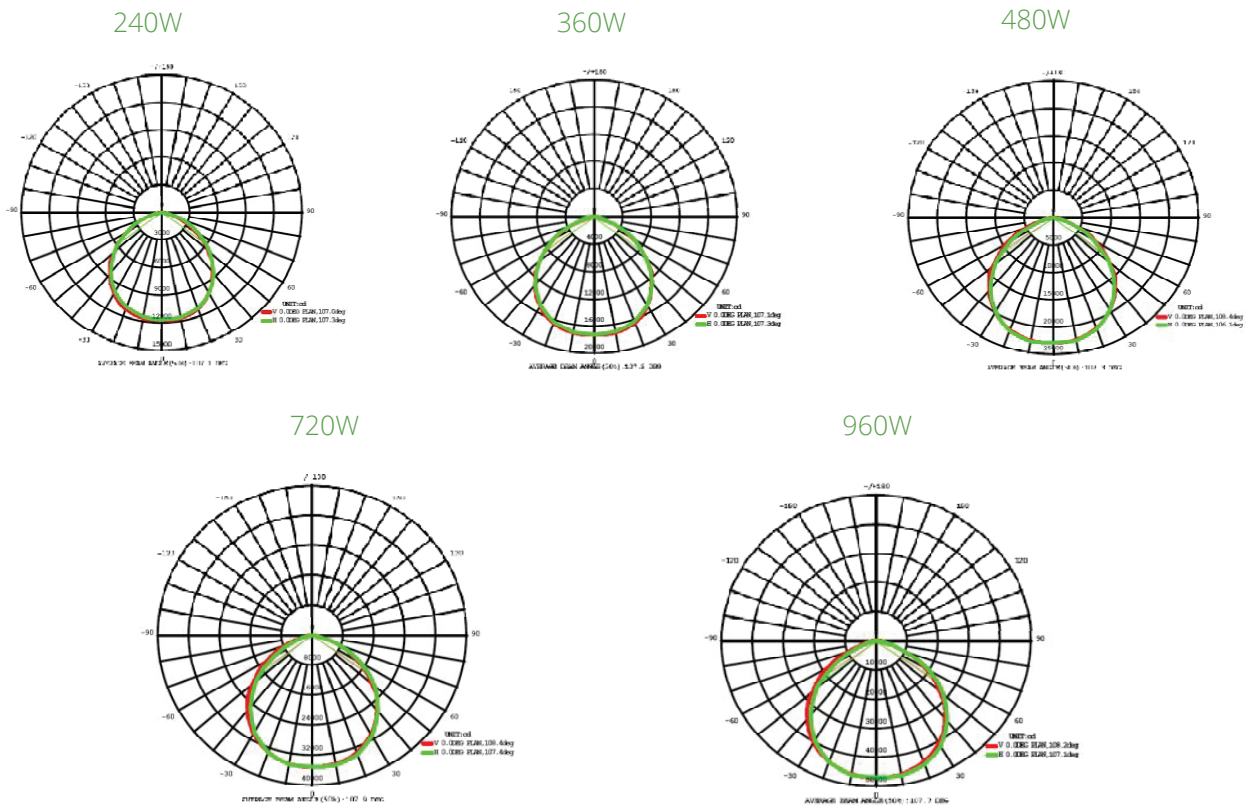

## Specifications

<b>Colour Range</b>	3000-6500K
<b>Power Consumption</b>	240W ~ 960W
<b>Lumen Output</b>	31200 ~ 124800lm
<b>Input Voltage</b>	AC 100 ~ 277V
<b>Power Factor</b>	>0.95
<b>Operating Temp.</b>	-20°C to 50°C
<b>Humidity</b>	0 ~ 95%
<b>Beam angle</b>	120°
<b>CRI</b>	>80
<b>Chipset</b>	Philips 3030
<b>Driver</b>	Mean Well

## Dimensions

240W

360W

480W

720W

960W

**greenlux**  
cost reduction LED lighting

## Photometrics

MODEL	DIM	Wattage (W)	Voltage (V)	Life-time (hrs)	CCT (k)	Lumen	Beam Angle (°)	Size (mm) (LxWxD)	Surface Colour
GBHIG-240W-02	No	240W	100/277	50,000	3000-6500	28800	120	435*341*207	Black/Grey
GBHIG-360W-02	No	360W	100/277	50,000	3000-6500	43000	120	618*341*217	Black/Grey
GBHIG-480W-02	No	480W	100/277	50,000	3000-6500	59000	120	579*442*218	Black/Grey
GBHIG-720W-02	No	720W	100/277	50,000	3000-6500	87000	120	833*442*218	Black/Grey
GBHIG-960W-02	No	960W	100/277	50,000	3000-6500	124800	120	1079*442*217	Black/Grey