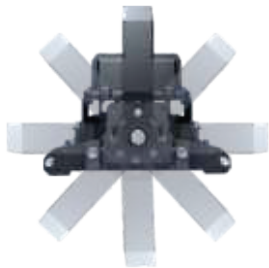

# Highpower 02 Series LED Floodlight

Available in Multiple Wattage  
80% lumen maintenance at 50,000 hours

Ceiling Installation

Wall Installation

**greenlux**  
cost reduction LED lighting