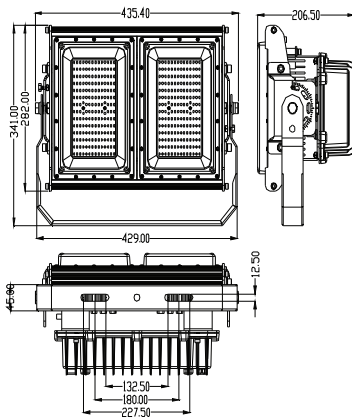

## Dimensions & Materials

<b>Product Dimensions (mm)</b>	240W	435.4*341*206.5
	360W	618.4*341*216.5
	480W	579.4*442*217.5
	720W	833.4*442*217.5
	960W	1079.4*442*216.5
<b>Housing Material</b>	Aluminum Alloy	
<b>Housing Color</b>	Black / Grey	

## Dimensions

240W

360W

480W

720W

960W

**greenlux**  
cost reduction LED lighting