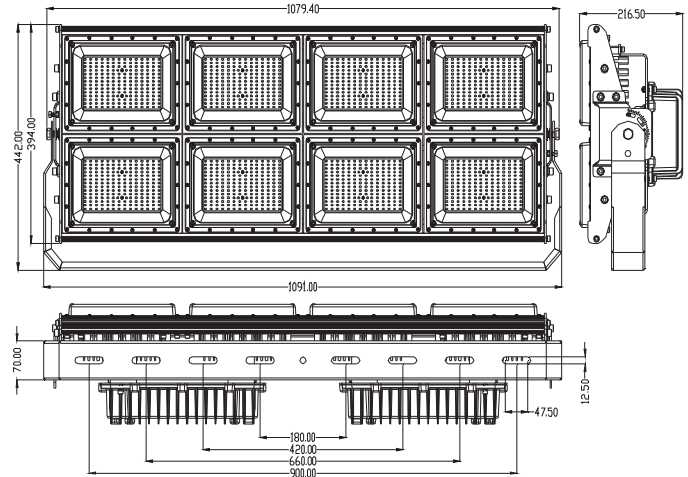

## Dimensions

240W

360W

480W

720W

960W

**greenlux**  
cost reduction LED lighting