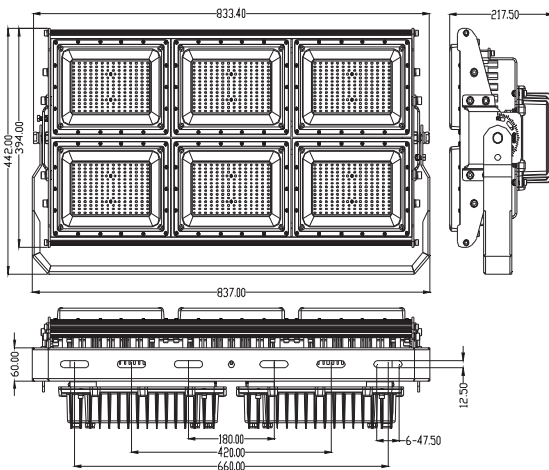

## Dimensions & Materials

<b>Product Dimensions (mm)</b>	240W	435.4*341*206.5
	360W	618.4*341*216.5
	480W	579.4*442*217.5
	720W	833.4*442*217.5
	960W	1079.4*442*216.5
<b>Housing Material</b>	Aluminum Alloy	
<b>Housing Color</b>	Black / Grey	

## Dimensions

240W

360W

480W

720W

960W

**greenlux**  
cost reduction LED lighting