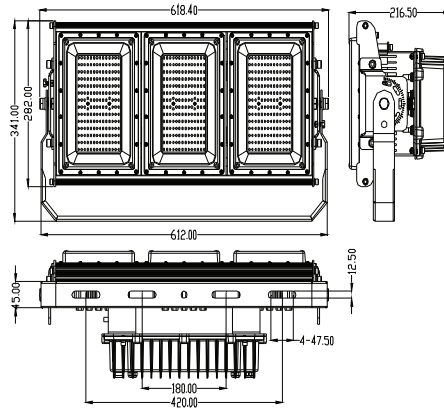

## Dimensions & Materials

<b>Product Dimensions (mm)</b>	240W	435.4*341*206.5
	360W	618.4*341*216.5
	480W	579.4*442*217.5
	720W	833.4*442*217.5
	960W	1079.4*442*216.5
<b>Housing Material</b>	Aluminum Alloy	
<b>Housing Color</b>	Black / Grey	

## Dimensions

240W

360W

480W

720W

960W

**greenlux**  
cost reduction LED lighting