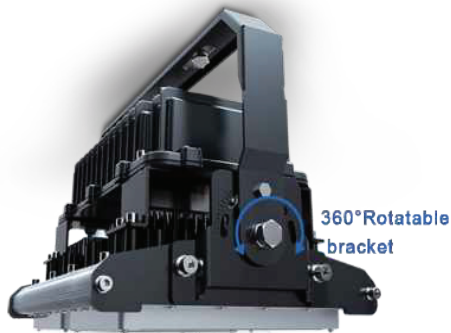

greenlux
cost reduction LED lighting

Highpower 02 Series LED Floodlight

Available in Multiple Wattage
80% lumen maintenance at 50,000 hours

Ceiling Installation