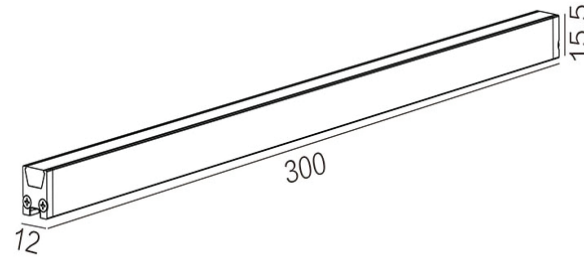

LED Wall Light

LM80

5 Yrs
Warranty

RCM

SAA

IP65

TUV

9/331 Ingles Street
Port Melbourne VIC 3207 Australia

info@greenlux.com.au
sales@greenlux.com.au

T 1300 650 625
www.greenlux.com.au