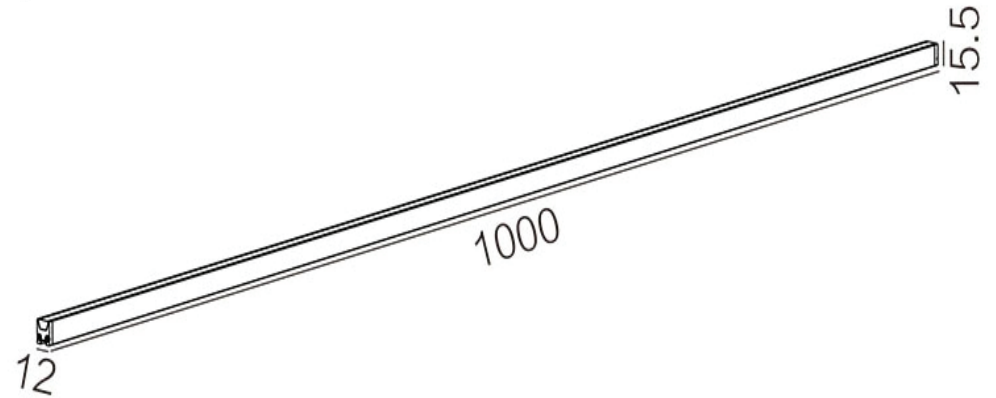

LED Wall Light

LM80

5 Yrs
Warranty

RCM

SAA

IP65

TUV

9/331 Ingles Street
Port Melbourne VIC 3207 Australia

info@greenlux.com.au
sales@greenlux.com.au

T 1300 650 625
www.greenlux.com.au