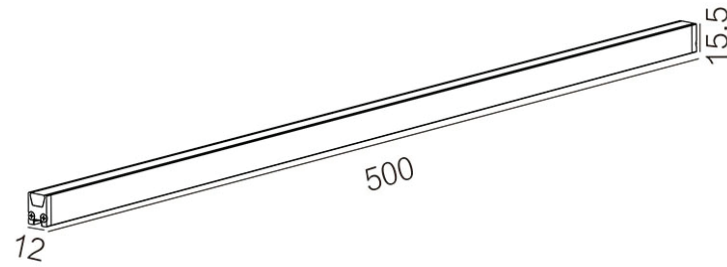

LED Wall Light

LM80

5 Yrs
Warranty

RCM

SAA

IP65

TUV

9/331 Ingles Street
Port Melbourne VIC 3207 Australia

info@greenlux.com.au
sales@greenlux.com.au

T 1300 650 625
www.greenlux.com.au