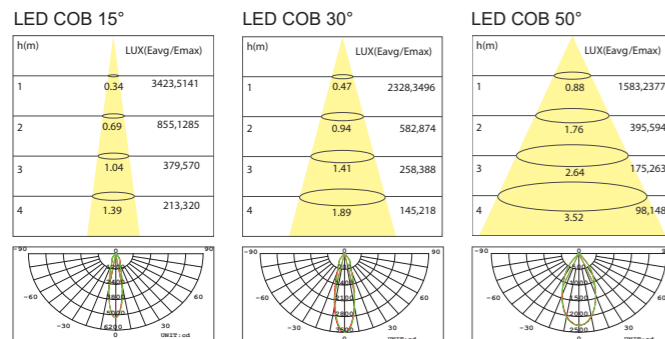

Lumi L Series LED Surface Mounted Down Light

COLOR: TW TB

DIFFERENT COMBINATION:

*Architectural
Lighting*

	Power	CCT	Flux	CRI	Optional	Dimensions
GALUM-15W-L	1X15W/AC230-50Hz	2700/3000/4000K	880lm	≥92	DALI, Triac	ø123 * 100mm
GALUM-20W-L	1X20W/AC230-50Hz	2700/3000/4000K	1520lm	≥92	DALI, Triac	ø123 * 100mm
GALUM-30W-L	1X30W/AC230-50Hz	2700/3000/4000K	2400lm	≥92	DALI, Triac	ø123 * 130mm

15W

20W

30W