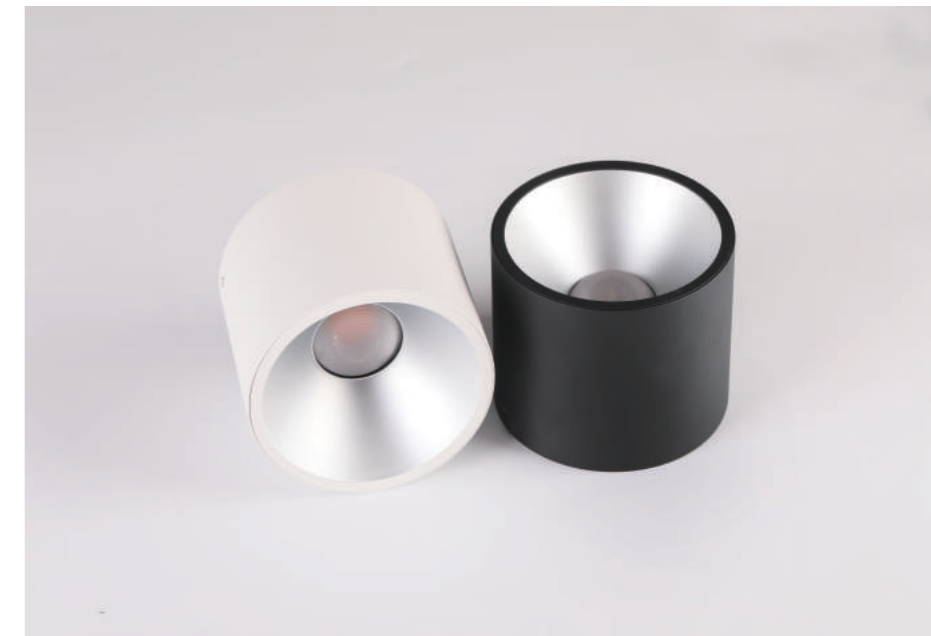

Lumi L Series LED Surface Mounted Down Light

COLOR: TW TB

DIFFERENT COMBINATION:

*Architectural
Lighting*

	Power	CCT	Flux	CRI	Optional	Dimensions
GALUM-15W-L	1X15W/AC230-50Hz	2700/3000/4000K	880lm	≥92	DALI, Triac	ø123 * 100mm
GALUM-20W-L	1X20W/AC230-50Hz	2700/3000/4000K	1520lm	≥92	DALI, Triac	ø123 * 100mm
GALUM-30W-L	1X30W/AC230-50Hz	2700/3000/4000K	2400lm	≥92	DALI, Triac	ø123 * 130mm