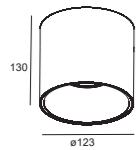

Lumi L Series LED Surface Mounted Down Light

COLOR: TW TB

DIFFERENT COMBINATION:

*Architectural
Lighting*

	Power	CCT	Flux	CRI	Optional	Dimensions
GALUM-15W-L	1X15W/AC230-50Hz	2700/3000/4000K	880lm	≥92	DALI, Triac	ø123 * 100mm
GALUM-20W-L	1X20W/AC230-50Hz	2700/3000/4000K	1520lm	≥92	DALI, Triac	ø123 * 100mm
GALUM-30W-L	1X30W/AC230-50Hz	2700/3000/4000K	2400lm	≥92	DALI, Triac	ø123 * 130mm