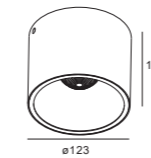

Lumi L Series LED Surface Mounted Down Light

COLOR: TW TB

DIFFERENT COMBINATION:

*Architectural
Lighting*

	Power	CCT	Flux	CRI	Optional	Dimensions
GALUM-15W-L	1X15W/AC230-50Hz	2700/3000/4000K	880lm	≥92	DALI, Triac	ø123 * 100mm
GALUM-20W-L	1X20W/AC230-50Hz	2700/3000/4000K	1520lm	≥92	DALI, Triac	ø123 * 100mm
GALUM-30W-L	1X30W/AC230-50Hz	2700/3000/4000K	2400lm	≥92	DALI, Triac	ø123 * 130mm