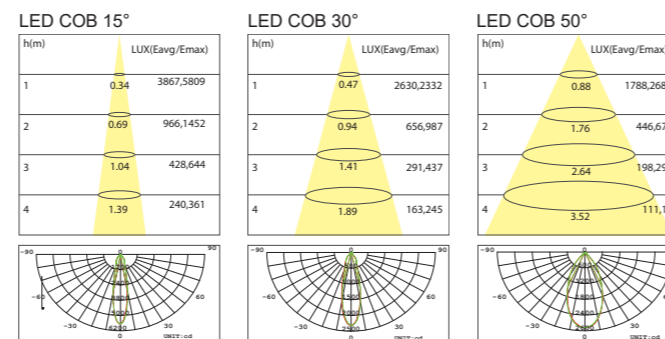

Lumi L Series LED Surface Mounted Down Light

COLOR: TW TB

DIFFERENT COMBINATION:

*Architectural
Lighting*

	Power	CCT	Flux	CRI	Optional	Dimensions
GALUM-15W-L	1X15W/AC230-50Hz	2700/3000/4000K	880lm	≥92	DALI, Triac	ø123 * 100mm
GALUM-20W-L	1X20W/AC230-50Hz	2700/3000/4000K	1520lm	≥92	DALI, Triac	ø123 * 100mm
GALUM-30W-L	1X30W/AC230-50Hz	2700/3000/4000K	2400lm	≥92	DALI, Triac	ø123 * 130mm

15W

20W

30W