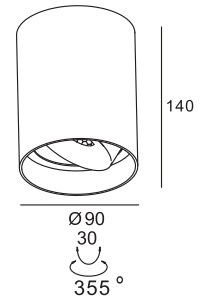

GALUM-11W-S

LM80

3 Yrs
Warranty

RCM

SAA

IP20

TUV

9/331 Ingles Street
Port Melbourne VIC 3207 Australia

info@greenlux.com.au
sales@greenlux.com.au

T 1300 650 625
www.greenlux.com.au