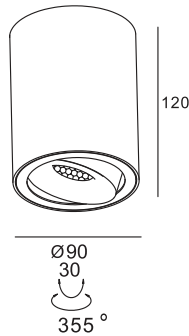

## LED Surface Mounted Down Light

GALUM-8W-S

### Specification

<b>Product code:</b>	GALUM-8W-S / GALUM-11W-S
<b>Power:</b>	8W / 11W
<b>Electric data:</b>	AC 220-240V 50/60Hz
<b>Lumen:</b>	700lm / 900lm
<b>Beam angle:</b>	15° / 36° / 60°
<b>Color temperature:</b>	2700K / 3000K
<b>IP class:</b>	IP20
<b>CRI:</b>	>85 / >92
<b>Current:</b>	/
<b>LED source:</b>	COB LED
<b>Fixture material:</b>	Aluminum
<b>Finish:</b>	White / Black