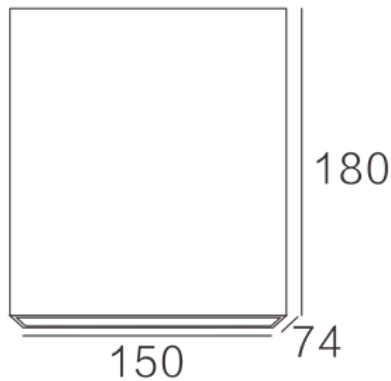

## LED Wall Light

### Specification

|                    |                      |
|--------------------|----------------------|
| Product code:      | GVOTT-6W             |
| Power:             | 2*3W (up/down)       |
| Electric data:     | AC 220-240V 50-60Hz  |
| Lumen:             | 510lm                |
| Beam angle:        | /                    |
| Color temperature: | 3000K ~ 5000K        |
| IP class:          | IP65                 |
| Fixture size:      | 150 * 180 * 74mm     |
| Cutout size:       | /                    |
| LED source:        | LED                  |
| Fixture material:  | Aluminum             |
| Finish:            | Black / White / Grey |