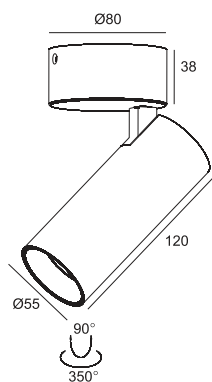

LED Surface Mounted Down Light

GAROL-11W-S

Specification

Product code:	GAROL-11W-S / GAROL-15W-S
Power:	11W / 15W
Electric data:	AC 220-240V 50/60Hz
Lumen:	853lm / 1300lm
Beam angle:	15° / 24° / 36°
Color temperature:	3000K / 4000K
IP class:	IP20
CRI:	>92
Current:	/
LED source:	COB LED
Fixture material:	Aluminum
Finish:	White / Black