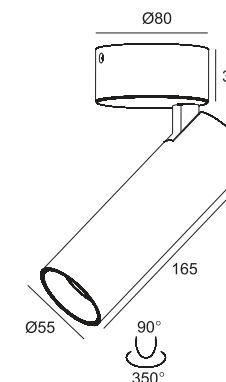

GAROL-15W-S

LM80

3 Yrs
Warranty

RCM

SAA

IP20

TUV

9/331 Ingles Street
Port Melbourne VIC 3207 Australia

info@greenlux.com.au
sales@greenlux.com.au

T 1300 650 625
www.greenlux.com.au