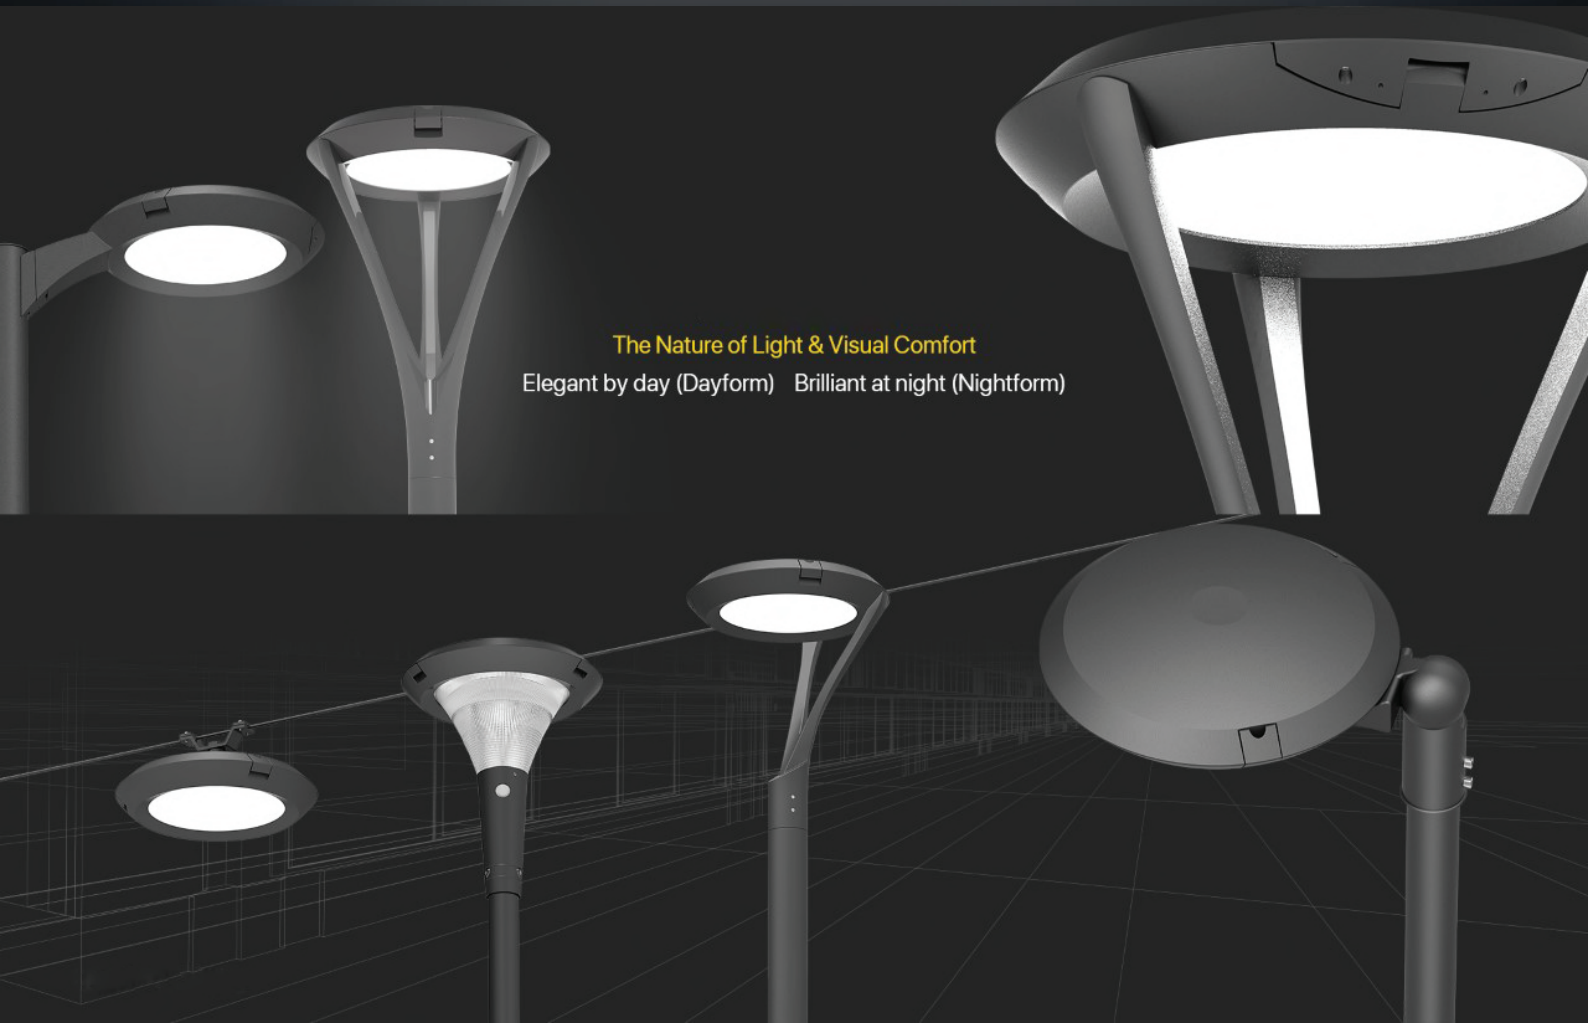

greenlux
cost reduction LED lighting

Tels Series LED Canopy Light

Available in Multiple Wattage
80% lumen maintenance at 50,000 hours

- Anti-glare, UGR>19
- High performance optics & uniform light source
- Self-cleaning & weather proof
- 0-10V & Dali dimmable options
- Replaceable driver unit & control gear
- Microwave sensor & photocell sensor options
- Surge protection up to 20KA option
- IP66 & IK10 Rated
- Applications include parking lots, garages and stairwells etc.

Specifications

Colour Range	2700 ~ 5700k
Power Consumption	25W ~ 62W
Product Dimensions (mm)	Ø400 * 94 (L*W*H)
Lumen	3000lm ~ 7440lm
Input Voltage	AC 100-277V
Power Factor	>0.92
CRI	>80 & >90
Pole Diameter	60mm (standard)
Dimmer	0-10V / Dali
Housing Material	Die-casting aluminum
Housing Color	Dark Brozen / Light Grey

The Nature of Light & Visual Comfort
Elegant by day (Dayform) Brilliant at night (Nightform)

greenlux
cost reduction LED lighting

Tels Series LED Canopy Light

Dimensions

Installation & Maintenance

- Suggested installation height 2.5m to 6.0m
- Easy installation & on-site maintenance
- AISI 304 stainless steel screws for optional external IP connector
- Standard 0.3m outlet input cable, customized cable length available
- Self-cleaning & weather proof body design

Tels Series LED Canopy Light

Model

MODEL	Beam Angle (°)	Wattage (W)	Voltage (V)	CRI	CCT (k)	Lumen	Dimmer	Size (mm) (LxWxD)	Surface Colour
GETEL-25W-04	140	25W	100/277	>80 >90	2700-5700	3000	0-10V Dali	Ø400*94	Dark Brozen Light Grey
GETEL-40W-04		40W				4800			
GETEL-62W-04		62W				7440			