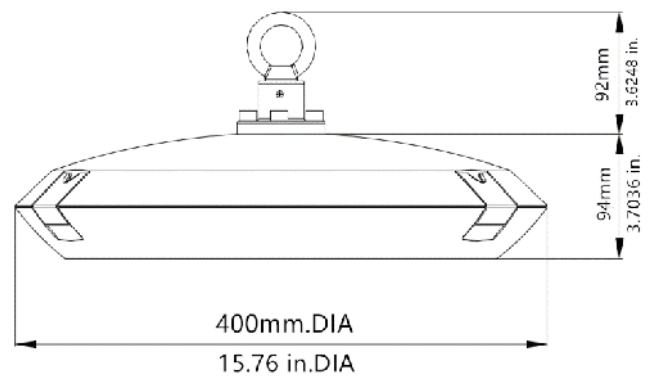

Specifications

Colour Range	2700 ~ 5700k
Power Consumption	25W ~ 62W
Product Dimensions (mm)	Ø400 * 94 (L*W*H)
Lumen	3000lm ~ 7440lm
Input Voltage	AC 100-277V
Power Factor	>0.92
CRI	>80 & >90
Pole Diameter	60mm (standard)
Dimmer	0-10V / Dali
Housing Material	Die-casting aluminum
Housing Color	Dark Brozen / Light Grey

The Nature of Light & Visual Comfort
Elegant by day (Dayform) Brilliant at night (Nightform)

greenlux
cost reduction LED lighting

Tels Series LED Canopy Light

Dimensions

Installation & Maintenance

- Suggested installation height 2.5m to 6.0m
- Easy installation & on-site maintenance
- AISI 304 stainless steel screws for optional external IP connector
- Standard 0.3m outlet input cable, customized cable length available
- Self-cleaning & weather proof body design

Dimmable & Control

- 0-10V dimmable, range 10% ~100%
- Dali control gear 0% ~ 100%
- Integrated microwave sensor: on/off
- Integrated microwave sensor: standby
- Photocell sensor option

greenlux
cost reduction LED lighting

Tels Series LED Canopy Light

Model

MODEL	Beam Angle (°)	Wattage (W)	Voltage (V)	CRI	CCT (k)	Lumen	Dimmer	Size (mm) (LxWxD)	Surface Colour
GETEL-25W-04	140	25W	100/277	>80 >90	2700-5700	3000	0-10V Dali	Ø400*94	Dark Brozen Light Grey
GETEL-40W-04		40W				4800			
GETEL-62W-04		62W				7440			