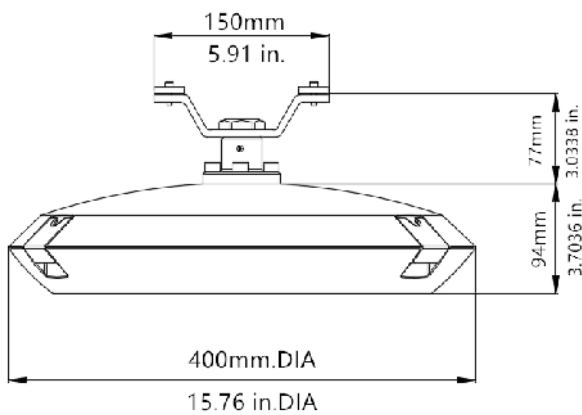

Specifications

Colour Range	2700 ~ 5700k
Power Consumption	25W ~ 62W
Product Dimensions (mm)	Ø400 * 94 (L*W*H)
Lumen	3000lm ~ 7440lm
Input Voltage	AC 100-277V
Power Factor	>0.92
CRI	>80 & >90
Pole Diameter	60mm (standard)
Dimmer	0-10V / Dali
Housing Material	Die-casting aluminum
Housing Color	Dark Brozen / Light Grey

The Nature of Light & Visual Comfort
Elegant by day (Dayform) Brilliant at night (Nightform)

greenlux
cost reduction LED lighting

Tels Series LED Canopy Light

Dimensions

Installation & Maintenance

- Suggested installation height 2.5m to 6.0m
- Easy installation & on-site maintenance
- AISI 304 stainless steel screws for optional external IP connector
- Standard 0.3m outlet input cable, customized cable length available
- Self-cleaning & weather proof body design

Tels Series LED Canopy Light

Model

MODEL	Beam Angle (°)	Wattage (W)	Voltage (V)	CRI	CCT (k)	Lumen	Dimmer	Size (mm) (LxWxD)	Surface Colour
GETEL-25W-04	140	25W	100/277	>80 >90	2700-5700	3000	0-10V Dali	Ø400*94	Dark Brozen Light Grey
GETEL-40W-04		40W				4800			
GETEL-62W-04		62W				7440			