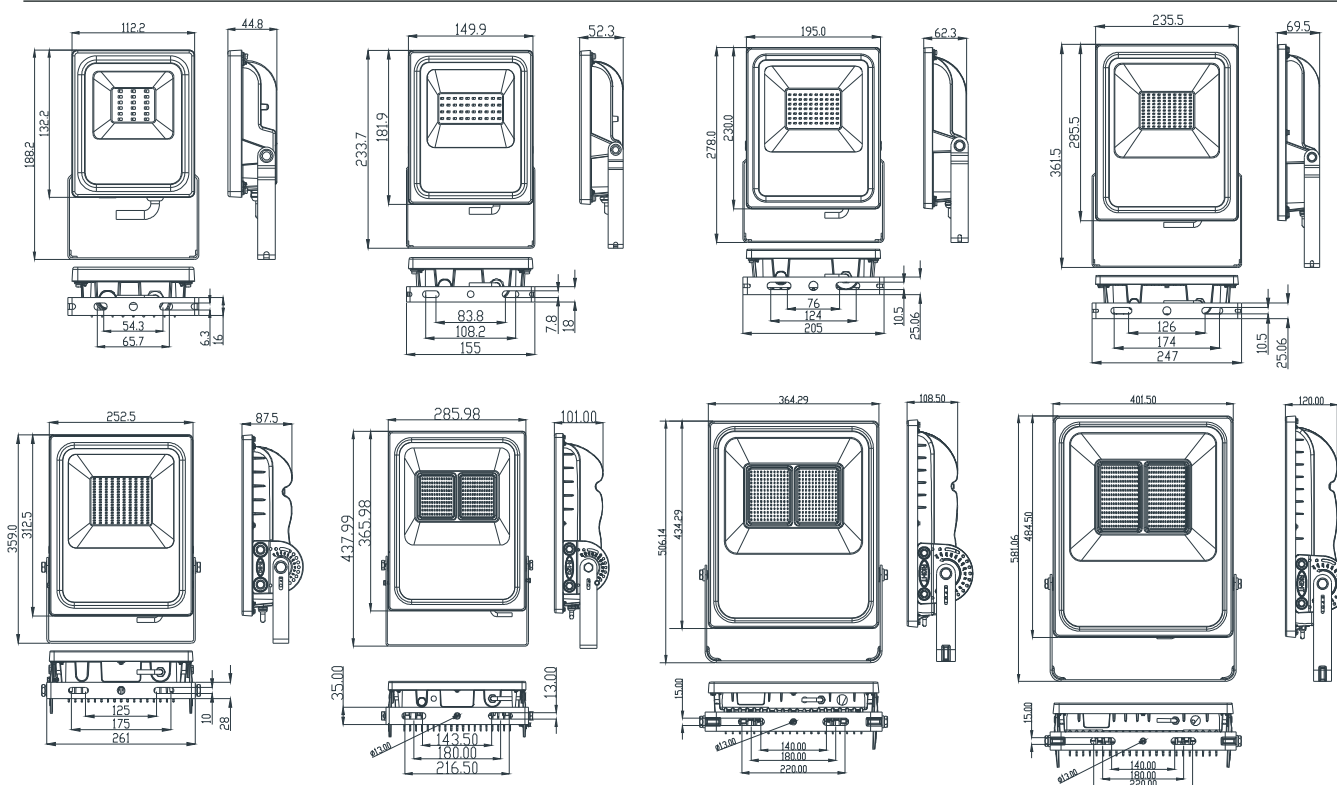

## Specifications

Item	Power	Lumen	Leds	CRI	Weight	Beam Angle
GBTIT-10W-01	10W	1200Lm	SMD 2835	> 80	0.57kg	120°
GBTIT-20W-01	20W	2400Lm	SMD 2835	> 80	1.00kg	120°
GBTIT-30W-01	30W	3600Lm	SMD 2835	> 80	1.80kg	120°
GBTIT-50W-01	50W	6000Lm	SMD 2835	> 80	2.54kg	120°
GBTIT-70W-01	70W	8400Lm	SMD 2835	> 80	4.25kg	120°
GBTIT-80W-01	80W	9600Lm	SMD 2835	> 80	4.25kg	120°
GBTIT-100W-01	100W	12000Lm	SMD 2835	> 80	5.80kg	120°
GBTIT-120W-01	120W	14400Lm	SMD 2835	> 80	5.80kg	120°
GBTIT-150W-01	150W	18000Lm	SMD 2835	> 80	9.50kg	120°
GBTIT-200W-01	200W	24000Lm	SMD 2835	> 80	10.9kg	120°

## Dimensions(mm)