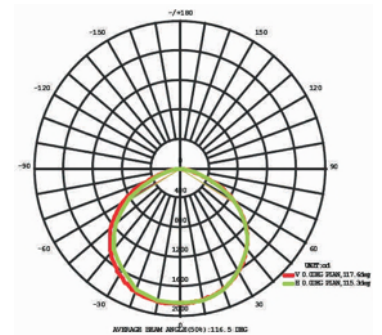

## Specifications

Item	Power	Lumen	Leds	CRI	Weight	Beam Angle
GBTIT-10W-01	10W	1200Lm	SMD 2835	> 80	0.57kg	120°
GBTIT-20W-01	20W	2400Lm	SMD 2835	> 80	1.00kg	120°
GBTIT-30W-01	30W	3600Lm	SMD 2835	> 80	1.80kg	120°
GBTIT-50W-01	50W	6000Lm	SMD 2835	> 80	2.54kg	120°
GBTIT-70W-01	70W	8400Lm	SMD 2835	> 80	4.25kg	120°
GBTIT-80W-01	80W	9600Lm	SMD 2835	> 80	4.25kg	120°
GBTIT-100W-01	100W	12000Lm	SMD 2835	> 80	5.80kg	120°
GBTIT-120W-01	120W	14400Lm	SMD 2835	> 80	5.80kg	120°
GBTIT-150W-01	150W	18000Lm	SMD 2835	> 80	9.50kg	120°
GBTIT-200W-01	200W	24000Lm	SMD 2835	> 80	10.9kg	120°

## Dimensions(mm)

## Photometry

120°