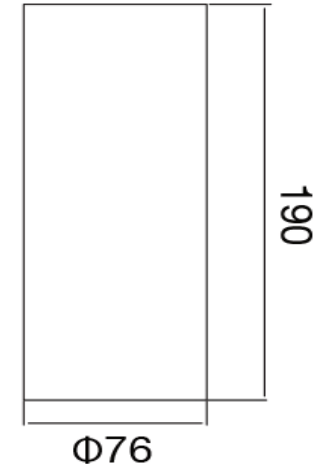

LED Surface Mounted Down Light

Specification

Product code:	GKTRI-15W / GKTRI-20W / GKTRI-25W / GKTRI-30W
Power:	15W / 20W / 25W / 30W
Electric data:	AC 220-240V 50-60Hz
Lumen:	70lm/W
Beam angle:	14° / 18° / 40°
Color temperature:	3000K / 4000K
IP class:	IP20
Fixture size:	Ø76 * 190mm / Ø89 * 210mm
Cutout size:	/
LED source:	COB LED
Fixture material:	Aluminum
Finish:	White / Black / Gold

GKTRI-15W / GKTRI-20W

GKTRI-25W / GKTRI-30W