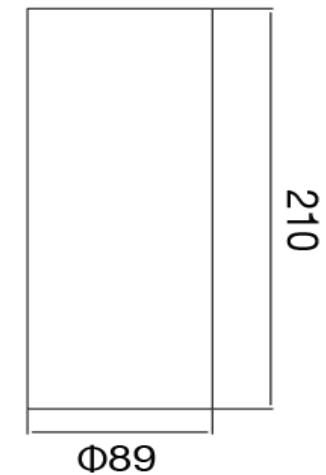

LM80

5 Yrs
Warranty

RCM

SAA

IP20

TUV