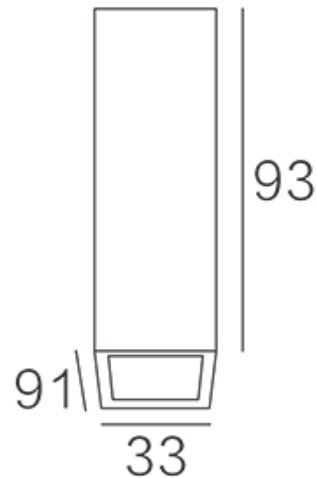

LED Wall Light

Specification

Product code:	GVUNO-3W
Power:	3W (down)
Electric data:	AC 220-240V 50-60Hz
Lumen:	255lm
Beam angle:	/
Color temperature:	3000K ~ 5000K
IP class:	IP54
Fixture size:	91 * 93 * 33mm
Cutout size:	/
LED source:	LED
Fixture material:	Aluminum
Finish:	Black / White