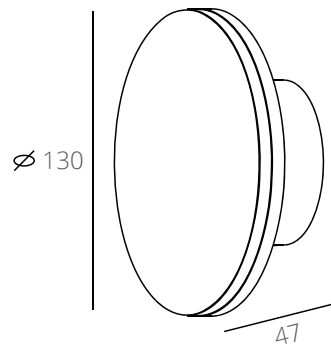

Specification

| | |
|--------------------|---------------------|
| Product code: | GVDAL-7W-130 |
| Power: | 7W |
| Electric data: | AC 220-240V 50-60Hz |
| Lumen: | 239 lm |
| Beam angle: | / |
| Color temperature: | 3000K / 4000K |
| IP class: | IP20 |
| Fixture size: | φ130*47mm |
| Cutout size: | / |
| LED source: | SMD LED |
| Fixture material: | Aluminum |
| Finish: | White / Black |