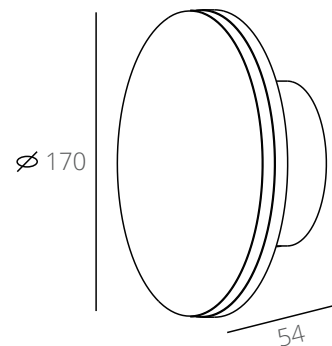

Specification

Product code:	GVDAL-10W-170
Power:	10W
Electric data:	AC 220-240V 50-60Hz
Lumen:	342 lm
Beam angle:	/
Color temperature:	3000K / 4000K
IP class:	IP20
Fixture size:	φ170*54mm
Cutout size:	/
LED source:	SMD LED
Fixture material:	Aluminum
Finish:	White / Black