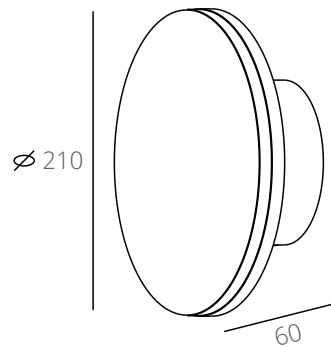

Specification

Product code:	GVDAL-13W-210
Power:	13W
Electric data:	AC 220-240V 50-60Hz
Lumen:	444 lm
Beam angle:	/
Color temperature:	3000K / 4000K
IP class:	IP20
Fixture size:	φ210*60mm
Cutout size:	/
LED source:	SMD LED
Fixture material:	Aluminum
Finish:	White / Black