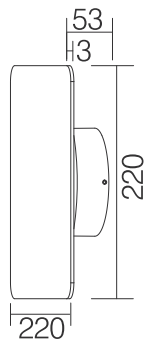

Outdoor LED Wall Light

Specification

Product code:	GKDAL-10W-S220
Power:	10W
Electric data:	AC 220-240V / DC 24V
Lumen:	798 lm
CRI:	>80 / >90
Color temperature:	3000K
IP class:	IP20 / IP65
Fixture size:	Ø220*53*3mm
Cutout:	Nul
LED source:	SMD
Fixture material:	Aluminum
Finish:	White / Silver / Black

Outdoor LED Wall Light

Specification

Product code:	GKDAL-15W-S280
Power:	15W
Electric data:	AC 220-240V / DC 24V
Lumen:	1100 lm
CRI:	>80 / >90
Color temperature:	3000K
IP class:	IP20 / IP65
Fixture size:	Ø280*68*3mm
Cutout:	Nul
LED source:	SMD
Fixture material:	Aluminum
Finish:	White / Silver / Black

Outdoor LED Wall Light

Specification

Product code:	GKDAL-20W-S380
Power:	20W
Electric data:	AC 220-240V / DC 24V
Lumen:	1200 lm
CRI:	>80 / >90
Color temperature:	3000K
IP class:	IP20 / IP65
Fixture size:	Ø380*83*3mm
Cutout:	Nul
LED source:	SMD
Fixture material:	Aluminum
Finish:	White / Silver / Black