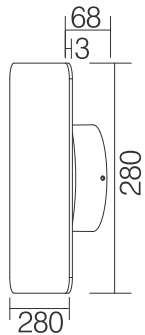

Outdoor LED Wall Light

Specification

Product code:	GKDAL-10W-S220
Power:	10W
Electric data:	AC 220-240V / DC 24V
Lumen:	798 lm
CRI:	>80 / >90
Color temperature:	3000K
IP class:	IP20 / IP65
Fixture size:	Ø220*53*3mm
Cutout:	Nul
LED source:	SMD
Fixture material:	Aluminum
Finish:	White / Silver / Black

Outdoor LED Wall Light

Specification

Product code:	GKDAL-15W-S280
Power:	15W
Electric data:	AC 220-240V / DC 24V
Lumen:	1100 lm
CRI:	>80 / >90
Color temperature:	3000K
IP class:	IP20 / IP65
Fixture size:	Ø280*68*3mm
Cutout:	Nul
LED source:	SMD
Fixture material:	Aluminum
Finish:	White / Silver / Black

Outdoor LED Wall Light

Specification

Product code:	GKDAL-20W-S380
Power:	20W
Electric data:	AC 220-240V / DC 24V
Lumen:	1200 lm
CRI:	>80 / >90
Color temperature:	3000K
IP class:	IP20 / IP65
Fixture size:	Ø380*83*3mm
Cutout:	Nul
LED source:	SMD
Fixture material:	Aluminum
Finish:	White / Silver / Black