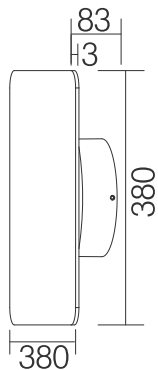

Outdoor LED Wall Light

Specification

Product code:	GKDAL-10W-S220
Power:	10W
Electric data:	AC 220-240V / DC 24V
Lumen:	798 lm
CRI:	>80 / >90
Color temperature:	3000K
IP class:	IP20 / IP65
Fixture size:	Ø220*53*3mm
Cutout:	Nul
LED source:	SMD
Fixture material:	Aluminum
Finish:	White / Silver / Black

Outdoor LED Wall Light

Specification

Product code:	GKDAL-15W-S280
Power:	15W
Electric data:	AC 220-240V / DC 24V
Lumen:	1100 lm
CRI:	>80 / >90
Color temperature:	3000K
IP class:	IP20 / IP65
Fixture size:	Ø280*68*3mm
Cutout:	Nul
LED source:	SMD
Fixture material:	Aluminum
Finish:	White / Silver / Black

Outdoor LED Wall Light

Specification

Product code:	GKDAL-20W-S380
Power:	20W
Electric data:	AC 220-240V / DC 24V
Lumen:	1200 lm
CRI:	>80 / >90
Color temperature:	3000K
IP class:	IP20 / IP65
Fixture size:	Ø380*83*3mm
Cutout:	Nul
LED source:	SMD
Fixture material:	Aluminum
Finish:	White / Silver / Black