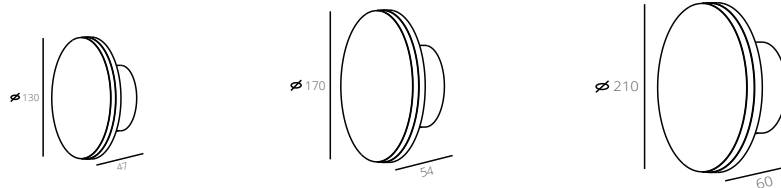

Specification

Product code:	GVDAL-7W-130 / GVDAL-10W-170 / GVDAL-13W-210
Power:	7W / 10W / 13W
Electric data:	AC 220-240V 50-60Hz
Lumen:	239lm / 342lm / 444lm
Beam angle:	/
Color temperature:	3000K / 4000K
IP class:	IP20
Fixture size:	φ130*47mm / φ170*54mm / φ210*60mm
Cutout size:	/
LED source:	SMD LED
Fixture material:	Aluminum
Finish:	White / Black