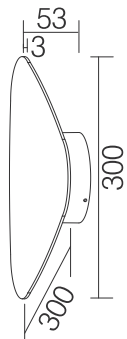

## Outdoor LED Wall Light

### Specification

<b>Product code:</b>	GKDAL-10W- T300
<b>Power:</b>	10W
<b>Electric data:</b>	AC 220-240V / DC 24V
<b>Lumen:</b>	798 lm
<b>CRI:</b>	>80 / >90
<b>Color temperature:</b>	3000K
<b>IP class:</b>	IP20 / IP65
<b>Fixture size:</b>	Ø300*53*3mm
<b>Cutout:</b>	Nul
<b>LED source:</b>	SMD
<b>Fixture material:</b>	Aluminum
<b>Finish:</b>	White / Silver / Black