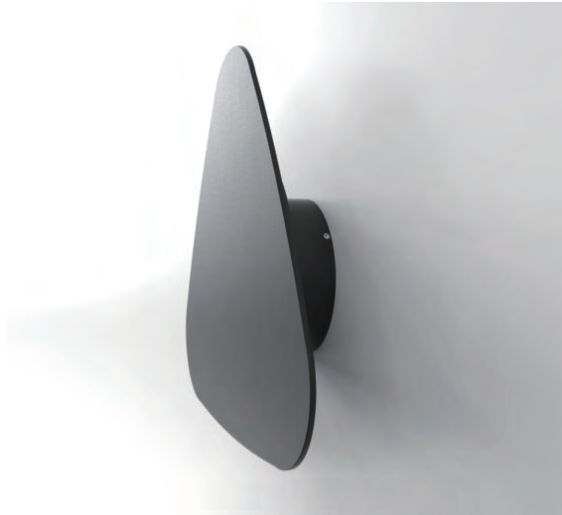

Outdoor LED Wall Light

Specification

Product code:	GKDAL-15W-T350
Power:	15W
Electric data:	AC 220-240V / DC 24V
Lumen:	1100 lm
CRI:	>80 / >90
Color temperature:	3000K
IP class:	IP20 / IP65
Fixture size:	Ø350*68*3mm
Cutout:	Nul
LED source:	SMD
Fixture material:	Aluminum
Finish:	White / Silver / Black