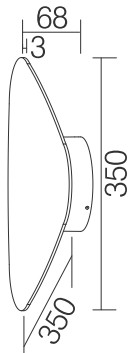

Outdoor LED Wall Light

Specification

Product code:	GKDAL-15W-T350
Power:	15W
Electric data:	AC 220-240V / DC 24V
Lumen:	1100 lm
CRI:	>80 / >90
Color temperature:	3000K
IP class:	IP20 / IP65
Fixture size:	Ø350*68*3mm
Cutout:	Nul
LED source:	SMD
Fixture material:	Aluminum
Finish:	White / Silver / Black