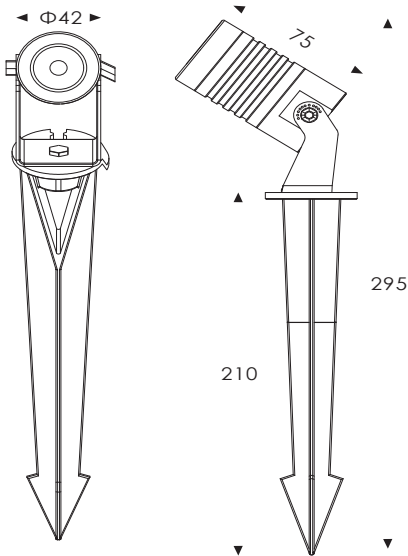

Specifications

Colour Range	3000 ~ 5000k RGB (option)	
Luminous Flux	2W	120lm (WW) 149lm (CW)
	3W	50lm (RGB)
Input Voltage	24V DC or 120V/240V	
Operating Temp.	-20°C to 40°C	
Beam angle	15° ~ 45°	
Glass	Tempered Glass T=3mm	
Chipset	OSRAM LED	
Cable gland	Copper and Nickel Coated	
Gasket	Tooling Shaped Seal	

Dimensions & Materials

Product Dimensions (mm)	A	Ø42 * 75 * 85
	B	Ø42 * 75 * 295
Housing Material	Aluminum Anodized Finishing & Powder Painting	
Housing Colour	Grey Brown / Black / White / Silver	

Certification and Safety

Dimensions

A Ø42 * 75 * 85

B Ø42 * 75 * 295

Model

Item No.	Light source	LED	Beam Angle	Input voltage(v)	Typical operating current(mA)	Typical consumption(w)	Typical luminance (lm)
GKLAN-2W-A-01	1×2W	B33	15° ~ 45°	24VDC 120/240	24V=110 120V=40 240V=26	24V=2.6 120V=2.4 240V=2.6	Cool white=149 Warm white=120
GKLAN-3W-A-01	1×3W RGB 3in1 Full color	B34	15° & 30°	24V DC	R=38 G=53 B=54	3.5	50
GKLAN-2W-B-01	1×2W	B33	15° ~ 45°	24VDC 120/240	24V=110 120V=40 240V=26	24V=2.6 120V=2.4 240V=2.6	Cool white=149 Warm white=120
GKLAN-3W-B-01	1×3W RGB 3in1 Full color	B34	15° & 30°	24V DC	R=38 G=53 B=54	3.5	50