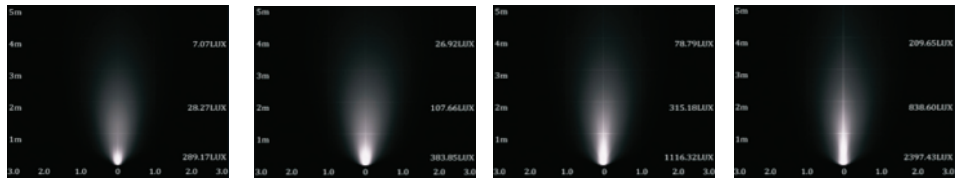

greenlux
cost reduction LED lighting

Landscape 01 LED Spot Garden Light

Available in 2W & 3W
80% lumen maintenance at 50,000 hours

- High quality OSRAM LED Chipset
- High Quality Aluminum Anodized Finishing & Powder Painting Housing
- Excellent Heat Conductivity Aluminum PCB, Coefficient of Heat Conductivity $\geq 2.0 \text{w/mk}$
- Optical Reflector efficiency $\geq 85\%$
- Constant Current Output
 - Single Color LED=1-Circuit Output
 - RGB 3in1 LED =3-Circuit Output
- Power Cable
 - H05RN-F 2X1.0mm² L=2m (Low Voltage)
 - H05RN-F 3X1.0mm² L=2m (High Voltage)
 - H05RN-F 4X0.75mm² L=2m (for RGB)
- IP65 Rated
- 5 Years Warranty
- Applications include gardens, land scape, verandahs walkways, hotels, shopping centres & household

Specifications

Colour Range	3000 ~ 5000k RGB (option)	
Luminous Flux	2W	120lm (WW) 149lm (CW)
	3W	50lm (RGB)
Input Voltage	24V DC or 120V/240V	
Operating Temp.	-20°C to 40°C	
Beam angle	15° ~ 45°	
Glass	Tempered Glass T=3mm	
Chipset	OSRAM LED	
Cable gland	Copper and Nickel Coated	
Gasket	Tooling Shaped Seal	

Certifications	IP65, CE, RoHS, SAA, RCM
Environment	Indoor & Outdoor Location
Warranty	5 years

greenlux
cost reduction LED lighting

Landscape 01 LED Spot Garden Light

Available in 2W & 3W
80% lumen maintenance at 50,000 hours

Dimensions

A Ø42 * 75 * 85

B Ø42 * 75 * 295

Model

Item No.	Light source	LED	Beam Angle	Input voltage(v)	Typical operating current(mA)	Typical consumption(w)	Typical luminance (lm)
GKLAN-2W-A-01	1×2W	B33	15° ~ 45°	24VDC 120/240	24V=110 120V=40 240V=26	24V=2.6 120V=2.4 240V=2.6	Cool white=149 Warm white=120
GKLAN-3W-A-01	1×3W RGB 3in1 Full color	B34	15° & 30°	24V DC	R=38 G=53 B=54	3.5	50
GKLAN-2W-B-01	1×2W	B33	15° ~ 45°	24VDC 120/240	24V=110 120V=40 240V=26	24V=2.6 120V=2.4 240V=2.6	Cool white=149 Warm white=120
GKLAN-3W-B-01	1×3W RGB 3in1 Full color	B34	15° & 30°	24V DC	R=38 G=53 B=54	3.5	50