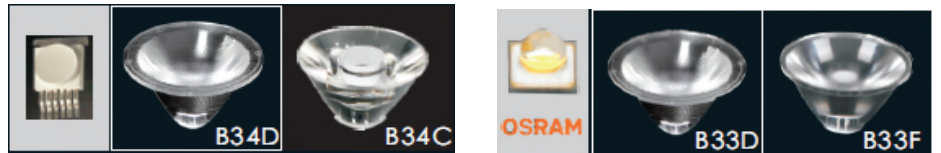

greenlux
cost reduction LED lighting

Landscape 01 LED Spot Garden Light

Available in 2W & 3W
80% lumen maintenance at 50,000 hours

- High quality OSRAM LED Chipset
- High Quality Aluminum Anodized Finishing & Powder Painting Housing
- Excellent Heat Conductivity Aluminum PCB, Coefficient of Heat Conductivity $\geq 2.0 \text{w/mk}$
- Optical Reflector efficiency $\geq 85\%$
- Constant Current Output
 - Single Color LED=1-Circuit Output
 - RGB 3in1 LED =3-Circuit Output
- Power Cable
 - H05RN-F 2X1.0mm² L=2m (Low Voltage)
 - H05RN-F 3X1.0mm² L=2m (High Voltage)
 - H05RN-F 4X0.75mm² L=2m (for RGB)
- IP65 Rated
- 5 Years Warranty
- Applications include gardens, land scape, verandahs walkways, hotels, shopping centres & household

Dimensions & Materials

Product Dimensions (mm)	A	Ø42 * 75 * 85
	B	Ø42 * 75 * 295
Housing Material	Aluminum Anodized Finishing & Powder Painting	
Housing Colour	Grey Brown / Black / White / Silver	

Certification and Safety

Dimensions

A Ø42 * 75 * 85

B Ø42 * 75 * 295

Model

Item No.	Light source	LED	Beam Angle	Input voltage(v)	Typical operating current(mA)	Typical consumption(w)	Typical luminance (lm)
GKLAN-2W-A-01	1×2W	B33	15° ~ 45°	24VDC 120/240	24V=110 120V=40 240V=26	24V=2.6 120V=2.4 240V=2.6	Cool white=149 Warm white=120
GKLAN-3W-A-01	1×3W RGB 3in1 Full color	B34	15° & 30°	24V DC	R=38 G=53 B=54	3.5	50
GKLAN-2W-B-01	1×2W	B33	15° ~ 45°	24VDC 120/240	24V=110 120V=40 240V=26	24V=2.6 120V=2.4 240V=2.6	Cool white=149 Warm white=120
GKLAN-3W-B-01	1×3W RGB 3in1 Full color	B34	15° & 30°	24V DC	R=38 G=53 B=54	3.5	50