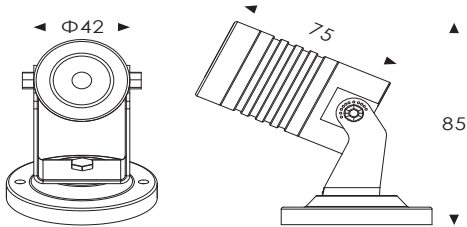

Specifications

Colour Range	3000 ~ 5000k RGB (option)	
Luminous Flux	2W	120lm (WW) 149lm (CW)
	3W	50lm (RGB)
Input Voltage	24V DC or 120V/240V	
Operating Temp.	-20°C to 40°C	
Beam angle	15° ~ 45°	
Glass	Tempered Glass T=3mm	
Chipset	OSRAM LED	
Cable gland	Copper and Nickel Coated	
Gasket	Tooling Shaped Seal	

Dimensions & Materials

Product Dimensions (mm)	A	Ø42 * 75 * 85
	B	Ø42 * 75 * 295
Housing Material	Aluminum Anodized Finishing & Powder Painting	
Housing Colour	Grey Brown / Black / White / Silver	

Certification and Safety

Dimensions

A Ø42 * 75 * 85

B Ø42 * 75 * 295

Model

Item No.	Light source	LED	Beam Angle	Input voltage(v)	Typical operating current(mA)	Typical consumption(w)	Typical luminance (lm)
GKLAN-2W-A-01	1×2W	B33	15° ~ 45°	24VDC 120/240	24V=110 120V=40 240V=26	24V=2.6 120V=2.4 240V=2.6	Cool white=149 Warm white=120
GKLAN-3W-A-01	1×3W RGB 3in1 Full color	B34	15° & 30°	24V DC	R=38 G=53 B=54	3.5	50
GKLAN-2W-B-01	1×2W	B33	15° ~ 45°	24VDC 120/240	24V=110 120V=40 240V=26	24V=2.6 120V=2.4 240V=2.6	Cool white=149 Warm white=120
GKLAN-3W-B-01	1×3W RGB 3in1 Full color	B34	15° & 30°	24V DC	R=38 G=53 B=54	3.5	50