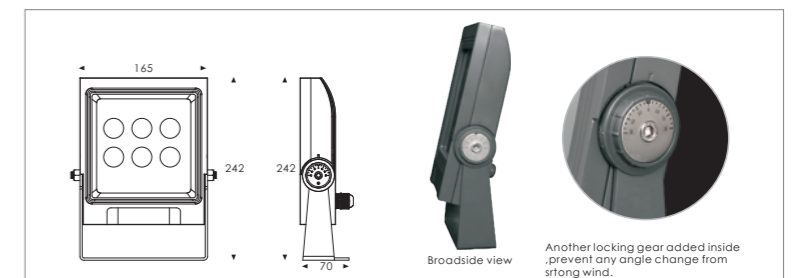

Landscape 10 LED Flood Light RGBW

RGBW colorful effect released

Federal LED RGBW 4in1 L0115F038KT 15°
L0130F038KT 30°

Specifications

Housing	12" Die-casting powder coated aluminum . T=60-80μm. Adhesion of ISO class 1/ASTM class 4B
Bracket	Powder coated aluminum
Glass	Tempered glass. T=7mm
Lens	All-in-one optical lens. efficiency≥85%
Cable gland	IP-68 PG-9 PVC
Gasket	Tooling shaped seal
Power cable	RGBW 24VDC : H05RN-F 6×0.5mm ² L=2m