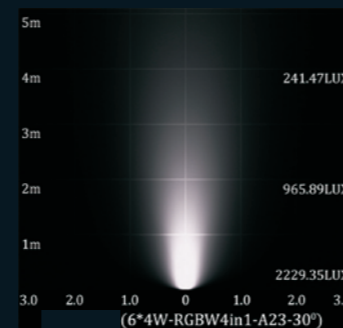

Landscape 10 LED Flood Light RGBW

RGBW colorful effect released

Federal LED RGBW 4in1 L0115F038KT 15°
L0130F038KT 30°

Specifications

Housing	12" Die-casting powder coated aluminum . T=60-80μm. Adhesion of ISO class 1/ASTM class 4B
Bracket	Powder coated aluminum
Glass	Tempered glass. T=7mm
Lens	All-in-one optical lens. efficiency≥85%
Cable gland	IP-68 PG-9 PVC
Gasket	Tooling shaped seal
Power cable	RGBW 24VDC : H05RN-F 6×0.5mm ² L=2m

Item No.	Light source	Lens	The manufacturer selected lens degree (θ 1/2)	Input voltage (v)	Typical operating current(mA)	Typical consumption(w)	Typical luminance (lm)	IK rate
GKLAN-24W-10	6X4W RGBW 4IN1	A23	30	24VDC	R=299 G=352 B=350 W=349	32	1000	09