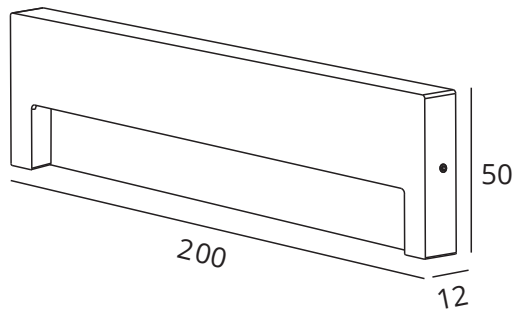

### Specification

Product code:	GVLUX-6W-200
Power:	6W
Electric data:	AC 220-240V / DC 24V
Lumen:	375 lm
CRI:	>80
Color temperature:	3000K
IP class:	IP44 / IP65
Fixture size:	200*50*12mm
Cutout:	Nul
LED source:	SMD
Fixture material:	Aluminum
Finish:	White / Silver / Black