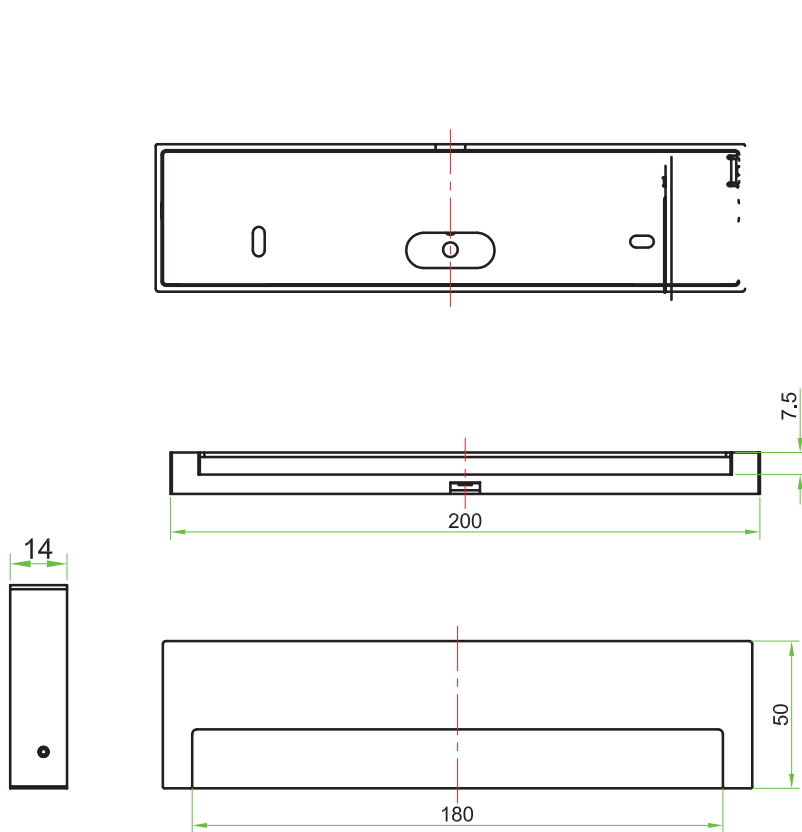

Outdoor LED Wall Light

Diagram

LM80

3 Yrs
Warranty

RCM

SAA

IP65

TUV

9/331 Ingles Street
Port Melbourne VIC 3207 Australia

info@greenlux.com.au
sales@greenlux.com.au

T 1300 650 625
www.greenlux.com.au