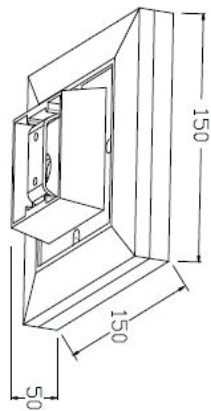

Outdoor LED Wall Light

Specification

Product code:	GKLUX-12W-SI150
Power:	12W
Electric data:	AC 220-240V 50-60Hz
Lumen:	696 lm
CRI:	>80 / >90
Color temperature:	3000K
IP class:	IP54
Fixture size:	50*150*50
Installation:	Wall Mounted
LED source:	SMD 2835
Fixture material:	Die Casting Aluminum
Finish:	White / Grey / Black