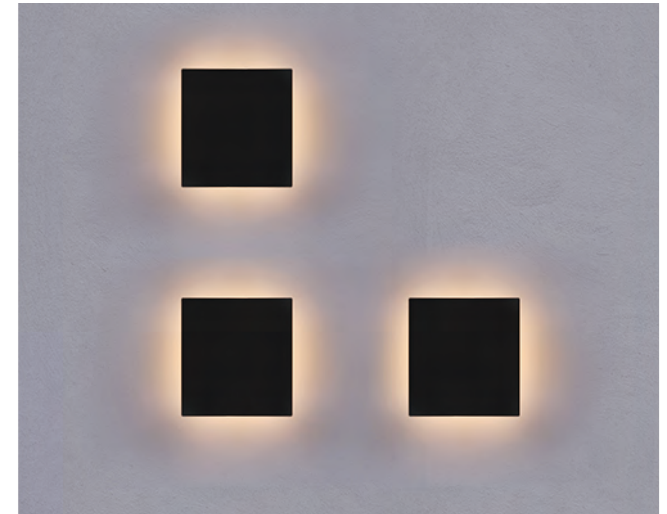

Outdoor LED Wall Light

Specification

Product code:	GKLUX-12W-SI150
Power:	12W
Electric data:	AC 220-240V 50-60Hz
Lumen:	696 lm
CRI:	>80 / >90
Color temperature:	3000K
IP class:	IP54
Fixture size:	50*150*50
Installation:	Wall Mounted
LED source:	SMD 2835
Fixture material:	Die Casting Aluminum
Finish:	White / Grey / Black