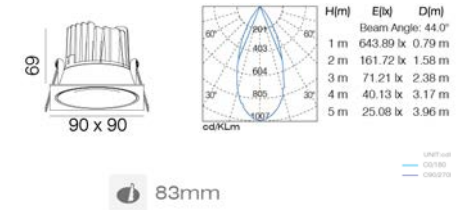

Specifications

Power	12W
Colour Range	2700 ~ 5000K
Lumen	900lm
Input Voltage	AC200 ~ 240V
Power Factor	>0.95
Beam angle	24° / 36° / 55°
CRI	>90 / 95
LED	Citizen COB
Driver	Class II SAA
IP Rating	IP20
Current	260mA / 36V
Dimmable	Triac / 1-10V / Dali
Housing Colour	Black / White / Silver

GDLUX-12W-A

83mm

GDLUX-12W-B

83mm

GDLUX-12W-C

83mm

MODEL	Wattage (W)	Voltage (V)	CCT (K)	Lumen (lm)	Current (mA)	Beam Angle	Cutout (mm)	Size (mm) (LxWxD)	Surface Colour
GDLUX-12W-A	12W	200-240	2700-5000	900	260	24/36°	Ø83	Ø102*71	B/W/S
GDLUX-12W-B	12W	200-240	2700-5000	900	260	36/55°	Ø83	Ø90*69	B/W/S
GDLUX-12W-C	12W	200-240	2700-5000	900	260	36/55°	Ø83	90*90*69	B/W/S