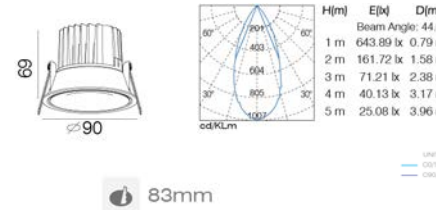

Specifications

Power	12W
Colour Range	2700 ~ 5000K
Lumen	900lm
Input Voltage	AC200 ~ 240V
Power Factor	>0.95
Beam angle	24° / 36° / 55°
CRI	>90 / 95
LED	Citizen COB
Driver	Class II SAA
IP Rating	IP20
Current	260mA / 36V
Dimmable	Triac / 1-10V / Dali
Housing Colour	Black / White / Silver

GDLUX-12W-A

83mm

GDLUX-12W-B

83mm

GDLUX-12W-C

83mm

MODEL	Wattage (W)	Voltage (V)	CCT (K)	Lumen (lm)	Current (mA)	Beam Angle	Cutout (mm)	Size (mm) (LxWxD)	Surface Colour
GDLUX-12W-A	12W	200-240	2700-5000	900	260	24/36°	Ø83	Ø102*71	B/W/S
GDLUX-12W-B	12W	200-240	2700-5000	900	260	36/55°	Ø83	Ø90*69	B/W/S
GDLUX-12W-C	12W	200-240	2700-5000	900	260	36/55°	Ø83	90*90*69	B/W/S