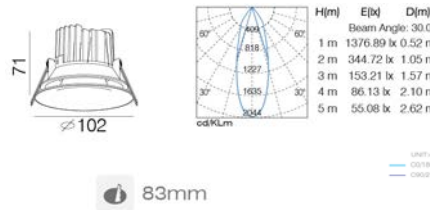

Specifications

Power	12W
Colour Range	2700 ~ 5000K
Lumen	900lm
Input Voltage	AC200 ~ 240V
Power Factor	>0.95
Beam angle	24° / 36° / 55°
CRI	>90 / 95
LED	Citizen COB
Driver	Class II SAA
IP Rating	IP20
Current	260mA / 36V
Dimmable	Triac / 1-10V / Dali
Housing Colour	Black / White / Silver

GDLUX-12W-A

83mm

GDLUX-12W-B

83mm

GDLUX-12W-C

83mm

MODEL	Wattage (W)	Voltage (V)	CCT (K)	Lumen (lm)	Current (mA)	Beam Angle	Cutout (mm)	Size (mm) (LxWxD)	Surface Colour
GDLUX-12W-A	12W	200-240	2700-5000	900	260	24/36°	Ø83	Ø102*71	B/W/S
GDLUX-12W-B	12W	200-240	2700-5000	900	260	36/55°	Ø83	Ø90*69	B/W/S
GDLUX-12W-C	12W	200-240	2700-5000	900	260	36/55°	Ø83	90*90*69	B/W/S