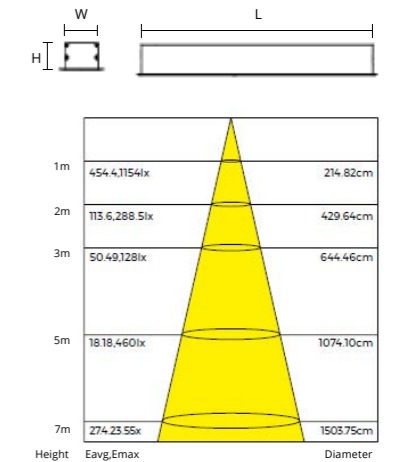

Luminaire Parameters			
Size	L1229*W70*H36mm	L1829*W70*H36mm	L2429*W70*H36mm
Cover	Diffuser	Diffuser	Diffuser
Cover material	PC	PC	PC
Lumens	3000lm	4200lm	6000lm
Typ.power	26W	38W	56W
CCT	3000/4000K	3000/4000K	3000/4000K
CRI	>80	>80	>80
Beam angle	97°	97°	97°
Input voltage	100-277V AC 50/60Hz	100-277V AC 50/60Hz	100-277V AC 50/60Hz
Power factor	>0.9	>0.9	>0.9
Power Supply	Built-in Isolation	Built-in Isolation	Built-in Isolation
Dimming	0-10V / Bluetooth mesh		
Color	Sliver / White / Black		
Installation	Recessed		
Warranty	5 Years		
Certification	UL		

### Model

Category	Series	Section Size	Diffuser Shape	Diffuser Nature	Carrier Style	Profile Color	End Cap Style	Length	Light Source Type	Type Power of Luminaire	CCT	CRI	Power Type
General Lighting System	Linear - GLE	50	Dual Color D	Diffuser D	Flat F	Silver S	Standard End Cap S	1200mm	Constant Current Rigid T	26W 26	3000K WW	>80 8	0-10V B
						White W	1800mm	38W 38		4000K NW			
						Black B	2400mm	56W 56					