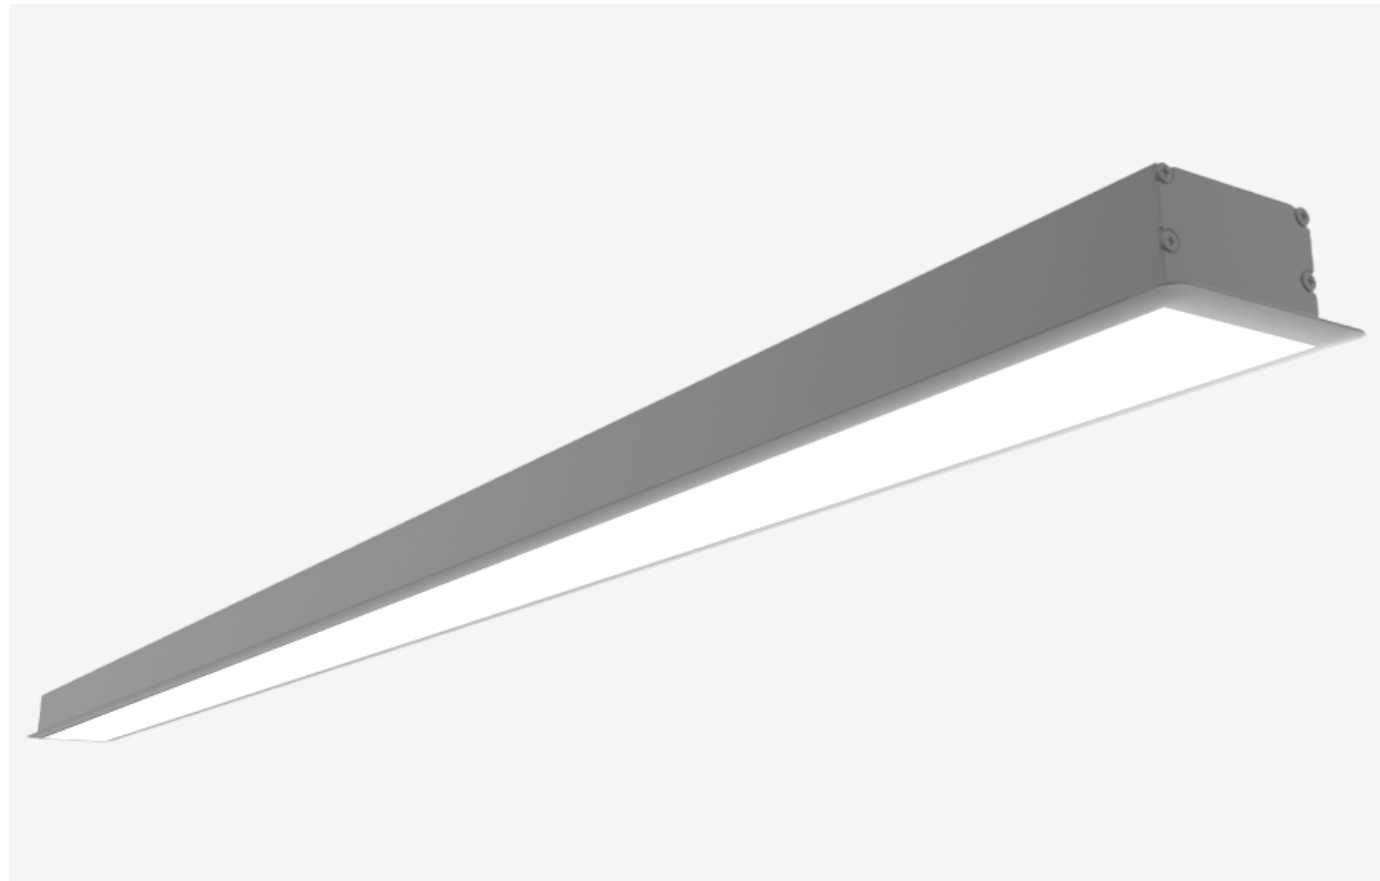

# Chain GLE50 Series

## GLE50DD

GLE50 as professional luminaire, integrates with beautiful structure design, creative optical & thermal design, new material and intelligent control, can widely used for indoor general lighting.

Luminaire Parameters			
Size	L1229*W70*H36mm	L1829*W70*H36mm	L2429*W70*H36mm
Cover	Diffuser	Diffuser	Diffuser
Cover material	PC	PC	PC
Lumens	3000lm	4200lm	6000lm
Typ.power	26W	38W	56W
CCT	3000/4000K	3000/4000K	3000/4000K
CRI	>80	>80	>80
Beam angle	97°	97°	97°
Input voltage	100-277V AC 50/60Hz	100-277V AC 50/60Hz	100-277V AC 50/60Hz
Power factor	>0.9	>0.9	>0.9
Power Supply	Built-in Isolation	Built-in Isolation	Built-in Isolation
Dimming	0-10V / Bluetooth mesh		
Color	Sliver / White / Black		
Installation	Recessed		
Warranty	5 Years		
Certification	UL		

### Model

Category	Series	Section Size	Diffuser Shape	Diffuser Nature	Carrier Style	Profile Color	End Cap Style	Length	Light Source Type	Type Power of Luminaire	CCT	CRI	Power Type
General Lighting System	Linear - GLE	50	Dual Color D	Diffuser D	Flat F	Silver S	Standard End Cap S	1200mm	Constant Current Rigid T	26W 26	3000K WW	>80 8	0-10V B
						White W	1800mm	38W 38		4000K NW			
						Black B	2400mm	56W 56					