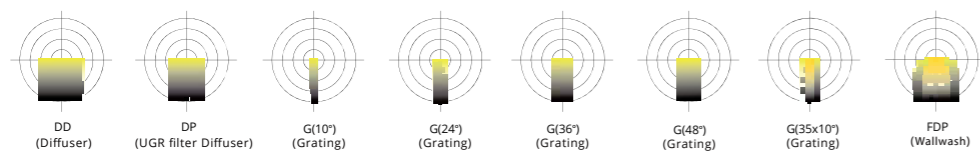

Multiple light distributions, select freely, flexible application.