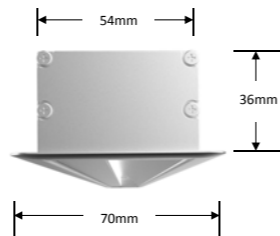

GLE50DD

GLE50 as professional luminaire, integrates with beautiful structure design, creative optical & thermal design, new material and intelligent control, can widely used for indoor general lighting.