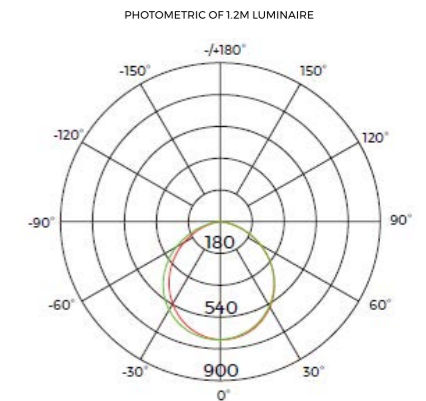

Luminaire Parameters			
Size	L1229*W70*H36mm	L1829*W70*H36mm	L2429*W70*H36mm
Cover	Diffuser	Diffuser	Diffuser
Cover material	PC	PC	PC
Lumens	3000lm	4200lm	6000lm
Typ.power	26W	38W	56W
CCT	3000/4000K	3000/4000K	3000/4000K
CRI	>80	>80	>80
Beam angle	97°	97°	97°
Input voltage	100-277V AC 50/60Hz	100-277V AC 50/60Hz	100-277V AC 50/60Hz
Power factor	>0.9	>0.9	>0.9
Power Supply	Built-in Isolation	Built-in Isolation	Built-in Isolation
Dimming	0-10V / Bluetooth mesh		
Color	Sliver / White / Black		
Installation	Recessed		
Warranty	5 Years		
Certification	UL		

### Model

Category	Series	Section Size	Diffuser Shape	Diffuser Nature	Carrier Style	Profile Color	End Cap Style	Length	Light Source Type	Type Power of Luminaire	CCT	CRI	Power Type
General Lighting System	Linear - GLE	50	Dual Color D	Diffuser D	Flat F	Silver S	Standard End Cap S	1200mm	Constant Current Rigid T	26W 26	3000K WW	>80 8	0-10V B
						White W	1800mm	38W 38		4000K NW			
						Black B	2400mm	56W 56					