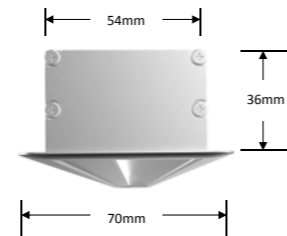

GLE50DP

GLE50 as professional luminaire, integrates with beautiful structure design, creative optical & thermal design, new material and intelligent control, can widely used for indoor general lighting.