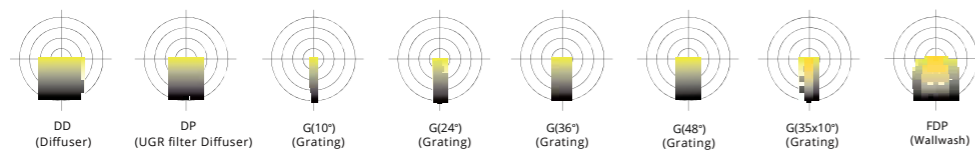

Chain GLE50 Series

GLE50DP

GLE50 as professional luminaire, integrates with beautiful structure design, creative optical & thermal design, new material and intelligent control, can widely used for indoor general lighting.

Multiple light distributions, select freely, flexible application.

- AL6063-T5 aluminum profile with high-quality surface treatment and three optional colors of black, white and silver
- Anti-glare design UGR<19
- LM80 certified light source, life >50000H
- Built-in efficient and safe flicker-free dimming power supply
- Support 0~10V, Bluetooth dimming

Luminaire Parameters

Size	L1229*W70*H36mm	L1829*W70*H36mm	L2429*W70*H36mm
Cover	UGR Filter Diffuser	UGR Filter Diffuser	UGR Filter Diffuser
Cover material	PC	PC	PC
Lumens	2500lm	3500lm	5000lm
Typ.power	26W	38W	56W
CCT	3000/4000K	3000/4000K	3000/4000K
CRI	>80	>80	>80
Beam angle	85°	85°	85°
Input voltage	100-277V AC 50/60Hz	100-277V AC 50/60Hz	100-277V AC 50/60Hz
Power factor	>0.9	>0.9	>0.9
Power Supply	Built-in Isolation	Built-in Isolation	Built-in Isolation
Dimming	0-10V / Bluetooth mesh		
Color	Sliver / White / Black		
Installation	Recessed		
Warranty	5 Years		
Certification	UL		

* Available to customize CRI 90

Model

Category	Series	Section Size	Diffuser Shape	Diffuser Nature	Carrier Style	Profile Color	End Cap Style	Length	Light Source Type	Type Power of Luminaire	CCT	CRI	Power Type	
General Lighting System	Linear - GLE	50	Dual Color D	Prismatic P	Flat F	Silver S	Standard End Cap S	1200mm	Constant Current Rigid T	26W 26	3000K WW	>80 8	0-10V B	
						White W		1800mm		38W 38				4000K NW
						Black B		2400mm		56W 56				