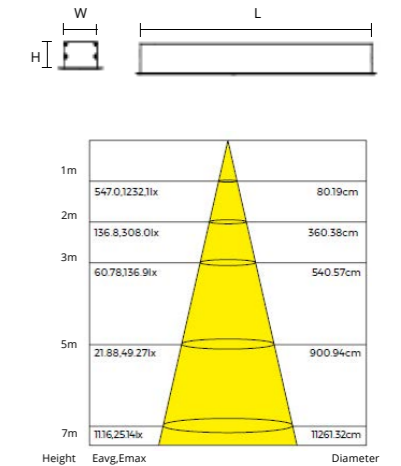

Luminaire Parameters

Size	L1229*W70*H36mm	L1829*W70*H36mm	L2429*W70*H36mm
Cover	UGR Filter Diffuser	UGR Filter Diffuser	UGR Filter Diffuser
Cover material	PC	PC	PC
Lumens	2500lm	3500lm	5000lm
Typ.power	26W	38W	56W
CCT	3000/4000K	3000/4000K	3000/4000K
CRI	>80	>80	>80
Beam angle	85°	85°	85°
Input voltage	100-277V AC 50/60Hz	100-277V AC 50/60Hz	100-277V AC 50/60Hz
Power factor	>0.9	>0.9	>0.9
Power Supply	Built-in Isolation	Built-in Isolation	Built-in Isolation
Dimming	0-10V / Bluetooth mesh		
Color	Sliver / White / Black		
Installation	Recessed		
Warranty	5 Years		
Certification	UL		

* Available to customize CRI 90

Model

Category	Series	Section Size	Diffuser Shape	Diffuser Nature	Carrier Style	Profile Color	End Cap Style	Length	Light Source Type	Type Power of Luminaire	CCT	CRI	Power Type	
General Lighting System	Linear - GLE	50	Dual Color D	Prismatic P	Flat F	Silver S	Standard End Cap S	1200mm	Constant Current Rigid T	26W 26	3000K WW	>80 8	0-10V B	
						White W		1800mm		38W 38				4000K NW
						Black B		2400mm		56W 56				