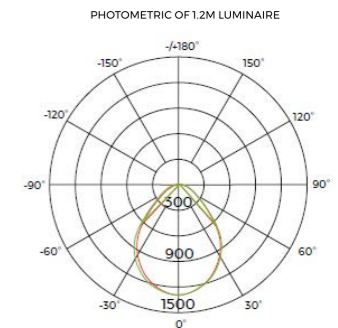

Luminaire Parameters

Size	L1229*W70*H36mm	L1829*W70*H36mm	L2429*W70*H36mm
Cover	UGR Filter Diffuser	UGR Filter Diffuser	UGR Filter Diffuser
Cover material	PC	PC	PC
Lumens	2500lm	3500lm	5000lm
Typ.power	26W	38W	56W
CCT	3000/4000K	3000/4000K	3000/4000K
CRI	>80	>80	>80
Beam angle	85°	85°	85°
Input voltage	100-277V AC 50/60Hz	100-277V AC 50/60Hz	100-277V AC 50/60Hz
Power factor	>0.9	>0.9	>0.9
Power Supply	Built-in Isolation	Built-in Isolation	Built-in Isolation
Dimming	0-10V / Bluetooth mesh		
Color	Sliver / White / Black		
Installation	Recessed		
Warranty	5 Years		
Certification	UL		

* Available to customize CRI 90

Model

Category	Series	Section Size	Diffuser Shape	Diffuser Nature	Carrier Style	Profile Color	End Cap Style	Length	Light Source Type	Type Power of Luminaire	CCT	CRI	Power Type	
General Lighting System	Linear - GLE	50	Dual Color D	Prismatic P	Flat F	Silver S	Standard End Cap S	1200mm	Constant Current Rigid T	26W 26	3000K WW	>80 8	0-10V B	
						White W		1800mm		38W 38				4000K NW
						Black B		2400mm		56W 56				