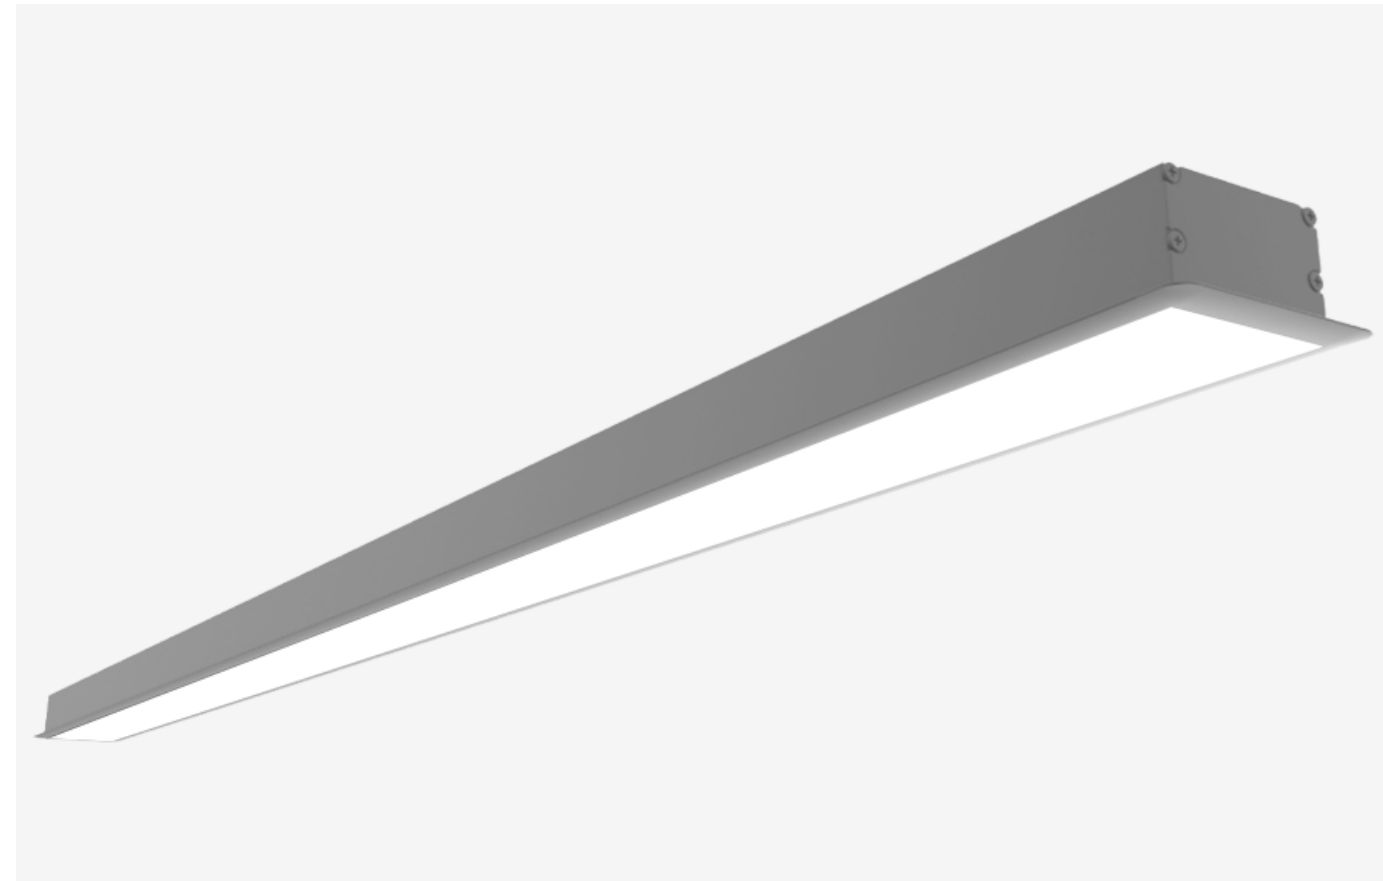

Chain GLE50 Series

GLE50DP

GLE50 as professional luminaire, integrates with beautiful structure design, creative optical & thermal design, new material and intelligent control, can widely used for indoor general lighting.

Multiple light distributions, select freely, flexible application.

- AL6063-T5 aluminum profile with high-quality surface treatment and three optional colors of black, white and silver
- Anti-glare design UGR<19
- LM80 certified light source, life >50000H
- Built-in efficient and safe flicker-free dimming power supply
- Support 0~10V, Bluetooth dimming

Luminaire Parameters

Size	L1229*W70*H36mm	L1829*W70*H36mm	L2429*W70*H36mm
Cover	UGR Filter Diffuser	UGR Filter Diffuser	UGR Filter Diffuser
Cover material	PC	PC	PC
Lumens	2500lm	3500lm	5000lm
Typ.power	26W	38W	56W
CCT	3000/4000K	3000/4000K	3000/4000K
CRI	>80	>80	>80
Beam angle	85°	85°	85°
Input voltage	100-277V AC 50/60Hz	100-277V AC 50/60Hz	100-277V AC 50/60Hz
Power factor	>0.9	>0.9	>0.9
Power Supply	Built-in Isolation	Built-in Isolation	Built-in Isolation
Dimming	0-10V / Bluetooth mesh		
Color	Sliver / White / Black		
Installation	Recessed		
Warranty	5 Years		
Certification	UL		

* Available to customize CRI 90

Model

Category	Series	Section Size	Diffuser Shape	Diffuser Nature	Carrier Style	Profile Color	End Cap Style	Length	Light Source Type	Type Power of Luminaire	CCT	CRI	Power Type	
General Lighting System	Linear - GLE	50	Dual Color D	Prismatic P	Flat F	Silver S	Standard End Cap S	1200mm	Constant Current Rigid T	26W 26	3000K WW	>80 8	0-10V B	
						White W		1800mm		38W 38				4000K NW
						Black B		2400mm		56W 56				