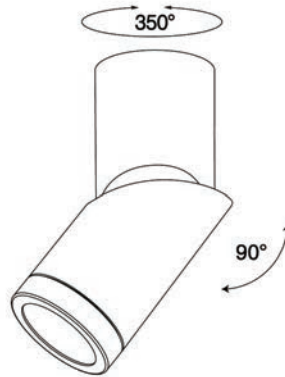

## LED Surface Mounted Down Light

### Specification

<b>Product code:</b>	GKCUS-10W-A
<b>Power:</b>	10W
<b>Electric data:</b>	AC 220-240V 50/60Hz
<b>Lumen:</b>	800lm
<b>Beam angle:</b>	38° / 50°
<b>Color temperature:</b>	3000K / 4000K
<b>IP class:</b>	IP20
<b>CRI:</b>	>90
<b>Dimmable:</b>	TRIAC
<b>LED source:</b>	COB LED
<b>Fixture material:</b>	Aluminum
<b>Finish:</b>	White / Black
<b>Warranty:</b>	Residential 3 Yrs / Commercial 5 Yrs