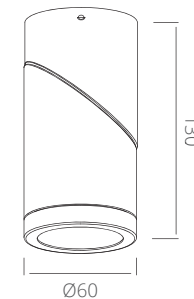

## LED Surface Mounted Down Light

### Specification

<b>Product code:</b>	GKCUS-10W-A
<b>Power:</b>	10W
<b>Electric data:</b>	AC 220-240V 50/60Hz
<b>Lumen:</b>	800lm
<b>Beam angle:</b>	38° / 50°
<b>Color temperature:</b>	3000K / 4000K
<b>IP class:</b>	IP20
<b>CRI:</b>	>90
<b>Dimmable:</b>	TRIAC
<b>LED source:</b>	COB LED
<b>Fixture material:</b>	Aluminum
<b>Finish:</b>	White / Black
<b>Warranty:</b>	Residential 3 Yrs / Commercial 5 Yrs