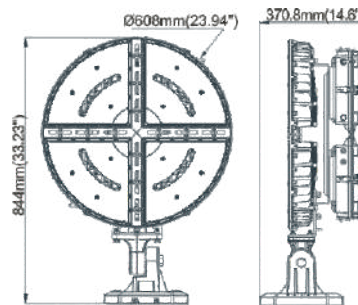

## Specifications

Item	Power	Luminous Efficacy	Leds	CRI	Weight	Beam Angle
GBOXL-300W-03X	300W	160lm/W @ 30° 120lm/W @ 15°	LUMILEDS 5050	>70	18kg	30°/15°
GBOXL-400W-03X	400W	160lm/W @ 30° 120lm/W @ 15°	LUMILEDS 5050	>70	18kg	30°/15°
GBOXL-500W-03X	500W	160lm/W @ 30° 120lm/W @ 15°	LUMILEDS 5050	>70	18kg	30°/15°
GBOXL-600W-03X	600W	160lm/W @ 30° 120lm/W @ 15°	LUMILEDS 5050	>70	18kg	30°/15°
GBOXL-700W-03X	700W	160lm/W @ 30° 120lm/W @ 15°	LUMILEDS 5050	>70	30.5kg	30°/15°
GBOXL-800W-03X	800W	155lm/W @ 30° 120lm/W @ 15°	LUMILEDS 5050	>70	30.5kg	30°/15°
GBOXL-1000W-03X	1000W	155lm/W @ 30° 120lm/W @ 15°	LUMILEDS 5050	>70	30.5kg	30°/15°

## Dimensions (mm)

## Photometry

P1(300W/400W/500W/600W)

(700W/800W/1000W)

30°

15°

P2(300W/400W/500W/600W)

(700W/800W/1000W)

P3(300W/400W/500W/600W)