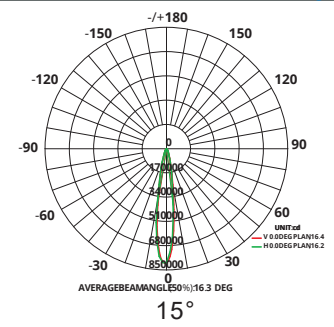

## Specifications

Item	Power	Luminous Efficacy	Leds	CRI	Weight	Beam Angle
GBOXL-300W-03X	300W	160lm/W @ 30° 120lm/W @ 15°	LUMILEDS 5050	>70	18kg	30°/15°
GBOXL-400W-03X	400W	160lm/W @ 30° 120lm/W @ 15°	LUMILEDS 5050	>70	18kg	30°/15°
GBOXL-500W-03X	500W	160lm/W @ 30° 120lm/W @ 15°	LUMILEDS 5050	>70	18kg	30°/15°
GBOXL-600W-03X	600W	160lm/W @ 30° 120lm/W @ 15°	LUMILEDS 5050	>70	18kg	30°/15°
GBOXL-700W-03X	700W	160lm/W @ 30° 120lm/W @ 15°	LUMILEDS 5050	>70	30.5kg	30°/15°
GBOXL-800W-03X	800W	155lm/W @ 30° 120lm/W @ 15°	LUMILEDS 5050	>70	30.5kg	30°/15°
GBOXL-1000W-03X	1000W	155lm/W @ 30° 120lm/W @ 15°	LUMILEDS 5050	>70	30.5kg	30°/15°

## Dimensions (mm)

## Photometry

P1(300W/400W/500W/600W)

(700W/800W/1000W)

30°

15°

P2(300W/400W/500W/600W)

(700W/800W/1000W)

P3(300W/400W/500W/600W)