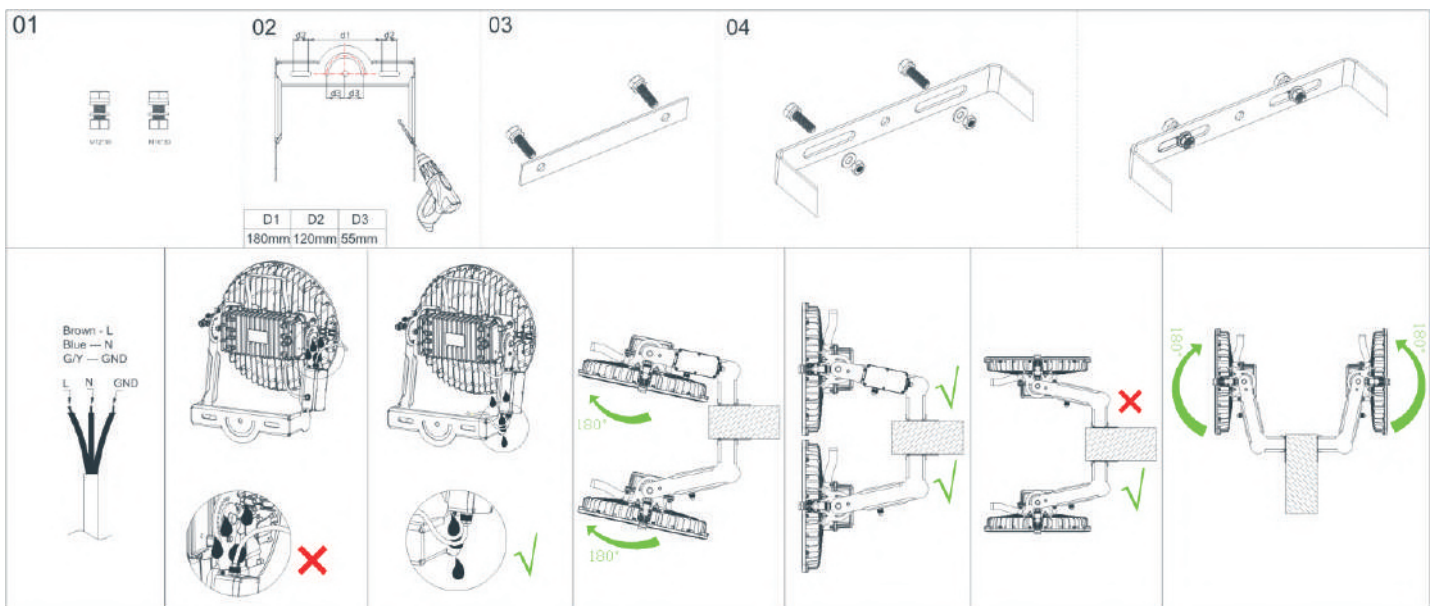

Installation

P1 Standard Bracket