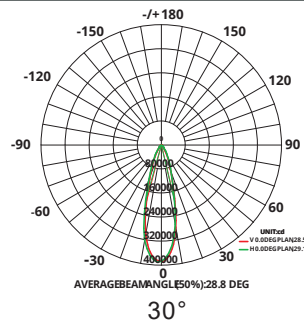

## Specifications

Item	Power	Luminous Efficacy	Leds	CRI	Weight	Beam Angle
GBOXL-300W-03X	300W	160lm/W @ 30° 120lm/W @ 15°	LUMILEDS 5050	>70	18kg	30°/15°
GBOXL-400W-03X	400W	160lm/W @ 30° 120lm/W @ 15°	LUMILEDS 5050	>70	18kg	30°/15°
GBOXL-500W-03X	500W	160lm/W @ 30° 120lm/W @ 15°	LUMILEDS 5050	>70	18kg	30°/15°
GBOXL-600W-03X	600W	160lm/W @ 30° 120lm/W @ 15°	LUMILEDS 5050	>70	18kg	30°/15°
GBOXL-700W-03X	700W	160lm/W @ 30° 120lm/W @ 15°	LUMILEDS 5050	>70	30.5kg	30°/15°
GBOXL-800W-03X	800W	155lm/W @ 30° 120lm/W @ 15°	LUMILEDS 5050	>70	30.5kg	30°/15°
GBOXL-1000W-03X	1000W	155lm/W @ 30° 120lm/W @ 15°	LUMILEDS 5050	>70	30.5kg	30°/15°

## Dimensions (mm)

## Photometry

P1(300W/400W/500W/600W)

(700W/800W/1000W)

30°

15°

P2(300W/400W/500W/600W)

(700W/800W/1000W)

P3(300W/400W/500W/600W)