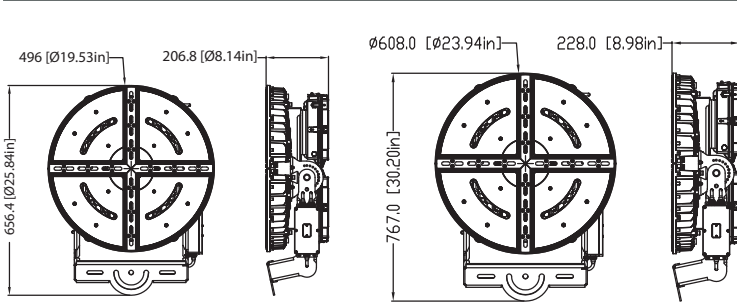

(700W/800W/1000W)

Dimensions (mm)

Photometry

P1(300W/400W/500W/600W)