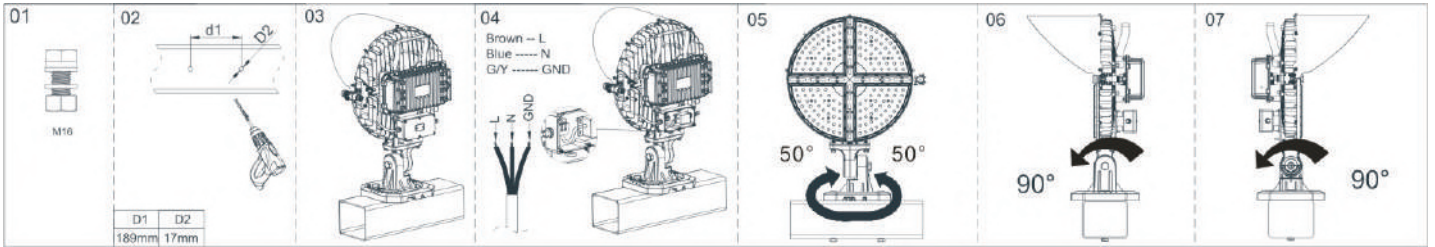

Oxley 03X Series LED Sport / Stadium Floodlight

P2 Rotatable Bracket