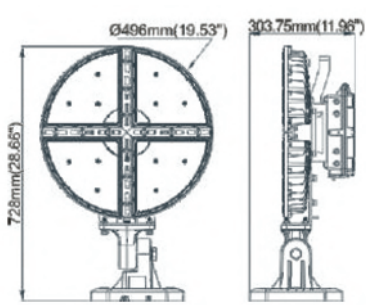

## Specifications

Item	Power	Luminous Efficacy	Leds	CRI	Weight	Beam Angle
GBOXL-300W-03X	300W	160lm/W @ 30° 120lm/W @ 15°	LUMILEDS 5050	>70	18kg	30°/15°
GBOXL-400W-03X	400W	160lm/W @ 30° 120lm/W @ 15°	LUMILEDS 5050	>70	18kg	30°/15°
GBOXL-500W-03X	500W	160lm/W @ 30° 120lm/W @ 15°	LUMILEDS 5050	>70	18kg	30°/15°
GBOXL-600W-03X	600W	160lm/W @ 30° 120lm/W @ 15°	LUMILEDS 5050	>70	18kg	30°/15°
GBOXL-700W-03X	700W	160lm/W @ 30° 120lm/W @ 15°	LUMILEDS 5050	>70	30.5kg	30°/15°
GBOXL-800W-03X	800W	155lm/W @ 30° 120lm/W @ 15°	LUMILEDS 5050	>70	30.5kg	30°/15°
GBOXL-1000W-03X	1000W	155lm/W @ 30° 120lm/W @ 15°	LUMILEDS 5050	>70	30.5kg	30°/15°

## Dimensions (mm)

## Photometry

P1(300W/400W/500W/600W)

(700W/800W/1000W)

30°

15°

P2(300W/400W/500W/600W)

(700W/800W/1000W)

P3(300W/400W/500W/600W)

## P1 Standard Bracket

lens is 30° or 15°

Anti-glare Lighting cover