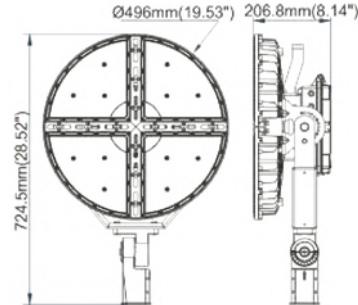

## Specifications

Item	Power	Luminous Efficacy	Leds	CRI	Weight	Beam Angle
GBOXL-300W-03X	300W	160lm/W @ 30° 120lm/W @ 15°	LUMILEDS 5050	>70	18kg	30°/15°
GBOXL-400W-03X	400W	160lm/W @ 30° 120lm/W @ 15°	LUMILEDS 5050	>70	18kg	30°/15°
GBOXL-500W-03X	500W	160lm/W @ 30° 120lm/W @ 15°	LUMILEDS 5050	>70	18kg	30°/15°
GBOXL-600W-03X	600W	160lm/W @ 30° 120lm/W @ 15°	LUMILEDS 5050	>70	18kg	30°/15°
GBOXL-700W-03X	700W	160lm/W @ 30° 120lm/W @ 15°	LUMILEDS 5050	>70	30.5kg	30°/15°
GBOXL-800W-03X	800W	155lm/W @ 30° 120lm/W @ 15°	LUMILEDS 5050	>70	30.5kg	30°/15°
GBOXL-1000W-03X	1000W	155lm/W @ 30° 120lm/W @ 15°	LUMILEDS 5050	>70	30.5kg	30°/15°

## Dimensions (mm)

## Photometry

P1(300W/400W/500W/600W)

(700W/800W/1000W)

30°

15°

P2(300W/400W/500W/600W)

(700W/800W/1000W)

P3(300W/400W/500W/600W)